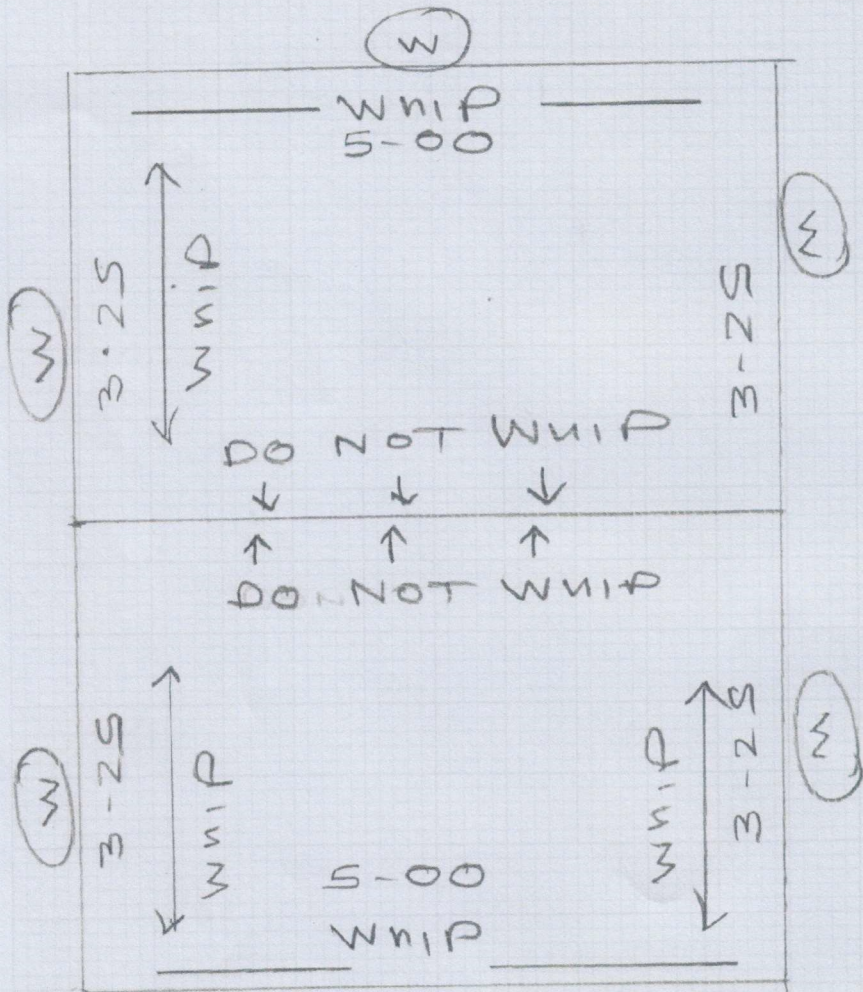

F2888Z
F2888Z
Dorian Caffot
Collecting
from Showroom

1 of 1

Please cut down
to 3-25 x 5MTR x 2

TRAMORE PLAINS
TP-522 (PORCELAIN)