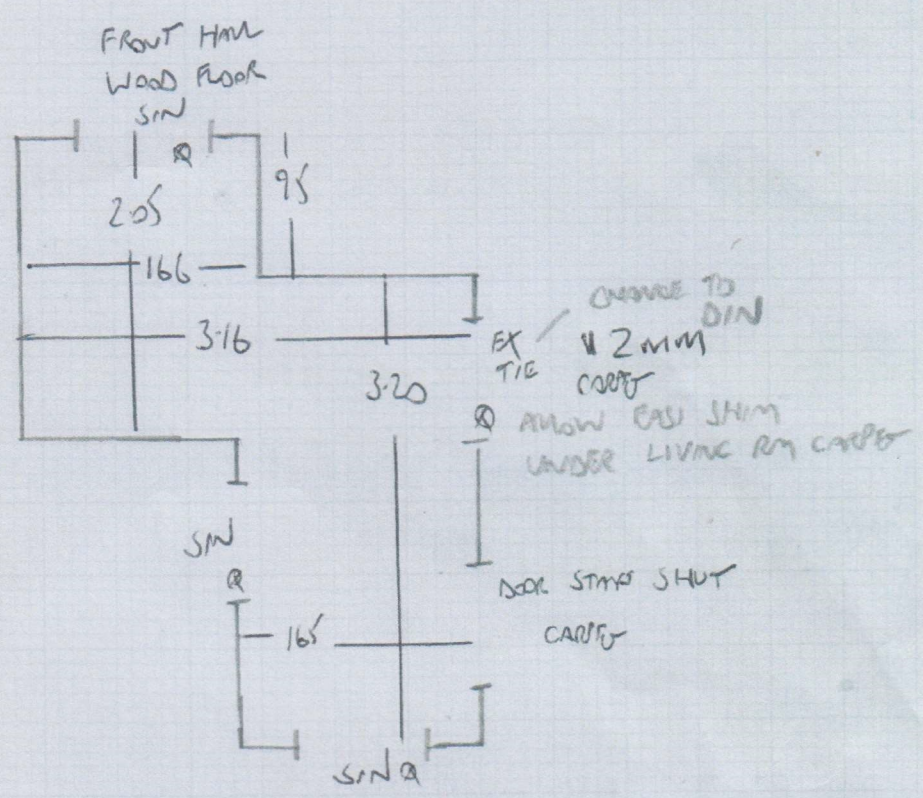

F25289  
 FOSTER  
 74 BATTERSEA PLACE  
 SW11 4DT

1 of 1

$$4'30 \times 4'00 = 16'60m^2$$

PENTWIST 50 - THISTLEDOWN