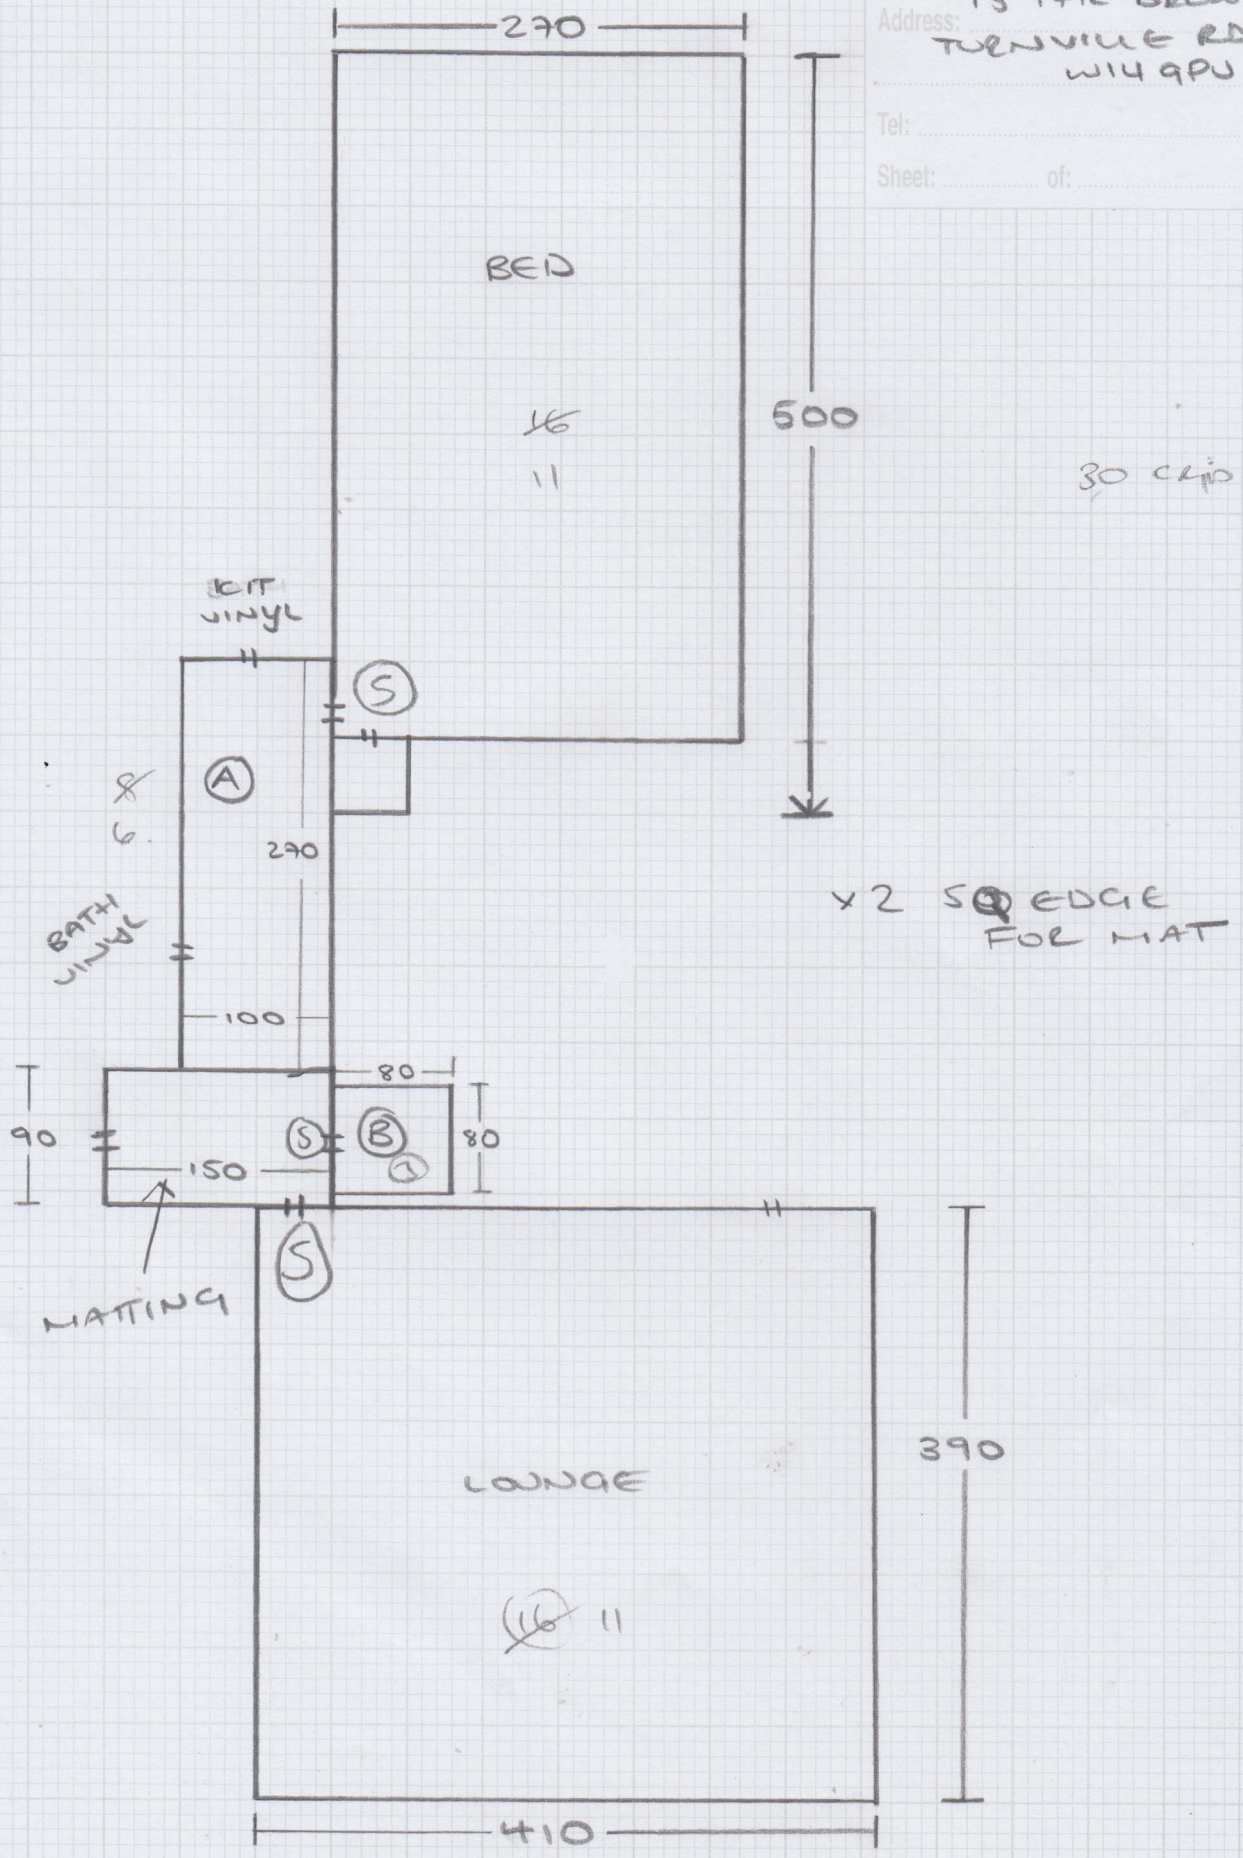

\* TIGHT DOORS - BED CURBOARD  
 HALL CURBOARD  
 LOUNGE CURBOARD

- CUST SAID WILL TRIM  
 THEMSELVES

Job No: F28890  
 Name: WHEELAN  
 15 THE BROWNING'S  
 Address: TURNVILLE RD  
 WILLOW  
 Tel: \_\_\_\_\_  
 Sheet: \_\_\_\_\_ of: \_\_\_\_\_

Job No: F28890  
Name: WHEELAN  
Address: 15 THE  
BROWINGS, TURNVILLE  
RD  
Tel: \_\_\_\_\_  
Sheet: 2 of 2

\* TRY SINGLE BARS FOR KIT +  
BATH - IF NOT WORKING WITH  
DOOLS, USE EXISTING COVER  
PLATES.