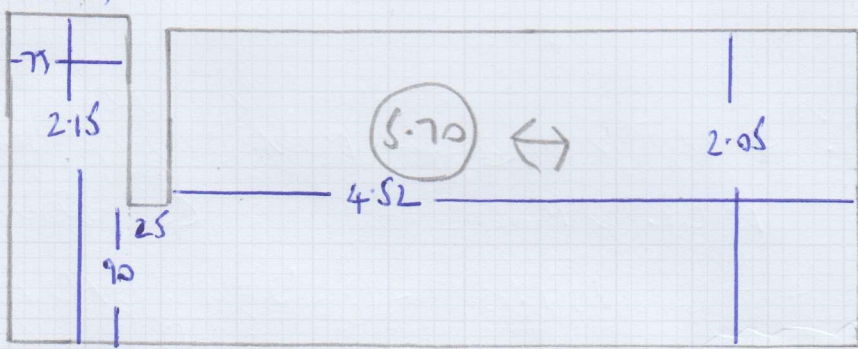

BACK Bedroom

Job No: F28893
 Name: BRANTLY
 Address: FLAT 2, 10 WARBROKE GONGS
 W11 2PT
 Tel:
 Sheet: 1 of 1

CLASSIC F/WEAVE
 BIG BOUCLE BATHSTONE
 NATURAL STONE
 FURWEAVE DOWN

LADDER UP
 (STEPS)

MEZZWINE (CANNOT STAND UP)

NO GRIPPER
 DOWN

INSET TREAD 3.00 X 31

CUT DOWN FROM 9.30MTR @ WAREHOUSE