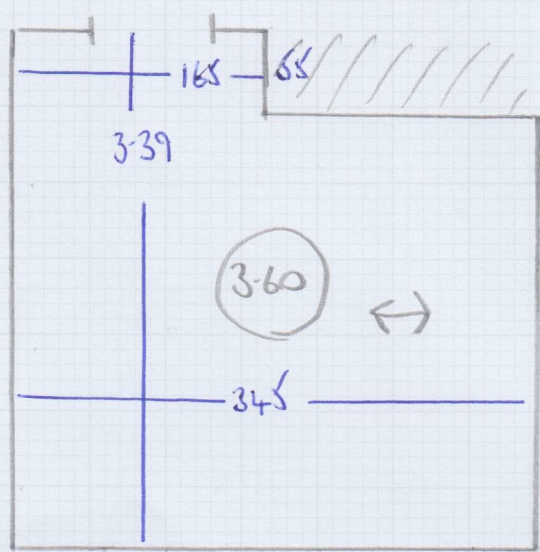

BACK Bedroom

Job No: F28893
 Name: BRANTLY
 Address: FLAT 2, 10 WARBROKE GONGS
 W11 2PT
 Tel:
 Sheet: 1 of 1

CLASSIC F/WEAVE
 BIG BOUCLE BATHSTONE
 NATURAL STONE
 FURWEAVE DOWN

LADDER UP
 (STEPS)

MEZZWINE (CANNOT STAND UP)

NO GRIPPER
 DOWN

INSET TREAD 3.00 X 31

CUT DOWN FROM 9.30MTR @ WAREHOUSE