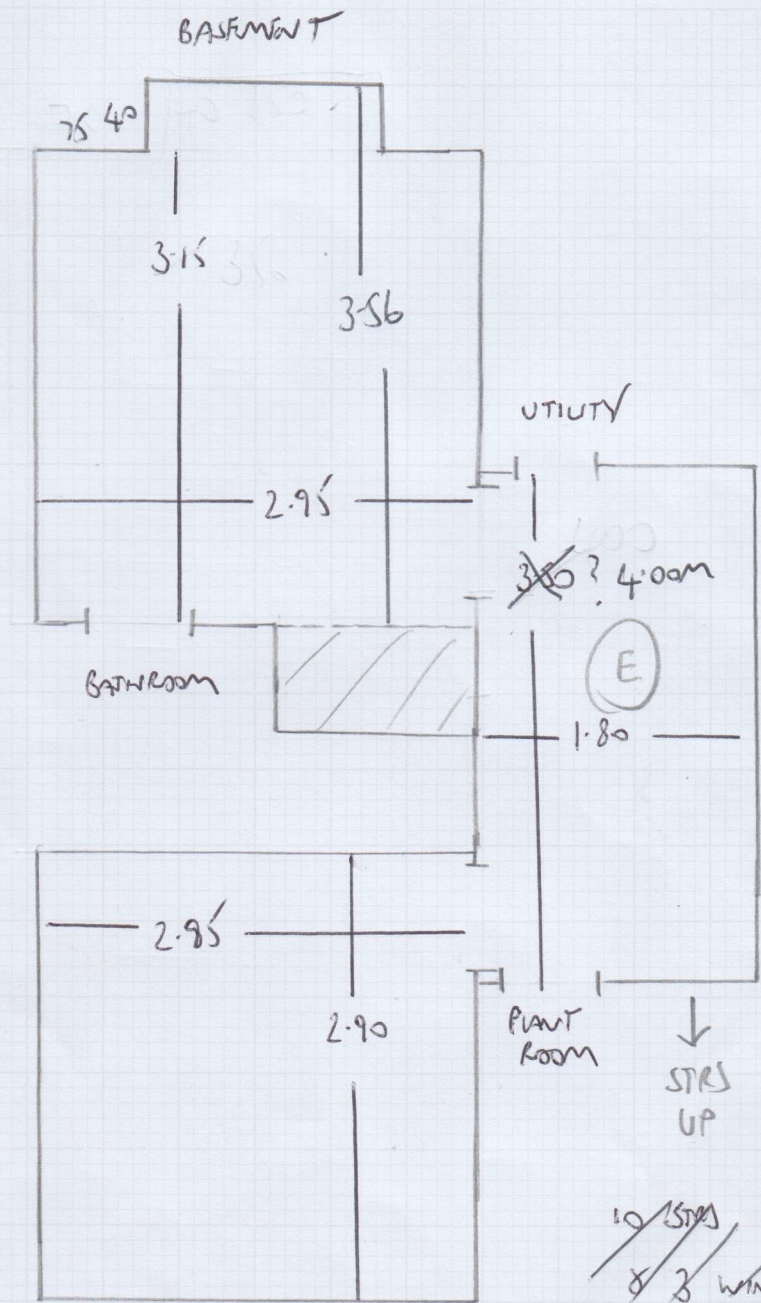

mrcarpets
Job No: F28899
Name: BENOIT
Address: 30 BOWFORDEN STREET
SW6 3TW
Tel:
Sheet: 4 of 6

87 x 61
107 x 67
73 x 67
10 STAIRS
8 WINDERS } RUNNER

BN
6 STAIRS 74
W 73 x 67
W 107 x 67
W 87 x 61
G/F

6 STAIRS
+ BN