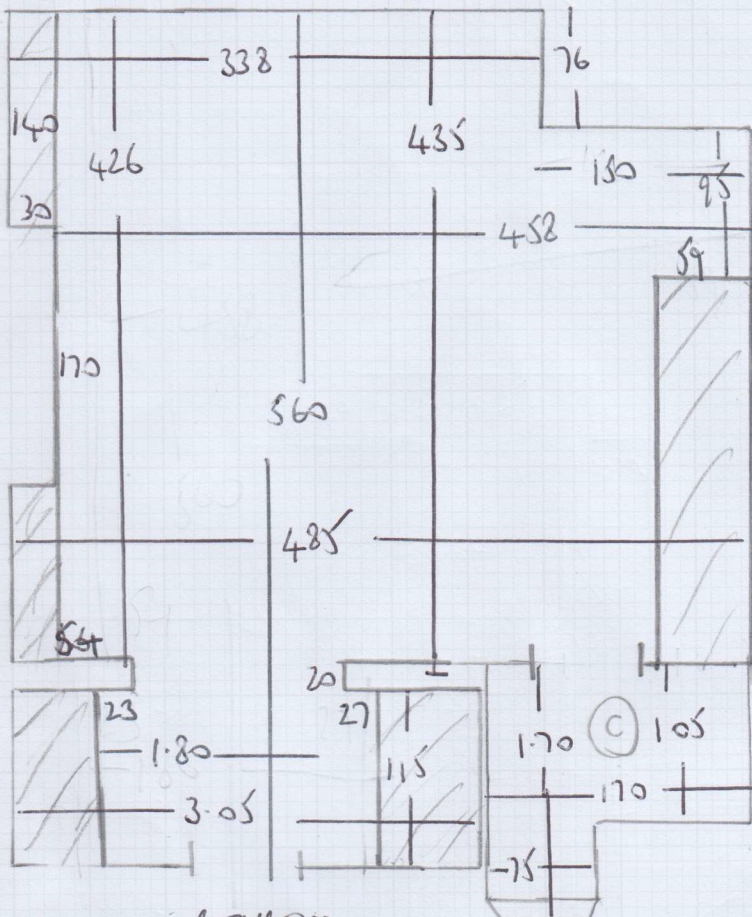

$28.30m \times 5.00m = 141.5m^2$

* FIRST FLIGHT OF STAIRS & BASEMENT FLIGHT

MACEDONIA
 609/24
 MAINLINE
 HOLLAND PARK
 3.00 x 4MTR
 2.50 x 4.00 = 10.00

Whipping Ho
 Match
 Lighter Stripe!!

Job No: F28899
Name: BENOIT
Address: 30 BOWERDEN STREET
SW6 3TW
Tel:
Sheet: 2 of 6

Job No: F28899
Name: BENoit
Address: 30 BOWENBEN STREET
SW6 3TW
Tel:
Sheet: 3 of 6

mrcarpets
 Job No: F28899
 Name: BENOIT
 Address: 30 BOWFORDEN STREET
 SW6 3TW
 Tel:
 Sheet: 4 of 6

87 x 61
 107 x 67
 73 x 67
 10 STAIRS
 8 WINDERS } RUNNER

BN
 6 STAIRS 74
 W 73 x 67
 W 107 x 67
 W 87 x 61
 G/F

6 STAIRS
 + BN

FIRST FLOOR

BATHROOM
25mm TILES

6 STRS. 75

mrcarpet
 Job No: F28879
 Name: BENOIT
 Address: 30 BOLWISDEN STREET
 SW6 3TW
 Tel:
 Sheet: 5 of 6

BATHROOM

BATHROOM
32mm TILES

G/F
BN 100x45
10 STRS. 75

TOP FLOOR

Job No: F28879
 Name: BENOIT
 Address: 30 BOWGREEN STREET
 SW6 3TW
 Tel:
 Sheet: 6 of 6