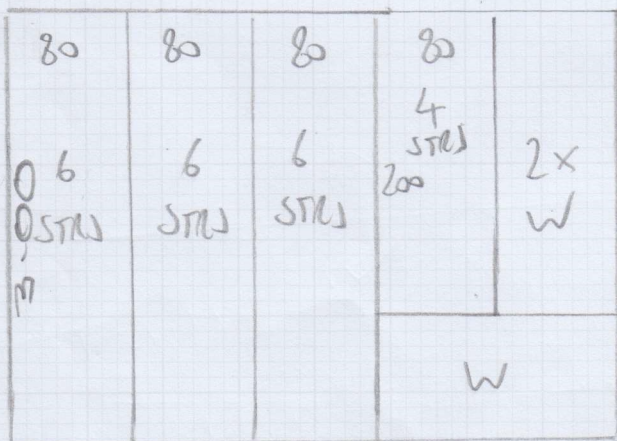

Job No: F28899
 Name: BENJOT
 Address: 30 BOWERDEAN ST
 SW6 3TW
 Tel:
 Sheet: 1 OF 6

8.90 }
 3.00 } 25.00m
 7.30 } ROLL
 4.50 }
 4.60 = 5.00m
 PIECE

YORK VELVET
 33.30 YOR-230 (PUMICE)
 ROLL ORDERED
 *25.00 x SMTR
 ** 5.00 x 11 ROLL PRICE

$28.30m \times 5.00m = 141.5m^2$

* FIRST FLIGHT OF STAIRS & BASEMENT FLIGHT

MACEDONIA
 609/24
 MAINLINE
 HOLLAND PARK
 3.00 x 4MTR
 2.50 x 4.00 = 10.00

Whipping Ho
 Match
 Lighter Stripe!!

Job No: F28899
Name: BENOIT
Address: 30 BOWERDEN STREET
SW6 3TW
Tel:
Sheet: 2 of 6

Job No: F28899
Name: BENoit
Address: 30 BOWENBEN STREET
SW6 3TW
Tel:
Sheet: 3 of 6

mrcarpets
 Job No: F28899
 Name: BENOIT
 Address: 30 BOWFORDEN STREET
 SW6 3TW
 Tel:
 Sheet: 4 of 6

87 x 61
 107 x 67
 73 x 67
 10 STAIRS
 8 WINDERS } RUNNER

BATHROOM

BATHROOM
32mm TILES

G/F
BN 100x45
10 STRS. 75

TOP FLOOR

Job No: F28879
 Name: BENOIT
 Address: 30 BOWGREEN STREET
 SW6 3TW
 Tel:
 Sheet: 6 of 6