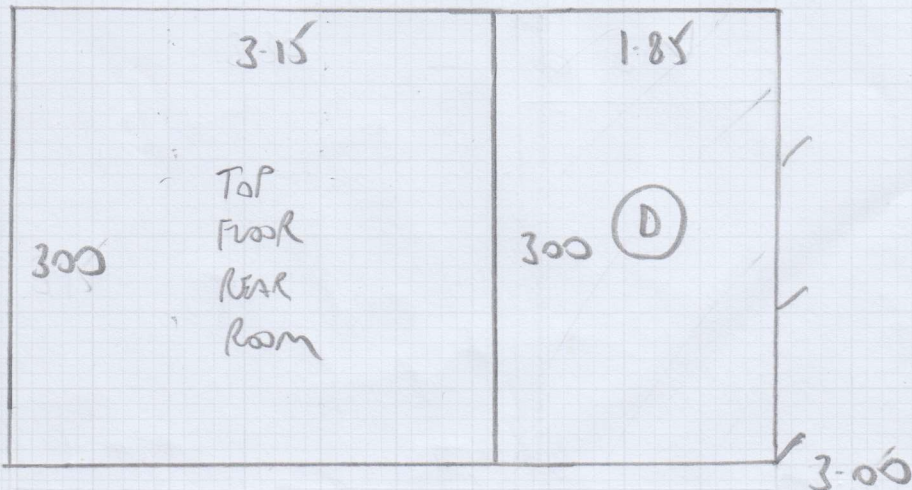

Job No: F28899
Name: BENoit
Address: 30 BOWENBEN STREET
SW6 3TW
Tel:
Sheet: 3 of 6