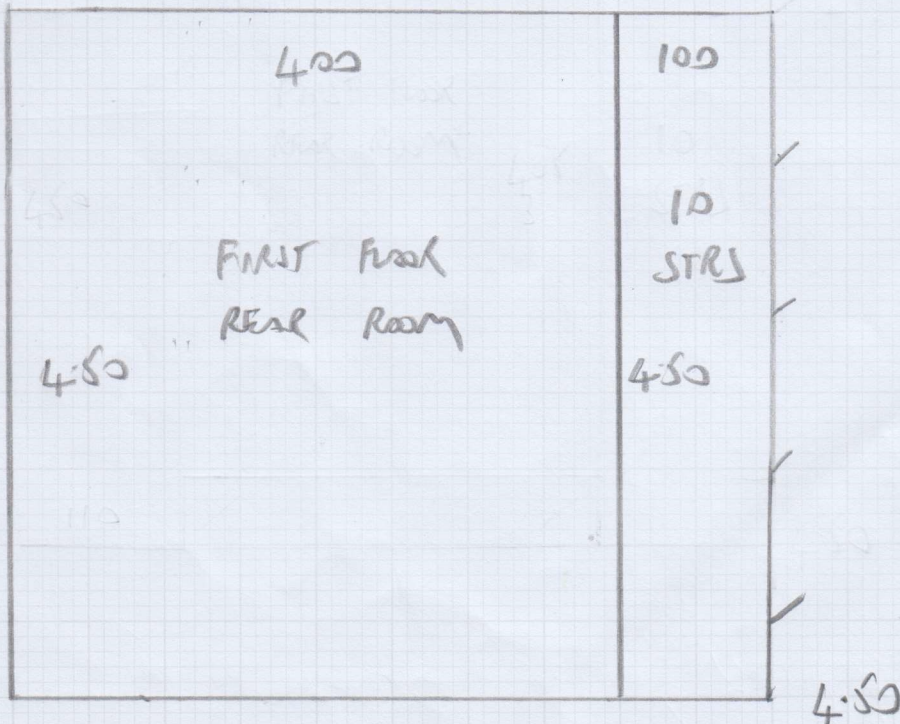

Job No: F28899
 Name: BENJOT
 Address: 30 BOWERDEAN ST
 SW6 3TW
 Tel:
 Sheet: 1 OF 6

8.90 }
 3.00 } 25.00m
 7.30 } ROLL
 4.50 }
 4.60 = 5.00m
 PIECE

YORK VELVET
 33.30 YOR-230 (PUMICE)
 ROLL ORDERED
 *25.00 x SMTR
 ** 5.00 x 11 ROLL PRICE

$28.30m \times 5.00m = 141.5m^2$

* FIRST FLIGHT OF STAIRS & BASEMENT FLIGHT

MACEDONIA
 609/24
 MAINLINE
 HOLLAND PARK
 3.00 x 4MTR
 2.50 x 4.00 = 10.00

Whipping Ho
 Match
 Lighter Stripe!!

Job No: F28899
Name: BENOIT
Address: 30 BOWERDEN STREET
SW6 3TW
Tel:
Sheet: 2 of 6

BN
 6 STAIRS 74
 W 73 x 67
 W 107 x 67
 W 87 x 61
 G/F

6 STAIRS
 + BN

FIRST FLOOR

BATHROOM
25mm TILES

6 STRS. 75

mrcarpet
 Job No: F28879
 Name: BENOIT
 Address: 30 BOLWISDEN STREET
 SW6 3TW
 Tel:
 Sheet: 5 of 6

BATHROOM

BATHROOM
32mm TILES

G/F
BN 100x45
10 STRS. 75

TOP FLOOR

Job No: F28879
 Name: BENOIT
 Address: 30 BOWGREEN STREET
 SW6 3TW
 Tel:
 Sheet: 6 of 6