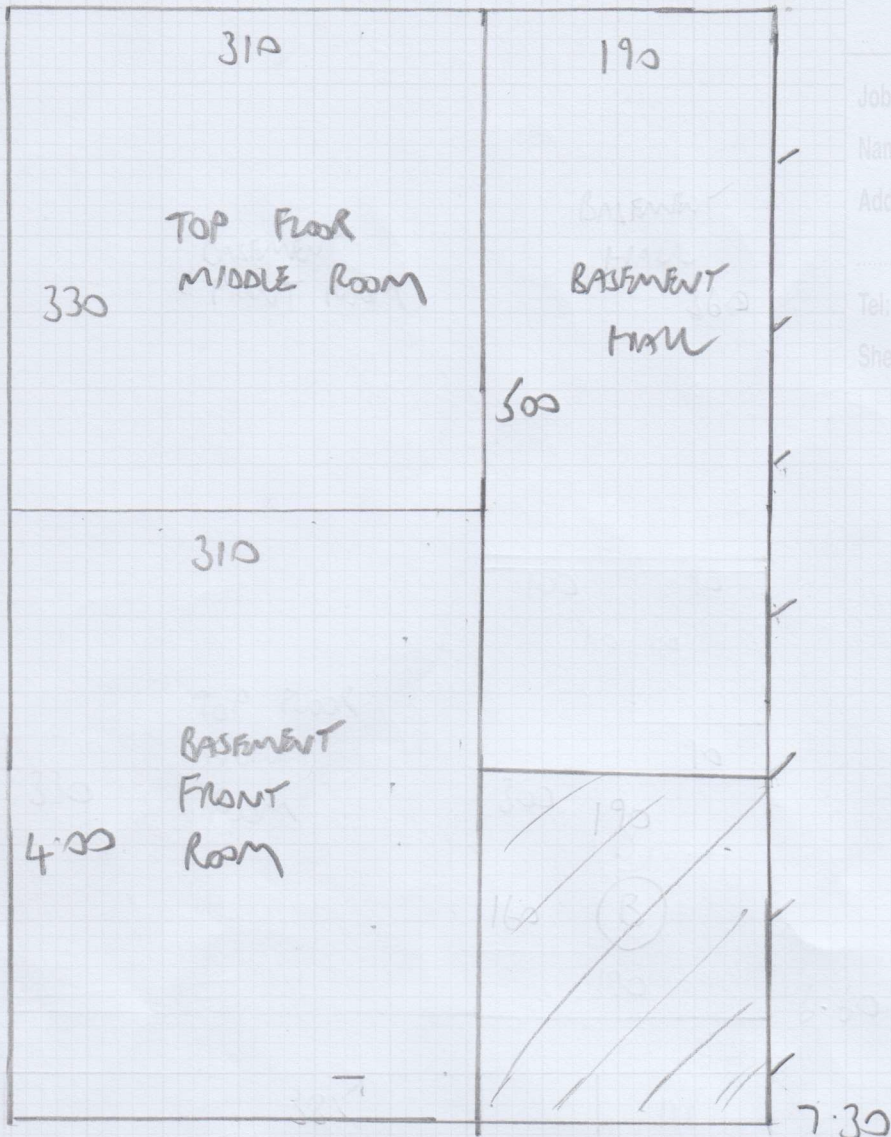

$28.30m \times 5.00m = 141.5m^2$

* FIRST FLIGHT OF STAIRS & BASEMENT FLIGHT

MACEDONIA
 609/24
 MAINLINE
 HOLLAND PARK
 3.00 x 4MTR
 2.50 x 4.00 = 10.00

Whipping Ho
 Match
 Lighter Stripe!!

Job No: F28899
Name: BENOIT
Address: 30 BOWERDEN STREET
SW6 3TW
Tel:
Sheet: 2 of 6

Job No: F28899
Name: BENoit
Address: 30 BOWENBEN STREET
SW6 3TW
Tel:
Sheet: 3 of 6

mrcarpets
 Job No: F28899
 Name: BENOIT
 Address: 30 BOWFORDEN STREET
 SW6 3TW
 Tel:
 Sheet: 4 of 6

87 x 61
 107 x 67
 73 x 67
 10 STAIRS
 8 WINDERS } RUNNER

BN
 6 STAIRS 74
 W 73 x 67
 W 107 x 67
 W 87 x 61
 G/F

6 STAIRS
 + BN

FIRST FLOOR

BATHROOM
25mm TILES

6 STRS. 75

mrcarpet
 Job No: F28879
 Name: BENOIT
 Address: 30 BOLWISDEN STREET
 SW6 3TW
 Tel:
 Sheet: 5 of 6

BATHROOM

BATHROOM
32mm TILES

G/F
BN 100x45
10 STRS. 75

TOP FLOOR

Job No: F28879
 Name: BENOIT
 Address: 30 BOWGREEN STREET
 SW6 3TW
 Tel:
 Sheet: 6 of 6