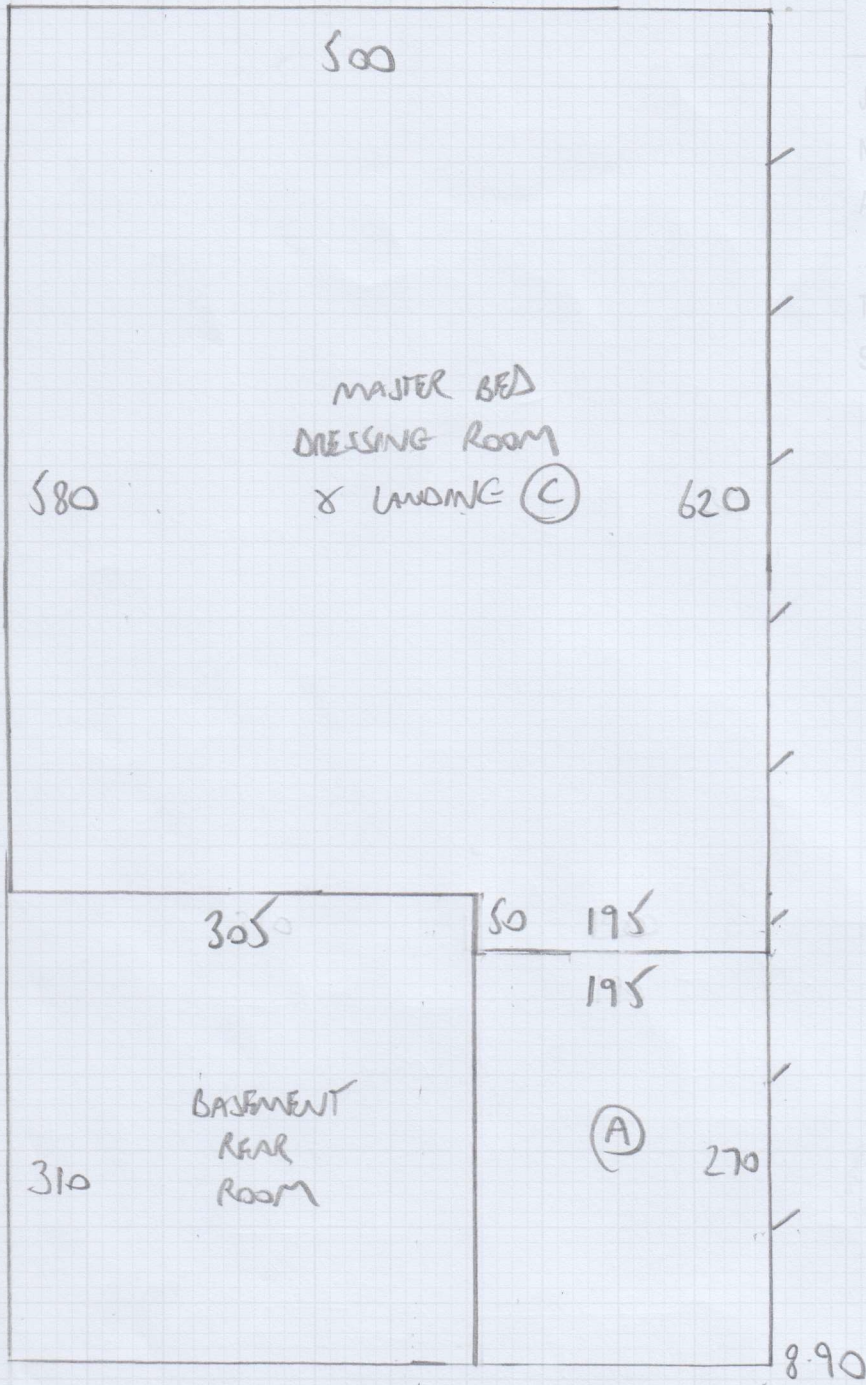

Job No: F28899
 Name: BENJOT
 Address: 30 BOWERDEAN ST
 SW6 3TW
 Tel:
 Sheet: 1 OF 6

8.90 }
 3.00 } 25.00m
 7.30 } ROLL
 4.50 }
 4.60 = 5.00m
 PIECE

YORK VELVET
 33.30 YOR-230 (PUMICE)
 ROLL ORDERED
 *25.00 x SMTR
 ** 5.00 x 11 ROLL PRICE

$28.30m \times 5.00m = 141.5m^2$

* FIRST FLIGHT OF STAIRS & BASEMENT FLIGHT

MACEDONIA
 609/24
 MAINLINE
 HOLLAND PARK
 3.00 x 4MTR
 2.50 x 4.00 = 10.00

Whipping Ho
 Match
 Lighter Stripe!!

Job No: F28899
Name: BENOIT
Address: 30 BOWERDEN STREET
SW6 3TW
Tel:
Sheet: 2 of 6

Job No: F28899
Name: BENoit
Address: 30 BOWENBEN STREET
SW6 3TW
Tel:
Sheet: 3 of 6

mrcarpets
 Job No: F28899
 Name: BENOIT
 Address: 30 BOWFORDEN STREET
 SW6 3TW
 Tel:
 Sheet: 4 of 6

87 x 61
 107 x 67
 73 x 67
 10 STAIRS
 8 WINDERS } RUNNER

BN
 6 STAIRS 74
 W 73 x 67
 W 107 x 67
 W 87 x 61
 G/F

6 STAIRS
 + BN

FIRST FLOOR

BATHROOM
25mm TILES

6 STRS. 75

mrcarpet
 Job No: F28879
 Name: BENOIT
 Address: 30 BOLWISDEN STREET
 SW6 3TW
 Tel:
 Sheet: 5 of 6