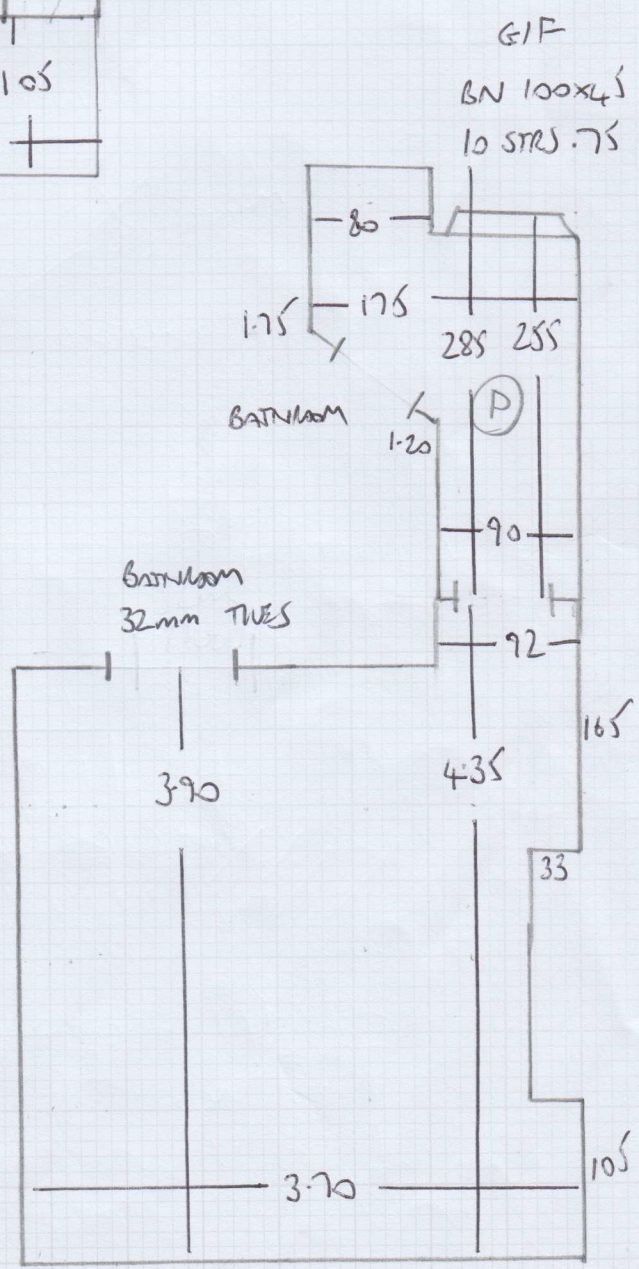

Job No: F28899
 Name: BENJOT
 Address: 30 BOWERDEAN ST
 SW6 3TW
 Tel:
 Sheet: 1 OF 6

8.90 }
 3.00 } 25.00m
 7.30 } ROLL
 4.50 }
 4.60 = 5.00m
 PIECE

YORK VELVET
 33.30 YOR-230 (PUMICE)
 ROLL ORDERED
 *25.00 x SMTR
 ** 5.00 x 11 ROLL PRICE

Job No: F28899
Name: BENoit
Address: 30 BOWENBEN STREET
SW6 3TW
Tel:
Sheet: 3 of 6

mrcarpets
 Job No: F28899
 Name: BENOIT
 Address: 30 BOWFORDEN STREET
 SW6 3TW
 Tel:
 Sheet: 4 of 6

87 x 61
 107 x 67
 73 x 67
 10 STAIRS
 8 WINDERS } RUNNER

BN
 6 STAIRS 74
 W 73 x 67
 W 107 x 67
 W 87 x 61
 G/F

6 STAIRS
 + BN

FIRST FLOOR

BATHROOM
25mm TILES

6 STRS. 75

mrcarpet
 Job No: F28879
 Name: BENOIT
 Address: 30 BOLWISDEN STREET
 SW6 3TW
 Tel:
 Sheet: 5 of 6

BATHROOM

BATHROOM
32mm TILES

G/F
BN 100x45
10 STRS. 75

TOP FLOOR

Job No: F28879
 Name: BENOIT
 Address: 30 BOWGREEN STREET
 SW6 3TW
 Tel:
 Sheet: 6 of 6