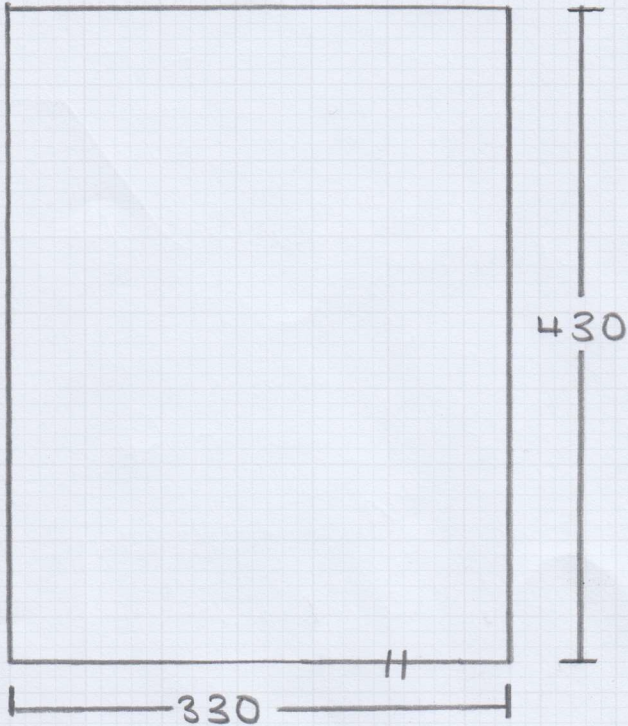

OFFICE

Job No: F28907
Name: LESSER
Address: F38 WALDEMAR
MANIONS, SW6
Tel: _____
Sheet: 1 of 1

LUCA LUC-379

4.40 x 4m

PENTER DOOR BAR
TO DOORWAY