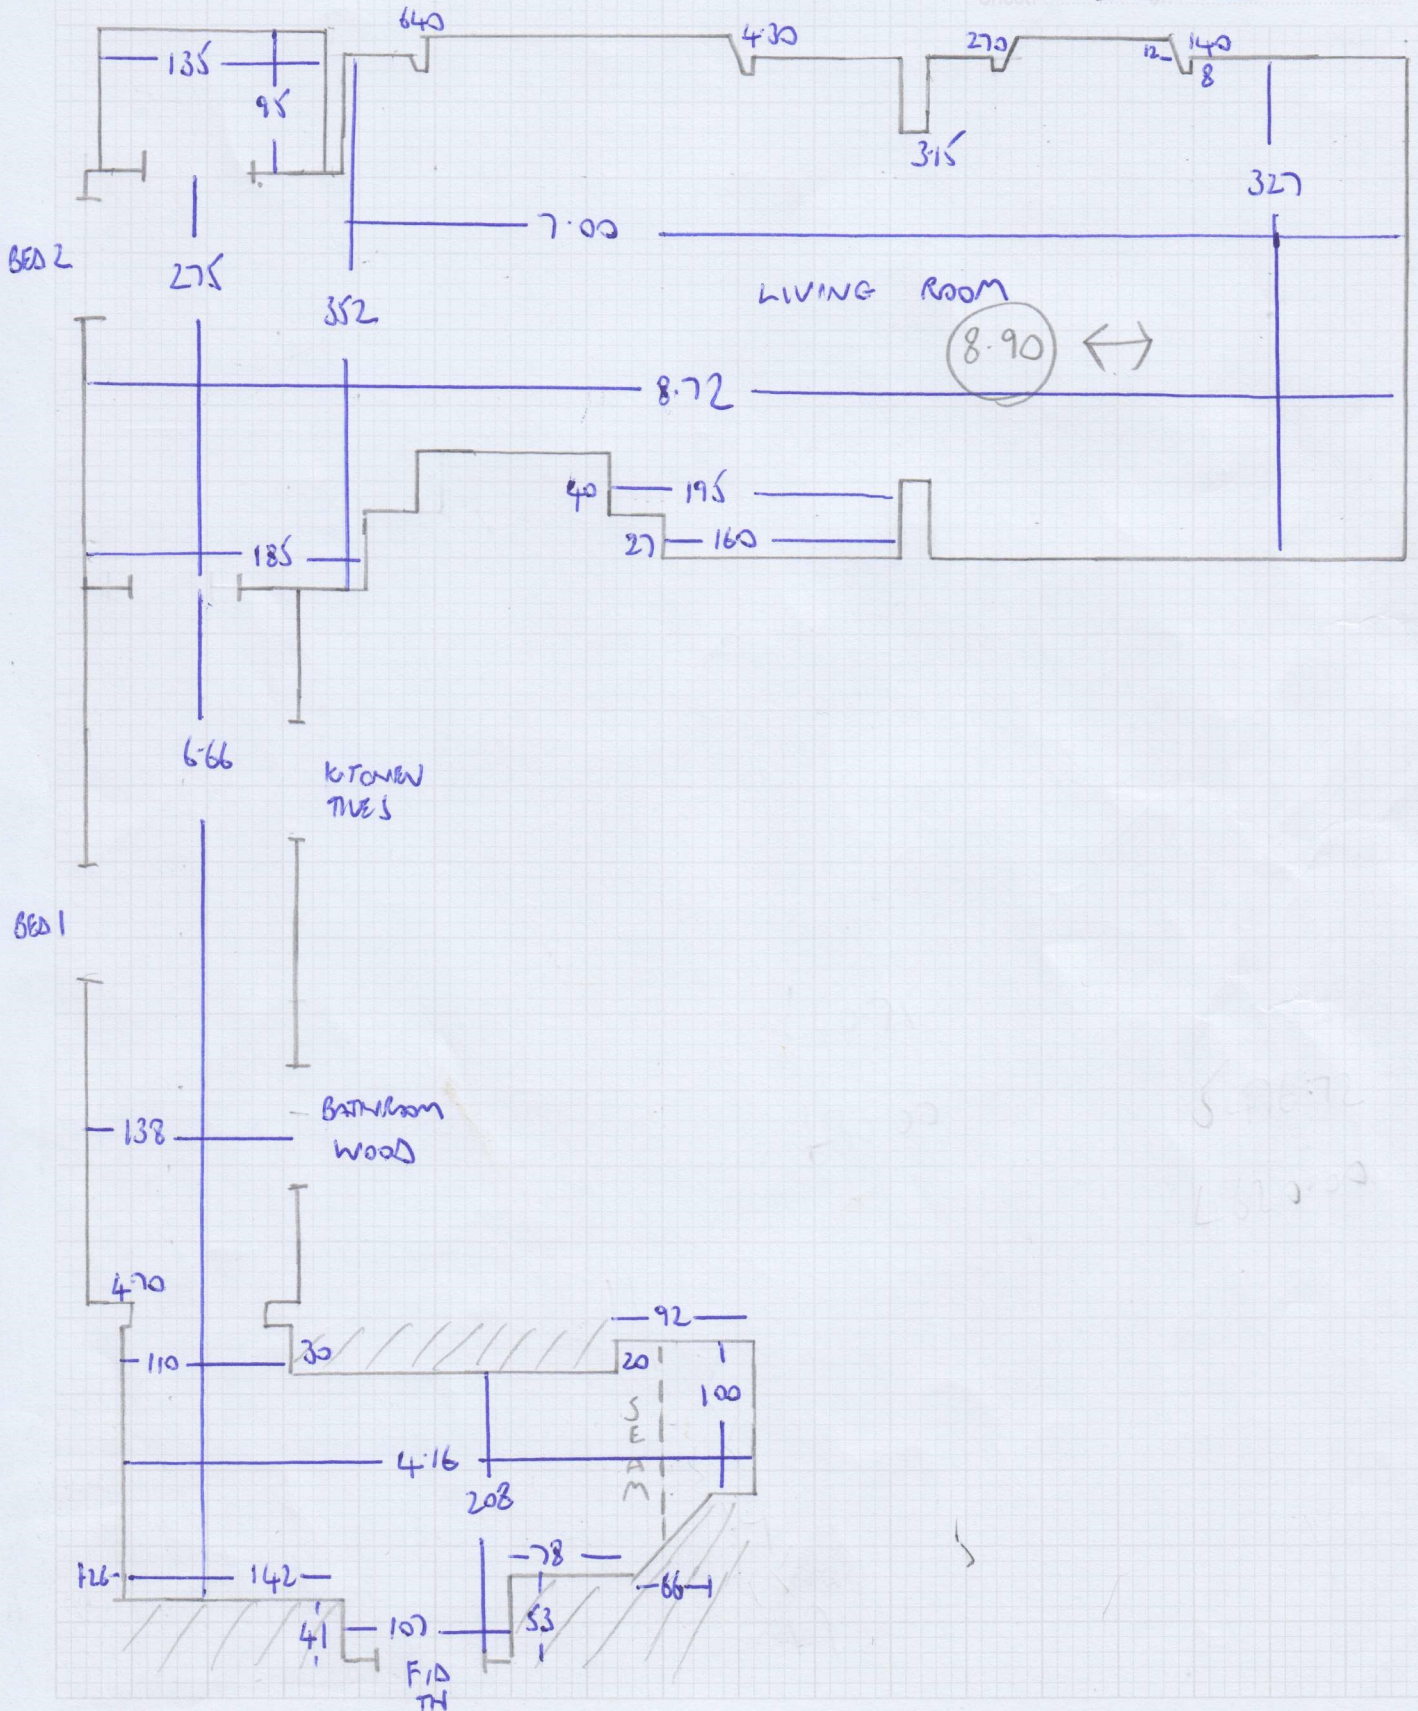

Job No: F28916

Name: UPTON

Address: 68 WEINBERG MANSIONS

EARLS COURT SQUARE SW5 9DJ

Tel:

Sheet: 2 of 3

5.00m
6.50m