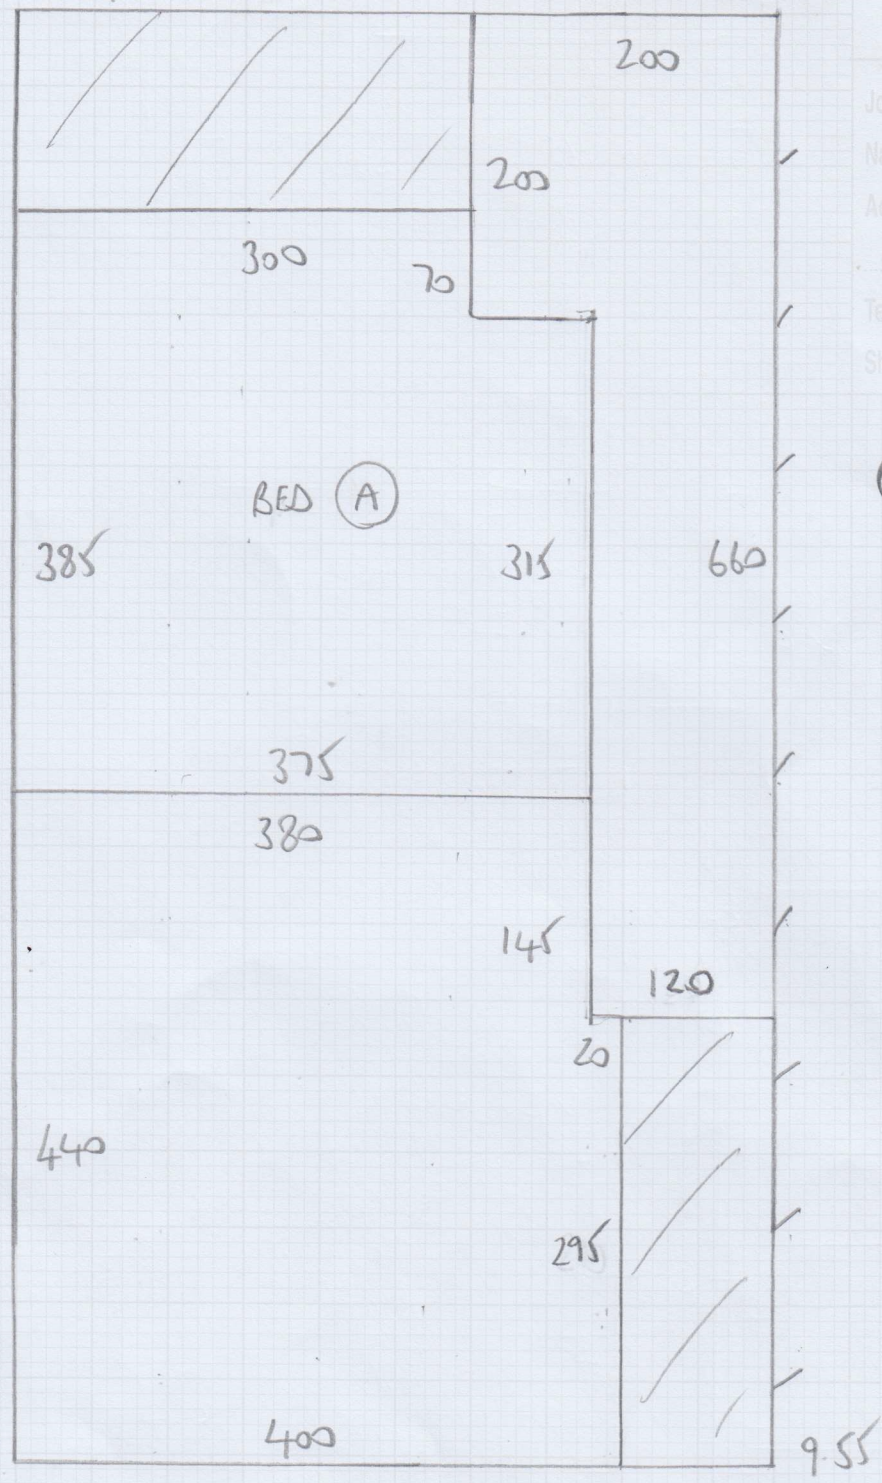

Job No: F28923
 Name: WEST
 Address: 9 KUNDELET MANNENS
 GREYHOUND RD W14 9SG
 Tel:
 Sheet: 1 of 2

GHENT GHL-08
 MADEIRA

3.95 - LIVING Room
 4.20 - BEDROOM B
 9.55 - CIP

 17.70m x 5.00m = 88.5 m²

Handwritten notes and scribbles at the bottom right of the page.

Job No: F28923
Name: WEST
Address: 9 KINGSLEY MANORNS
GAETHOUND RD WIL4 9SG
Tel:
Sheet: 2 of 2