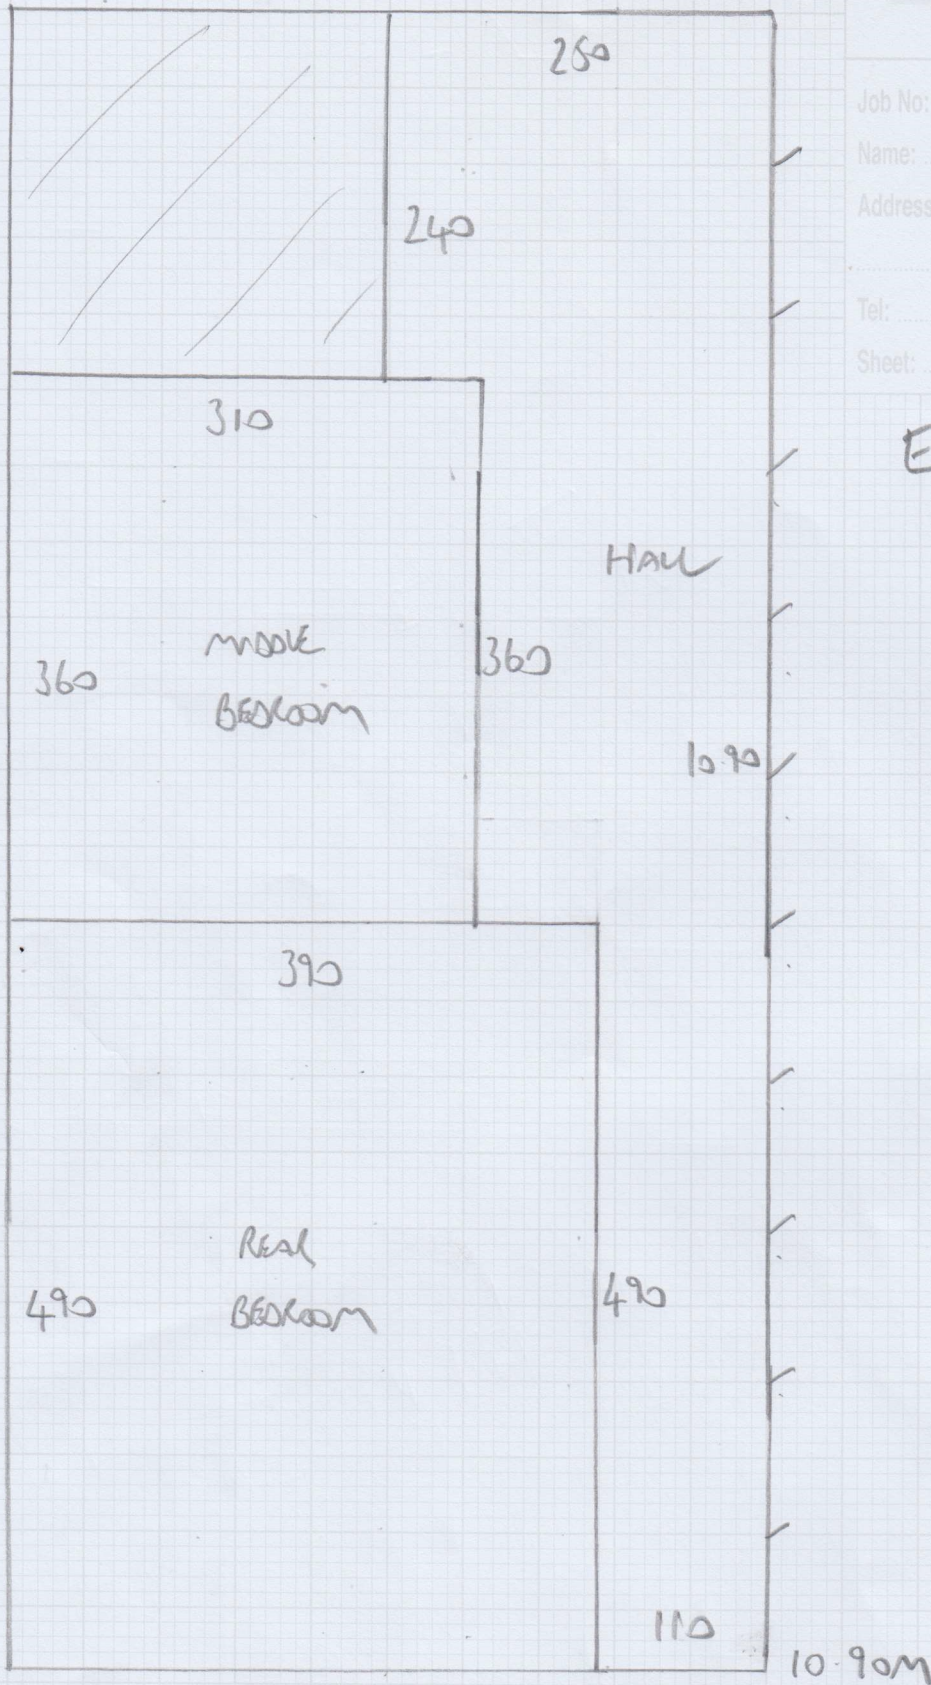

Job No: F28930
 Name: HANSEN
 Address: 86 FARM LANE
 SWB 1RA
 Tel:
 Sheet: 1 OF 2

ELEMENTS DESIGN
 ELDES-13

- ① 4.40m x 4.00m LIVING ROOM - 17.6m²
 - ② 10.90m x 5.00m CIP - 54.5m²
-
- 72.10m²

mrcarpet
REPAIRS • EXT. TILES

Job No: F22930

Name: HANSEN

Address: 86 Farm Lane
Sw6 1QA

Tel:

Sheet: 2 of 2