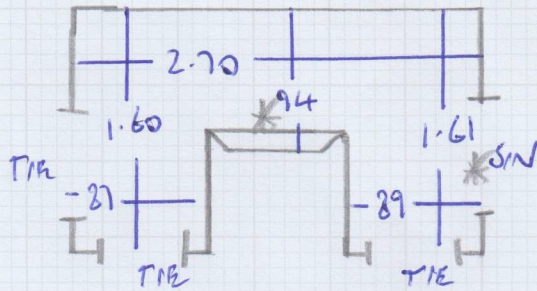

Job No: F28934
 Name: CUTTS
 Address: 70 ANNTREE STREET
 SW6 7AU
 Tel:
 Sheet: 1 OF 1

12 STRS 79
 BN/W 9252 - FIT AS STAIR
 GIF

* COUPLE OF PICES
 COULD DO WITH
 FEATHEREDGE SQUEED

FINELOOP
 FLO-504
 (MALMO)