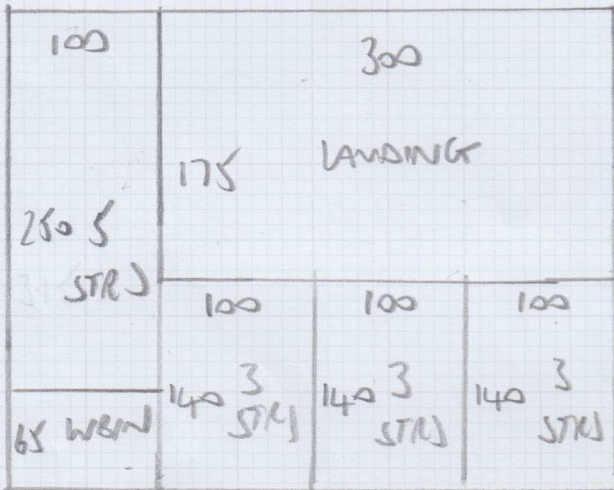

Job No: F28934
 Name: CUTTS
 Address: 70 ANNTREE STREET
 SW6 7AU
 Tel:
 Sheet: 1 OF 1

12 STRS 79
 BN/W 9252 - FIT AS STAIR
 GIF

* COUPLE OF PICES
 COULD DO WITH
 FEATHEREDGE SQUEED

FINELOOP
 FLO-504
 (MALMO)