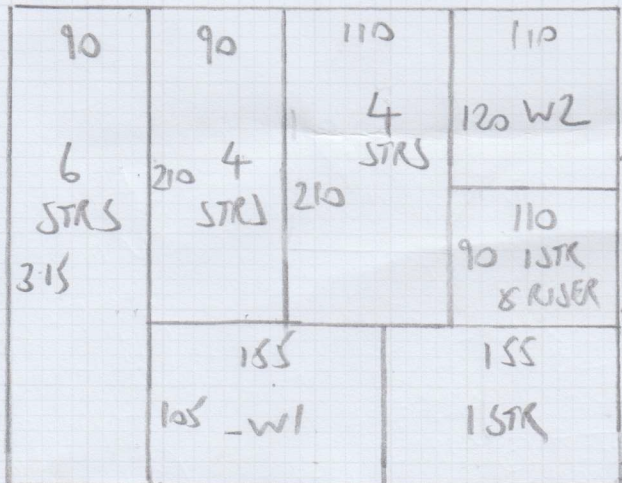

Job No: F28900
 Name: Zompa
 Address: 86 EARLS COURT ROAD
 W8 6EG

Tel:
 Sheet: 1 OF 1

UPPER FLIGHT

RISER 80x20
 7 STRS . 80
 RISER 78x20
 10 STRS 78

HOLLAND PARK
 PORTOBELLO
 TAPED RUNNER-60

CUSTOM PORTOBELLO
 3.75x .60m (UPPER FLIGHT)
 2.60x .60m } 10 strs +
 2.40x .60m } riser

LOWER FLIGHT

RISER 75x20
 11 STRS 75x47
 - 3 STRS 94x47
 - 1 STR 87x47
 - 1 STR 110x78
 - 1 W 130x91
 - 2 W 85x106

GIF

MAT 114x102

NAVAN NAV-9108
 (LOWER FLIGHT)

3.15 x 4.00
 = 12.6 m²