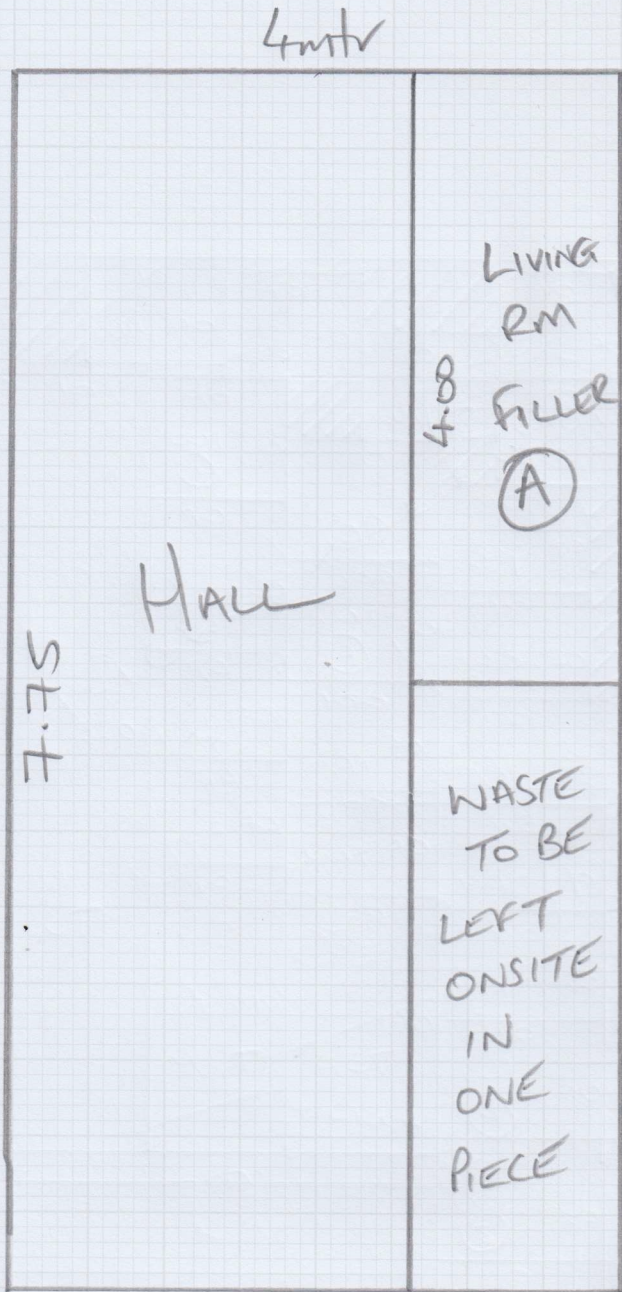

Job No: F28940
 Name: ROLLS
 Address: FLAT 4, ERAUS MANSIONS
 ERAUS ROAD, SW6 7UJ
 Tel:
 Sheet: 1 OF 2

NEW ENGLAND
 WOODSTOCK

7.75
 4.00

 11.75 x 4mtr

Job No: F28940

Name: ROLLS

Address: 4 EPIRUS MANSIONS
 EPIRUS ROAD, SW6 7UJ

Tel:

Sheet: 2 OF 2