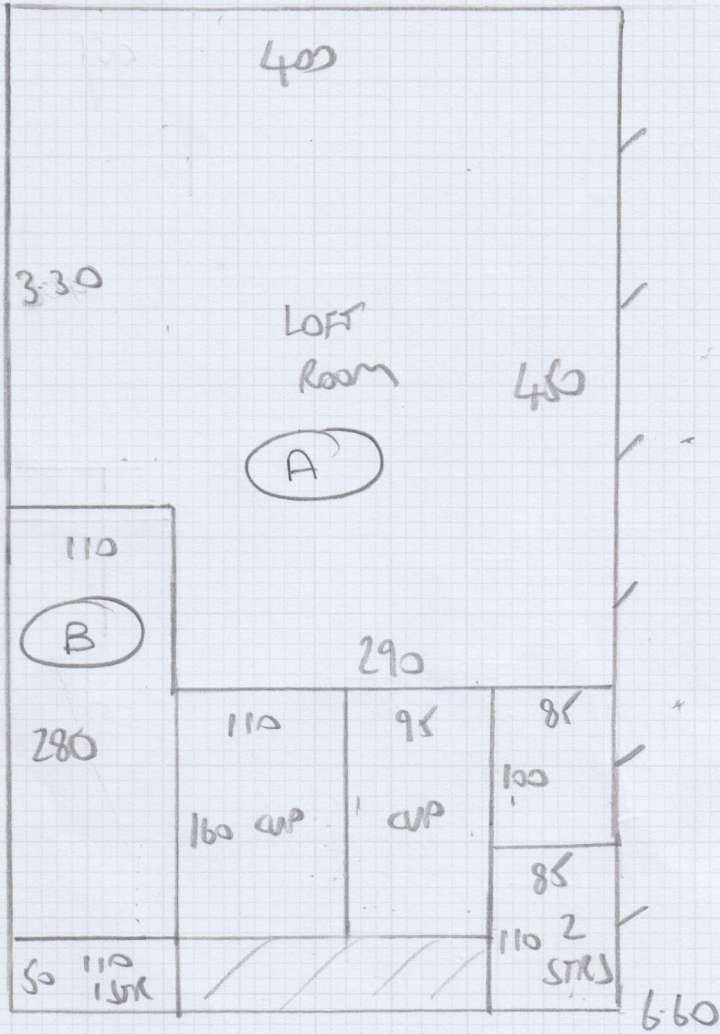

Job No: F28957
 Name: PLOKVIN
 Address: 68 MENLOTT ROAD
 SW6 TNB
 Tel:
 Sheet: 1 OF 2

VELURO
 VLU-611
 (CUTLASS)
 6-60 x 4MTR

Job No: F28957
Name: PLOKVIN
Address: 68 MEMORA ROAD
SW6 7NB
Tel:
Sheet: 2 OF 2

LOFT ROOM