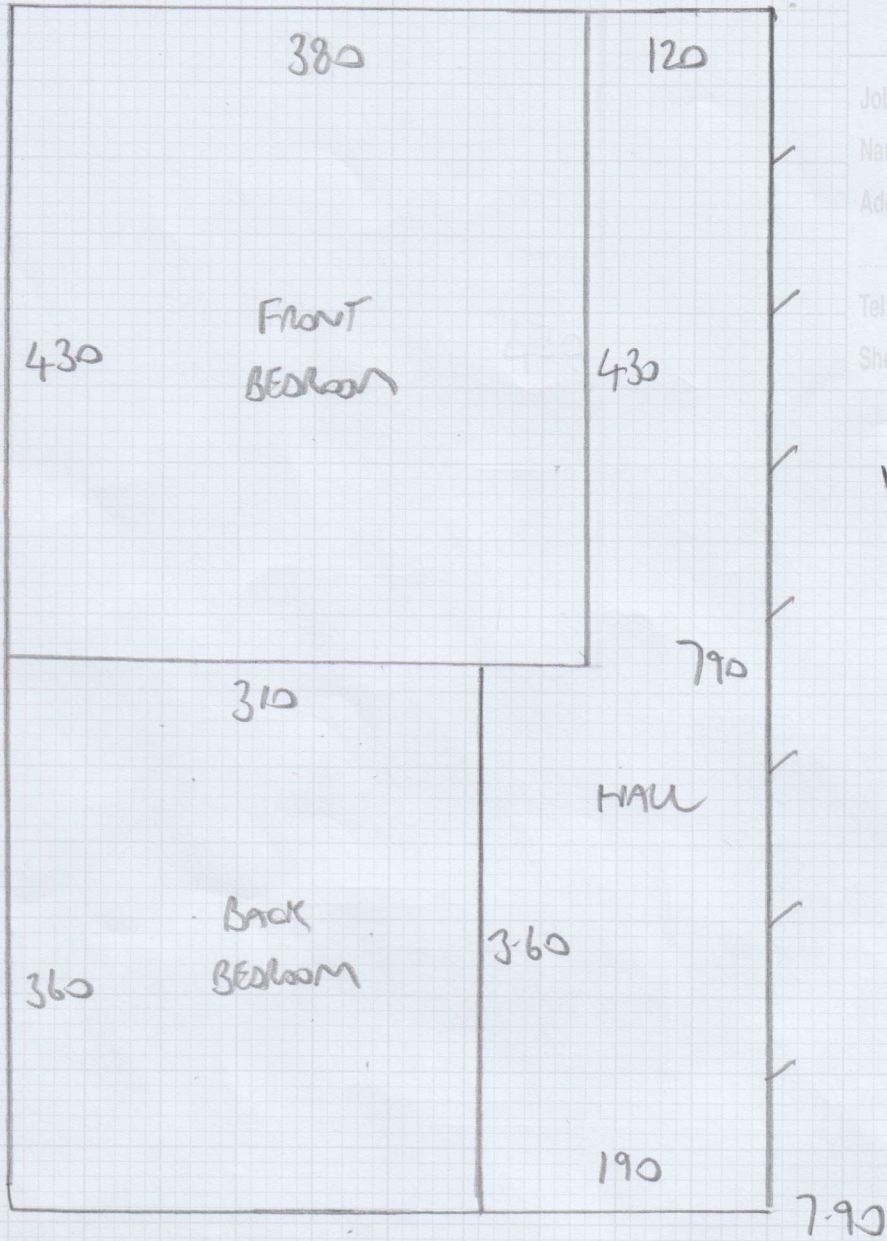

Job No: F28963
Name: QVAIFE
Address: 22 KIMBELL GARDENS
SW6 9QQ
Tel:
Sheet: 1 OF 2

KUTINA KUT-PL206
7.90 x 5mtr

FIT ANY WASTE TO UNDERSTAIRS CUPBOARD

Job No: F28963
 Name: QVAIFE
 Address: 22 KIMBELL GARDENS
 SW6 9QQ
 Tel:
 Sheet: 2 of 2

GROUND FLOOR