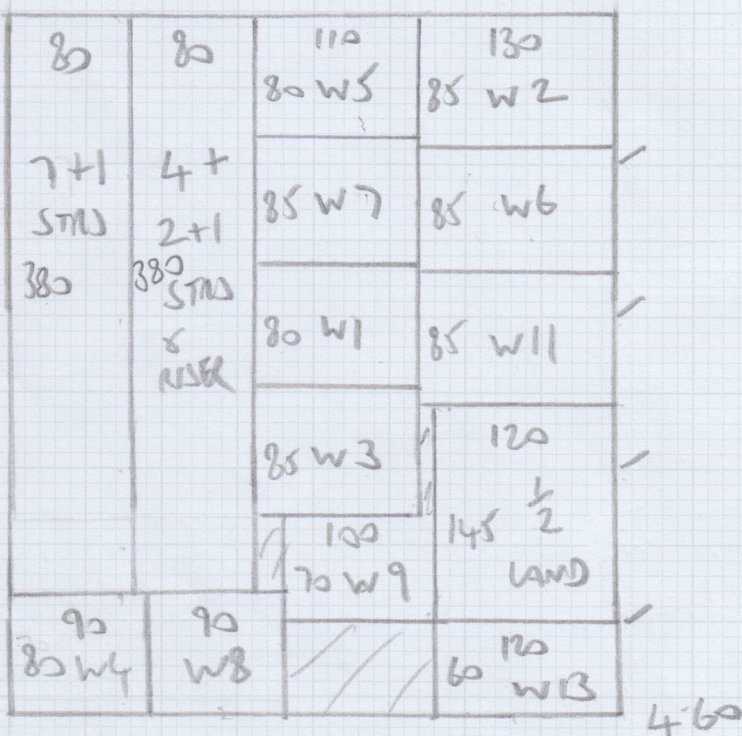

Job No: F28969
 Name: RUSKULE
 Address: 52 WALTHAM AVE
 SW6 1QR
 Tel:
 Sheet: 1 of 3

3.30

4.60

$7.90m \times 4.00m = 31.6 m^2$ (7.90 x 4mtr)
 ORDERED
 IN ONE PIECE

LINGFIELD LIN-046

Co

Job No: ~~F28883~~ F28969
 Name: ~~STUDIO TAA SAFANI~~ RUSKULE
 Address: 52 WALHAM GROVE
 SW4 9HE
 Tel: SW6 1QR
 Sheet: 2 OF 3

FIRST FLOOR

Mat
 1460 x 1910
 Grey

- SHAPE
 (AND) INLET
- (POSSIBLY
 FIT BACK
 FROM
 SPINDLES)
- 4 W 87 x 51
 - 5 W 105 x 64
 - 6 W 125 x 73
 - 7 W 102 x 72
 - 8 W 86 x 50
 - 4 STR 86
 - 9 W 89 x 50
 - 10 W 105 x 65
 - 11 W 126 x 73
 - 12 W 103 x 72
 - 13 W 86 x 50
 - 1 STR 87
 - 1 BN 87 x 55
 - 2 BIN 101 x 65

16

40

Job No: F28883 F28909
 Name: RUSIKULE
 STUDIO TARA SAFAVI
 Address: 52 WALKHAM GROVE
 SW4 9HE
 SW6 1QR
 Tel:
 Sheet: 3 OF 3

TOP FLOOR

Beds
 Already
 Fitted
 27109

Bed's
 Already
 fitted
 27109

- RISER 85x20
- 2 STRS 85
- 1 W 98x64
- 2 W 120x72
- 3 W 82x69
- 7 STRS 85