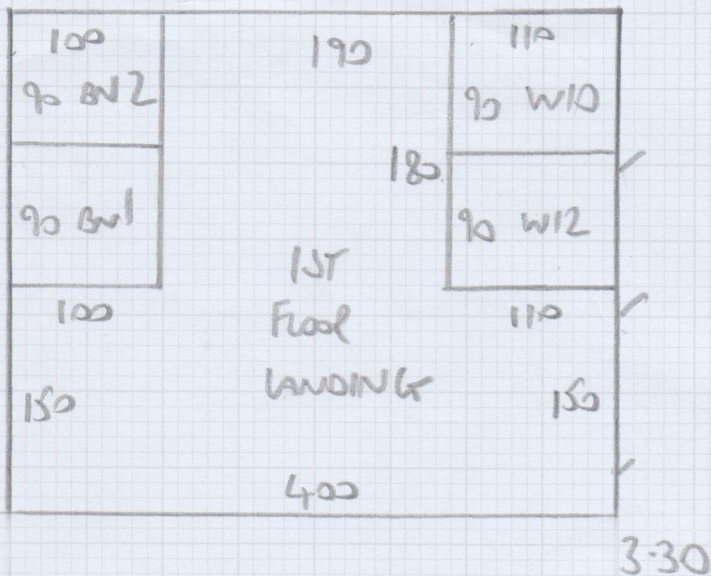

Job No: F28969
 Name: RUSKULE
 Address: 52 WALTHAM AVE
 SW6 1QR
 Tel:
 Sheet: 1 of 3

3.30

4.60

$7.90m \times 4.00m = 31.6 m^2$ (7.90 x 4mtr)
 ORDERED
 IN ONE PIECE

LINGFIELD LIN-046

Co

Job No: ~~F28883~~ F28969
 Name: ~~STUDIO TAA SAFANI~~ RUSKULE
 Address: 52 WALHAM GROVE
 SW4 9HE
 Tel: SW6 1QR
 Sheet: 2 OF 3

FIRST FLOOR

Mat
 1460 x 1910
 Grey

- SHAPE
 (AND) INLET
- (POSSIBLY
 FIT BACK
 FROM
 SPINDLES)
- 4 W 87 x 51
 - 5 W 105 x 64
 - 6 W 125 x 73
 - 7 W 102 x 72
 - 8 W 86 x 50
 - 4 STR 86
 - 9 W 89 x 50
 - 10 W 105 x 65
 - 11 W 126 x 73
 - 12 W 103 x 72
 - 13 W 86 x 50
 - 1 STR 87
 - 1 BN 87 x 55
 - 2 BIN 101 x 65

16

40

Job No: F28883 F28909
 Name: RUSIKULE
 STUDIO TARA SAFAVI
 Address: 52 WALKHAM GROVE
 SW4 9HE
 SW6 1QR
 Tel:
 Sheet: 3 OF 3

TOP FLOOR

Beds
 Already
 Fitted
 27109

Bed's
 Already
 fitted
 27109

- RISER 85x20
- 2 STRS 85
- 1 W 98x64
- 2 W 120x72
- 3 W 82x69
- 7 STRS 85