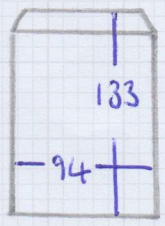

Job No: F28969
 Name: RUSKULE
 Address: 52 WALTHAM AVE
 SW6 1QR
 Tel:
 Sheet: 1 of 3

3.30

4.60

$7.90m \times 4.00m = 31.6 m^2$ (7.90 x 4mtr)
 ORDERED
 IN ONE PIECE

LINGFIELD LIN-046

Co

Job No: ~~F28883~~ F28969
 Name: ~~STUDIO TAA SAFANI~~ RUSKULE
 Address: 52 WALHAM GROVE
 SW4 9HE
 Tel: SW6 1QR
 Sheet: 2 OF 3

FIRST FLOOR

Mat
 1460 x 1910
 Grey

- SHAPE
 (AND) INLET
- (POSSIBLY
 FIT BACK
 FROM
 SPINDLES)
- 4 W 87 x 51
 - 5 W 105 x 64
 - 6 W 125 x 73
 - 7 W 102 x 72
 - 8 W 86 x 50
 - 4 STR 86
 - 9 W 89 x 50
 - 10 W 105 x 65
 - 11 W 126 x 73
 - 12 W 103 x 72
 - 13 W 86 x 50
 - 1 STR 87
 - 1 BN 87 x 55
 - 2 BIN 101 x 65

16

40

Job No: F28883 F28909
 Name: RUSIKULE
 STUDIO TARA SAFAVI
 Address: 52 WALKHAM GROVE
 SW4 9HE
 SW6 1QR
 Tel:
 Sheet: 3 OF 3

TOP FLOOR

Beds
 Already
 Fitted
 27109

Bed's
 Already
 fitted
 27109

- RISER 85x20
- 2 STRS 85
- 1 W 98x64
- 2 W 120x72
- 3 W 82x69
- 7 STRS 85

- 1 STR 92
 FIF