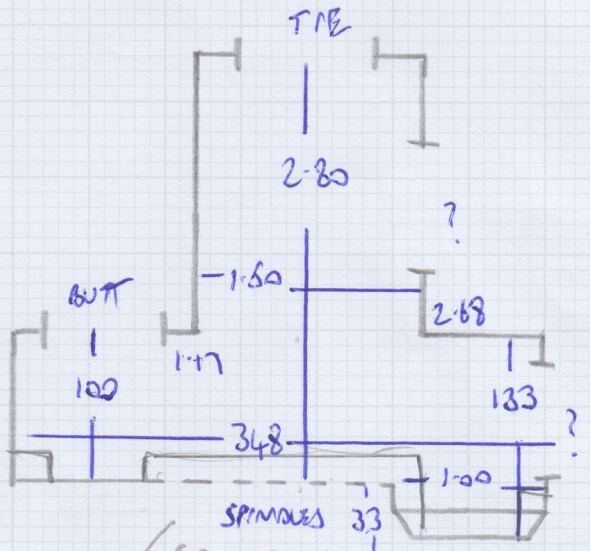

Job No: F28969
 Name: RUSKULE
 Address: 52 WALTHAM AVE
 SW6 1QR
 Tel:
 Sheet: 1 of 3

3.30

4.60

$7.90m \times 4.00m = 31.6 m^2$ (7.90 x 4mtr)
 ORDERED
 IN ONE PIECE

LINGFIELD LIN-046

Co

Job No: ~~F28883~~ F28969
 Name: ~~STUDIO TAA SAFANI~~ RUSKULE
 Address: 52 WALHAM GROVE
 SW4 9HE
 Tel: SW6 1QR
 Sheet: 2 OF 3

FIRST FLOOR

Mat
 1460 x 1910
 Grey

- SHAPE
 (AND) INLET
- (POSSIBLY
 FIT BACK
 FROM
 SPINDLES)
- 4 W 87 x 51
 - 5 W 105 x 64
 - 6 W 125 x 73
 - 7 W 102 x 72
 - 8 W 86 x 50
 - 4 STR 86
 - 9 W 89 x 50
 - 10 W 105 x 65
 - 11 W 126 x 73
 - 12 W 103 x 72
 - 13 W 86 x 50
 - 1 STR 87
 - 1 BN 87 x 55
 - 2 BIN 101 x 65

16

40

Job No: F28883 F28909
 Name: RUSIKULE
 STUDIO TARA SAFAVI
 Address: 52 WALKHAM GROVE
 SW4 9HE
 SW6 1QR
 Tel:
 Sheet: 3 OF 3

TOP FLOOR

Beds
 Already
 Fitted
 27109

Bed's
 Already
 fitted
 27109

- RISER 85x20
- 2 STRS 85
- 1 W 98x64
- 2 W 120x72
- 3 W 82x69
- 7 STRS 85