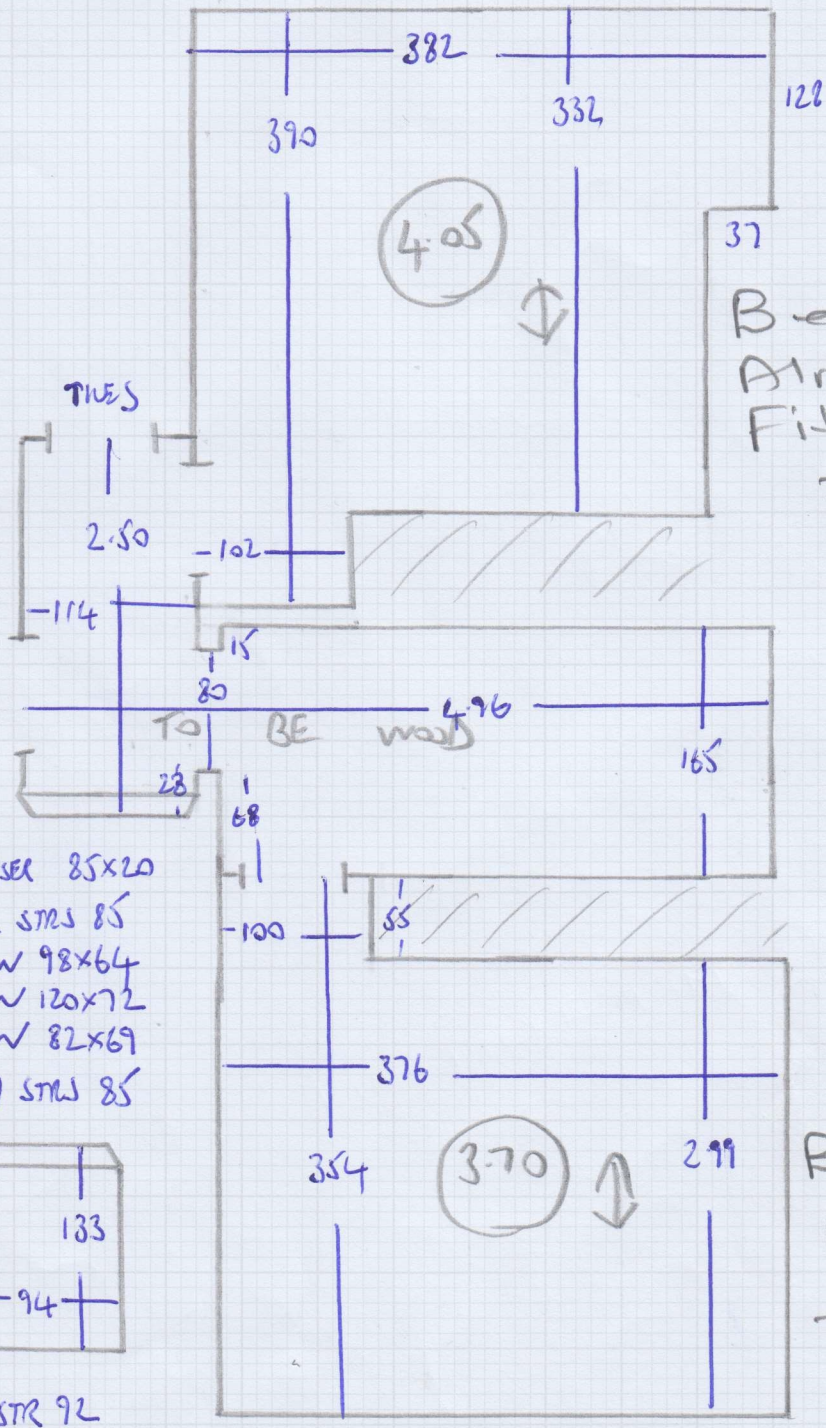

Job No: F28969
 Name: RUSKULE
 Address: 52 WALTHAM AVE
 SW6 1QR
 Tel:
 Sheet: 1 of 3

3.30

4.60

$7.90m \times 4.00m = 31.6 m^2$ (7.90 x 4mtr)
 ORDERED
 IN ONE PIECE

LINGFIELD LIN-046

Co

Job No: ~~F28883~~ F28969
 Name: ~~STUDIO TAA SAFANI~~ RUSKULE
 Address: 52 WALHAM GROVE
 SW4 9HE
 Tel: SW6 1QR
 Sheet: 2 OF 3

FIRST FLOOR

Mat
 1460 x 1910
 Grey

- SHAPE
 (AND) INLET
- (POSSIBLY
 FIT BACK
 FROM
 SPINDLES)
- 4 W 87 x 51
 - 5 W 105 x 64
 - 6 W 125 x 73
 - 7 W 102 x 72
 - 8 W 86 x 50
 - 4 STR 86
 - 9 W 89 x 50
 - 10 W 105 x 65
 - 11 W 126 x 73
 - 12 W 103 x 72
 - 13 W 86 x 50
 - 1 STR 87
 - 1 BN 87 x 55
 - 2 BIN 101 x 65

16

40

Job No: F28883 F28909
 Name: RUSIKULE
 STUDIO TARA SAFAVI
 Address: 52 WALKHAM GROVE
 SW4 9HE
 SW6 1QR
 Tel:
 Sheet: 3 OF 3

TOP FLOOR

Beds
 Already
 Fitted
 27109

Bed's
 Already
 fitted
 27109

- RISER 85x20
- 2 STRS 85
- 1 W 98x64
- 2 W 120x72
- 3 W 82x69
- 7 STRS 85