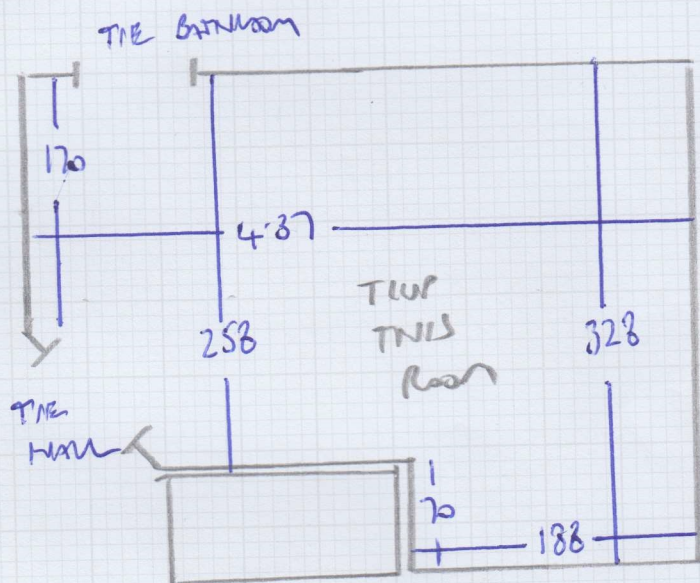

Job No: F28971
 Name: MARGINSSON
 Address: 23A SAILMAKERS COURT
 WILLUM MARRS WAY SW16 2UX
 Tel: _____
 Sheet: _____ of _____

GRIPPER DOWN
 NO PUMP
 BTM FLOOR
 (BIG LIFT)