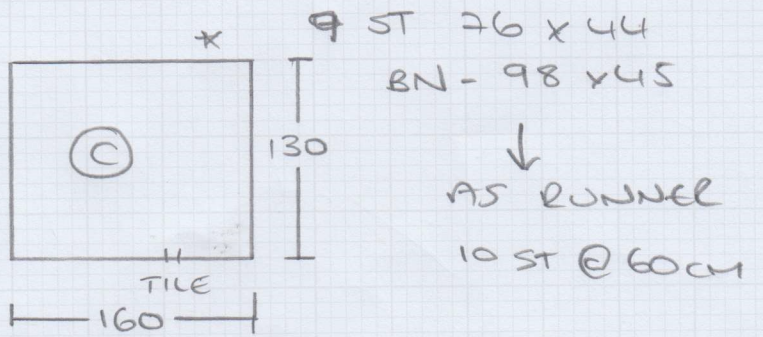

2ND FLOOR BED + LANDING

Job No: F28978
Name: BECKETT
Address: 64 CHESSON RD
W14 9QU
Tel: W31
Sheet: 1 of 3

499

* 6 ST-76 x 44

* 7 ST-76 x 44

FIRST FLOOR

FIRST FLOOR

Job No: F28978
 Name: BECKETT
 Address: 64 CHESSON RD
 S W 14 900
 Tel:
 Sheet: 12 of 3

97
 Job No: F28298
 Name: BECKETT
 Address: 64 CHESSON RD
 W14 9QU
 Tel:
 Sheet: 3 of 3

FIBRE
 CP - 6 x 5M

LAND -
 TOP FL - 5.10 x 5M
 MASTER - 4.20 x 5M
 MID - 3.05 x 4M

5M