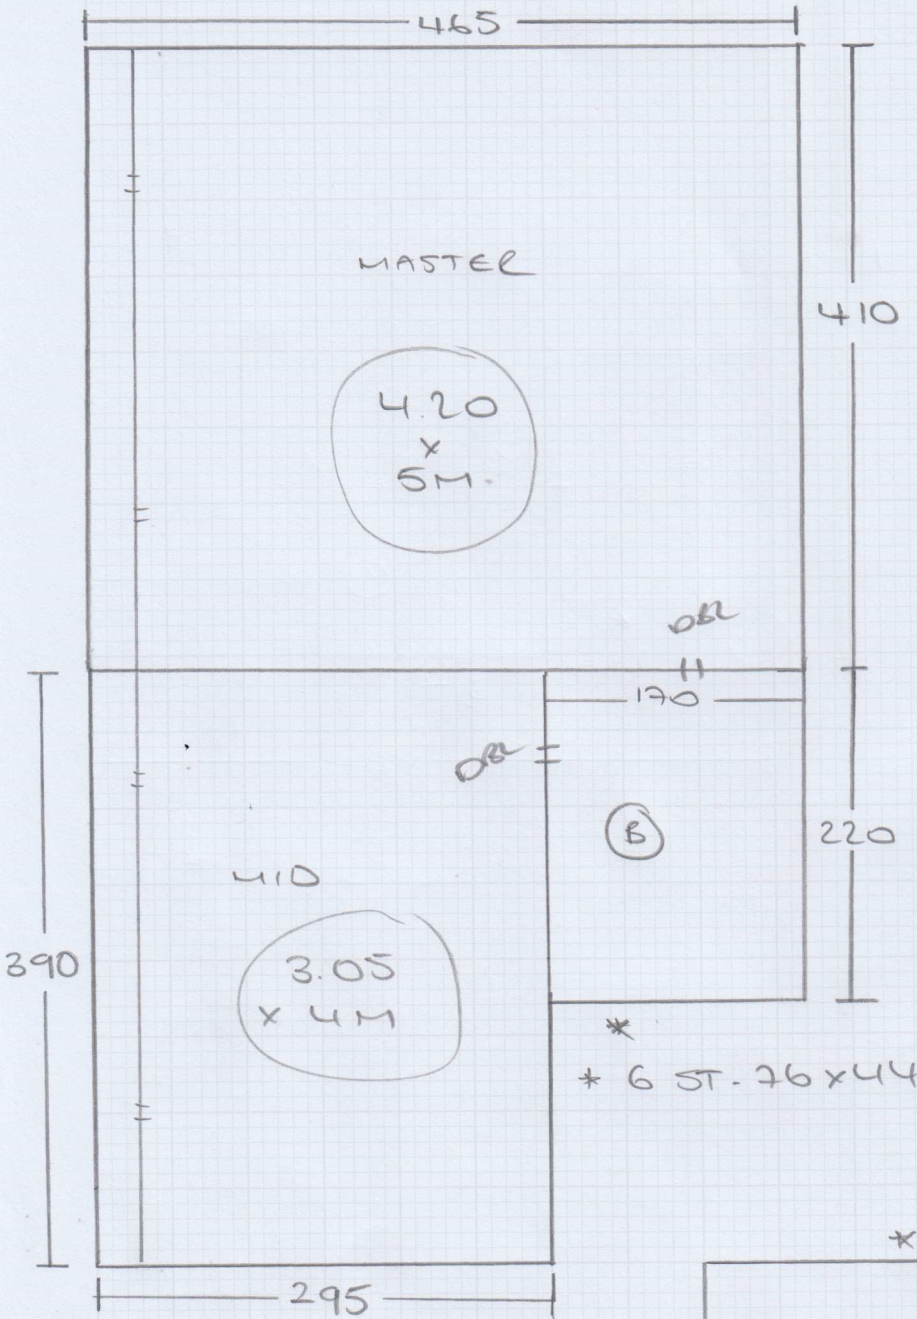

2ND FLOOR BED + LANDING

Job No: F28978
Name: BECKETT
Address: 64 CHESSON RD
W14 9QU
Tel: W31
Sheet: 1 of 3

499

* 6 ST-76 x 44

* 7 ST-76 x 44

FIRST FLOOR

FIRST FLOOR

Job No: F28978
 Name: BECKETT
 Address: 64 CHESSON RD
 S W 14 900
 Tel:
 Sheet: 12 of 3

97
 Job No: F28298
 Name: BECKETT
 Address: 64 CHESSON RD
 W14 9QU
 Tel:
 Sheet: 3 of 3

FIBRE
 CP - 6 x 5M

LAND -
 TOP FL - 5.10 x 5M
 MASTER - 4.20 x 5M
 MID - 3.05 x 4M

5M