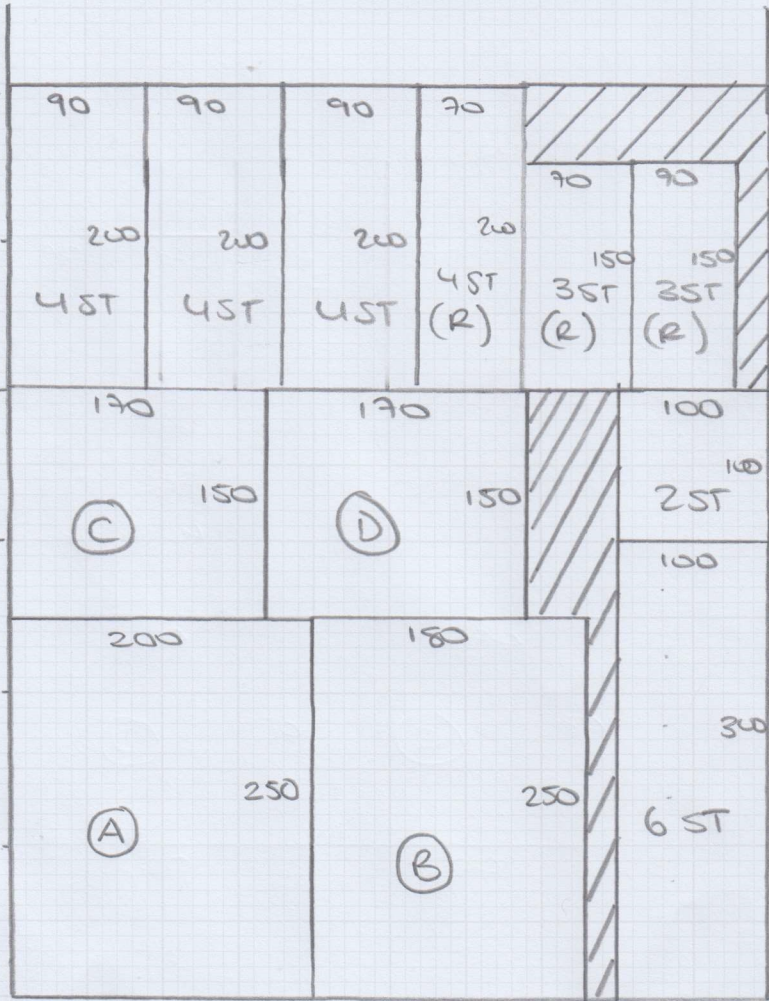

2ND FLOOR BED + LANDING

Job No: F28978
Name: BECKETT
Address: 64 CHESSON RD
W14 9QU
Tel: W31
Sheet: 1 of 3

499

* 6 ST-76 x 44

* 7 ST-76 x 44

FIRST FLOOR

FIRST FLOOR

Job No: F28978
 Name: BECKETT
 Address: 64 CHESSON RD
 S W 14 900
 Tel:
 Sheet: 12 of 3

97
 Job No: F28298
 Name: BECKETT
 Address: 64 CHESSON RD
 W14 9QU
 Tel:
 Sheet: 3 of 3

FIBRE
 CP - 6 x 5M

LAND -
 TOP FL - 5.10 x 5M
 MASTER - 4.20 x 5M
 MID - 3.05 x 4M

5M