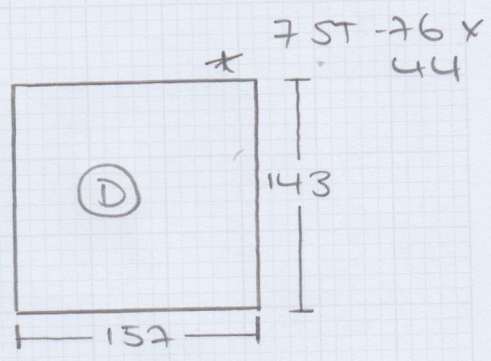

2ND FLOOR BED + LANDING

Job No: F28978
Name: BECKETT
Address: 64 CHESSON RD
W14 9QU
Tel: W31
Sheet: 1 of 3

499

* 6 ST-76 x 44

* 7 ST-76 x 44

FIRST FLOOR

FIRST FLOOR

Job No: F28978
 Name: BECKETT
 Address: 64 CHESSON RD
 S W 14 900
 Tel:
 Sheet: 12 of 3

97
 Job No: F28298
 Name: BECKETT
 Address: 64 CHESSON RD
 W14 9QU
 Tel:
 Sheet: 3 of 3

FIBRE
 CP - 6 x 5M

LAND -
 TOP FL - 5.10 x 5M
 MASTER - 4.20 x 5M
 MID - 3.05 x 4M

5M