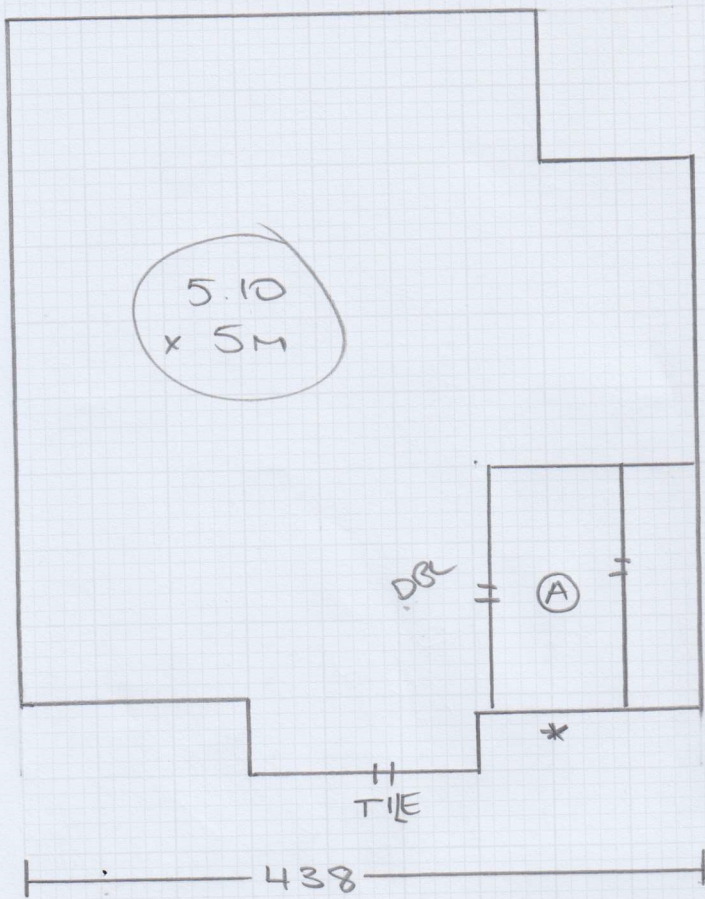

2ND FLOOR BED + LANDING

Job No: F28978
Name: BECKETT
Address: 64 CHESSON RD
W14 9QU
Tel: W31
Sheet: 1 of 3

499

* 6 ST-76 x 44

* 7 ST-76 x 44

FIRST FLOOR

FIRST FLOOR

Job No: F28978
 Name: BECKETT
 Address: 64 CHESSON RD
 S W 14 900
 Tel:
 Sheet: 12 of 3

97
 Job No: F28298
 Name: BECKETT
 Address: 64 CHESSON RD
 W14 9QU
 Tel:
 Sheet: 3 of 3

FIBRE
 CP - 6 x 5M

LAND -
 TOP FL - 5.10 x 5M
 MASTER - 4.20 x 5M
 MID - 3.05 x 4M

5M