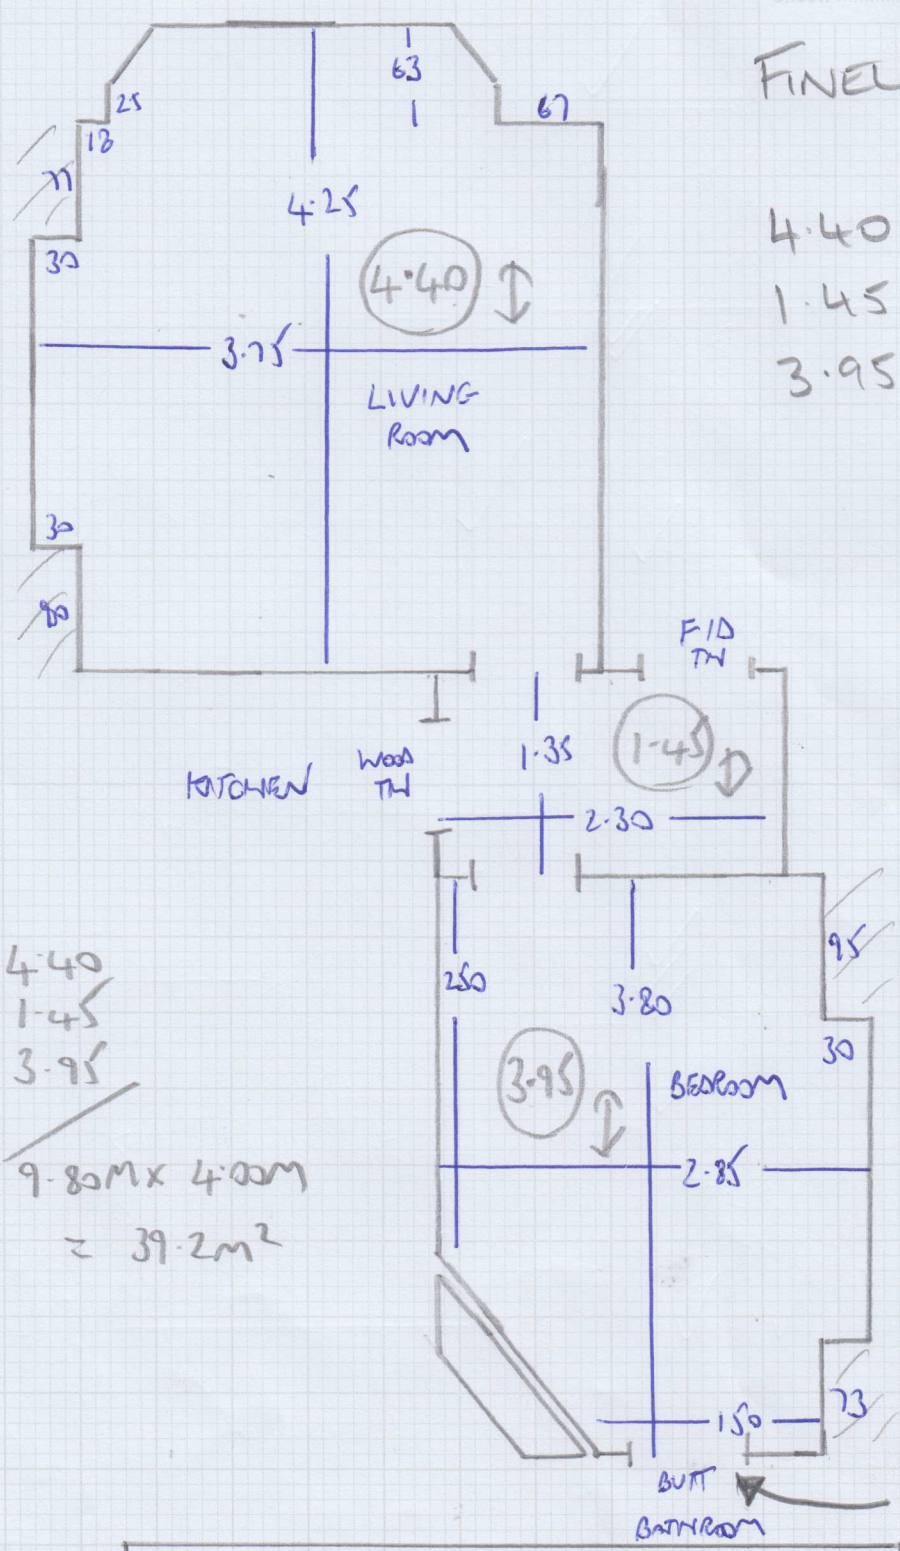

Job No: F28981  
 Name: WEATHERBY  
 Address: 97 MARLBOROUGH COURT  
 WALTON STREET, SW3 2JY  
 Tel:  
 Sheet: 1 of 1

FINELOOP 492  
 4.40 - LIVING RM  
 1.45 - HALL  
 3.95 - BEDROOM

4.40  
 1.45  
 3.95  
 -----  
 9.80M x 4.00M  
 = 39.2m<sup>2</sup>

SEAM DOORWAYS