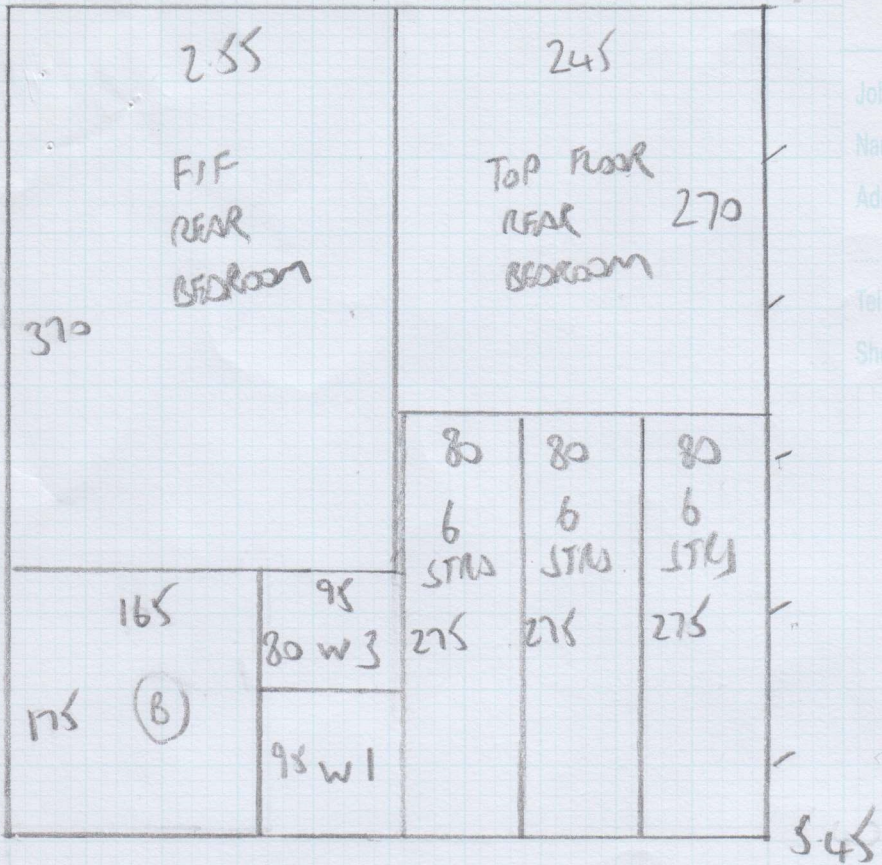

Job No: F29000
 Name: BLAKE & CO
 Address: 18 BUTTANIN RD
 SW6 2HL
 Tel:
 Sheet: 1 of 4

545 Plan
 7.20 Plan
~~3.40 Plan~~
 $16.05m \times 5.00m = 80.25m^2$

FLATWEAVE CLASSICS
 BIG BOUCLE
 DOWN x 0.01
 10/10/15 15:41 PM

Job No: F29000

Name: BLAZE & CO

Address: 18 BUTTANIA RD
SW6 2HL

Tel:

Sheet: 2 of 4

Top Floor

Job No: F29000
 Name: BLAZE SCO
 Address: 18 GRATTANIA RD
 SW6 2HL
 Tel:
 Sheet: 4 of 4