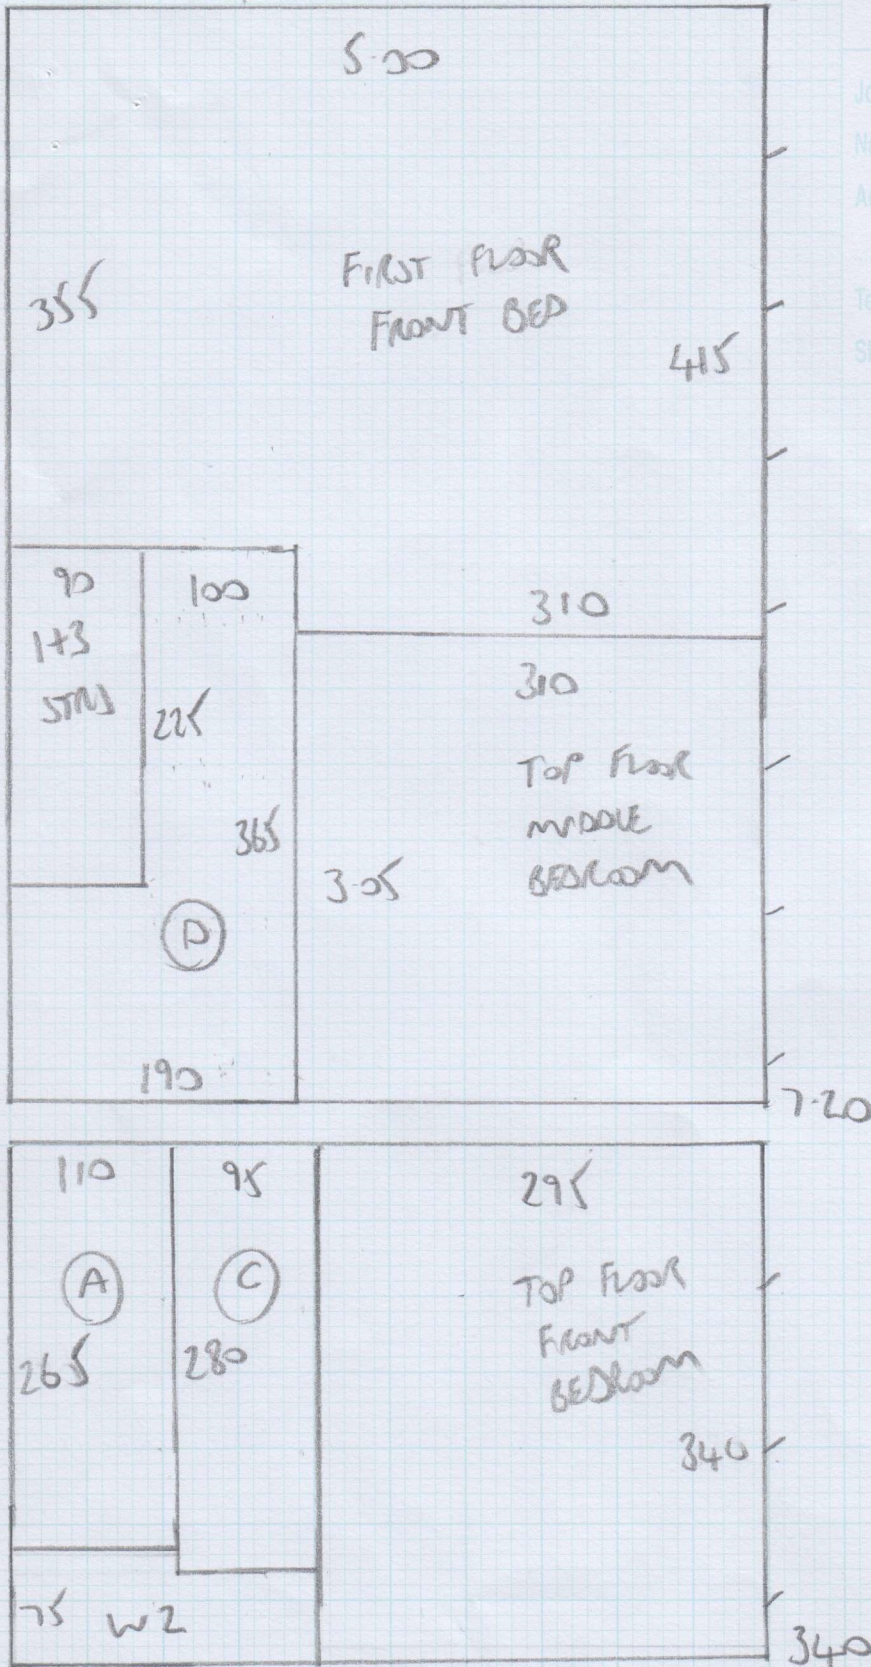

Job No: F29000
 Name: BLAKE & CO
 Address: 18 BUTTANIN RD
 SW6 2HL
 Tel:
 Sheet: 1 of 4

545 Plan
 7.20 Plan
~~3.40 Plan~~
 $16.05m \times 5.00m = 80.25m^2$

FLATWEAVE CLASSICS
 BIG BOUCLE
 DOWN x 0.01
 10/10/15 15:41 PM

Job No: F29000

Name: BLAZE & CO

Address: 18 BUTTANIA RD
SW6 2HL

Tel:

Sheet: 2 of 4

Top Floor

Job No: F29000
 Name: BLAZE SCO
 Address: 18 GRATTANIA RD
 SW6 2HL
 Tel:
 Sheet: 4 of 4