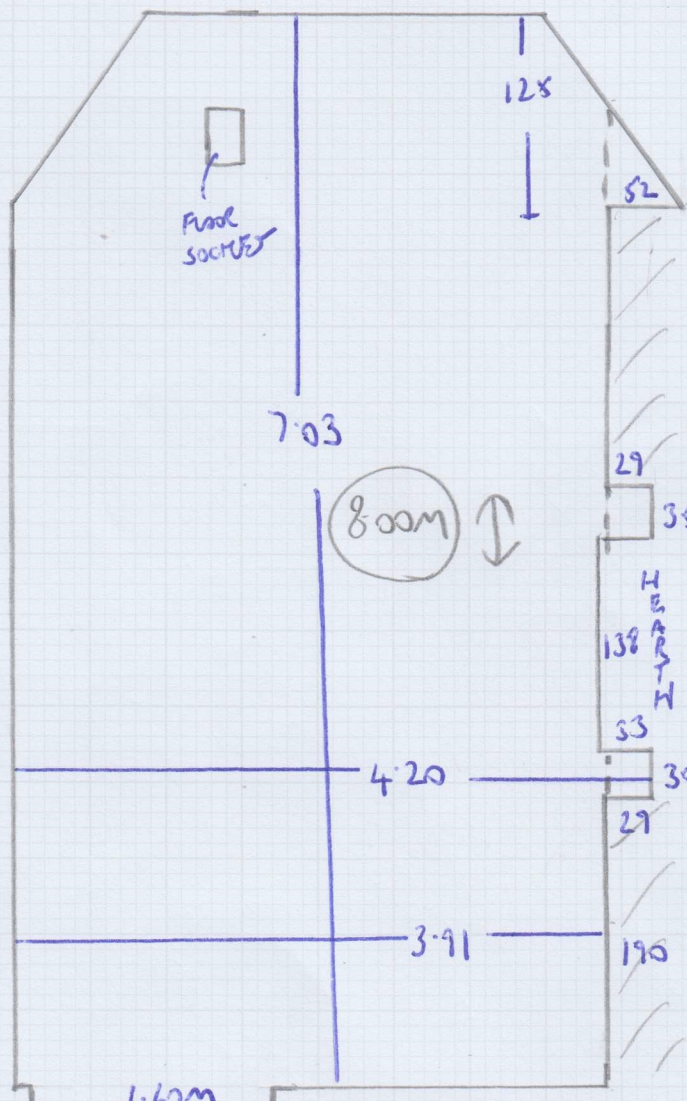

Job No: F29009  
Name: STOVE  
Address: 11 ORMONDE GATE  
SW3 4EU  
Tel:  
Sheet: 1 OF 1

P/F STUDY

MILESTONE  
DENIM 993  
8.00 x 4mtr

THESE UNITS  
BEING CHANGED  
BUT NEW WILL  
BE SIMILAR SIZE

198-20