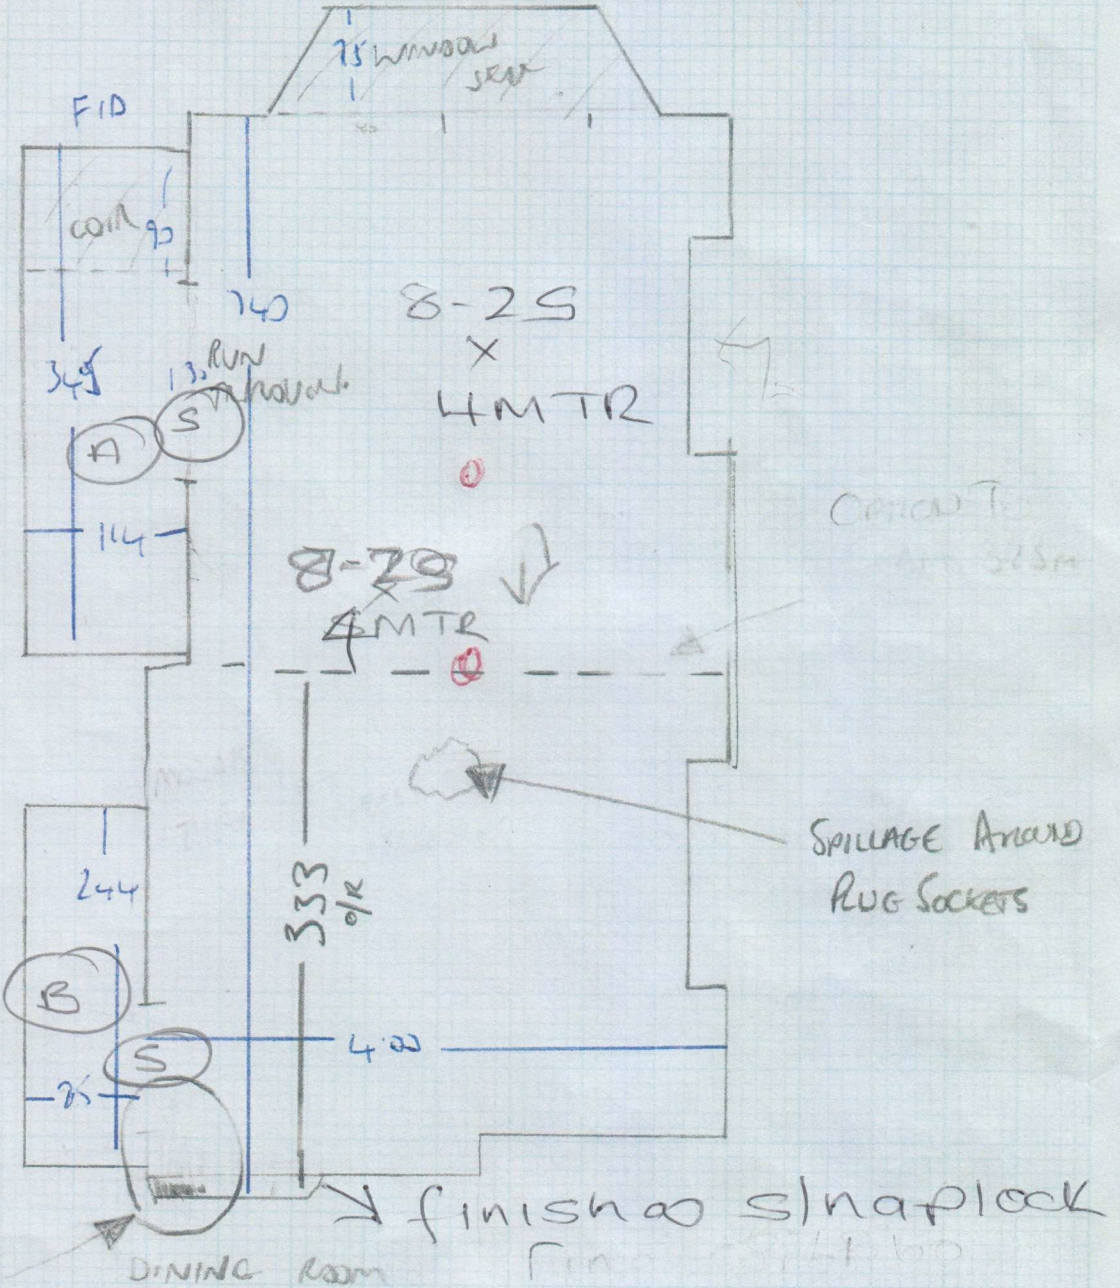

Job No: F29011
Name: COOK
Address: 76 KINWOOD
ROAD, SW6 6SS
Tel:
Sheet: 1 of 2

Bale NO 2447092

(PIMLICO)
CLARUM STRIPE
GUENT
GUS-22

ROOM 8-25 x 4MTR
PLAN 2-70 x 4MTR

10-95 x "
43-60 M2

1-20 x 2MTR COIR
GREY

GHEHT - GHS-22

~~Macedonia~~

~~Colour: 609/27~~

① 7.70m x 5.00m

GIF

mrcarpet

F29011

F23766

Job No:

Name:

COOK

Address:

76 Kewwood N
SW6 8SS

Tel:

Sheet:

2 of 2

GUS-22

Living Room
 7-70 x 4-00
 7-70 x 4-00
 7-70 x 4-00

7-70 x 4-00
 7-70 x 4-00
 7-70 x 4-00