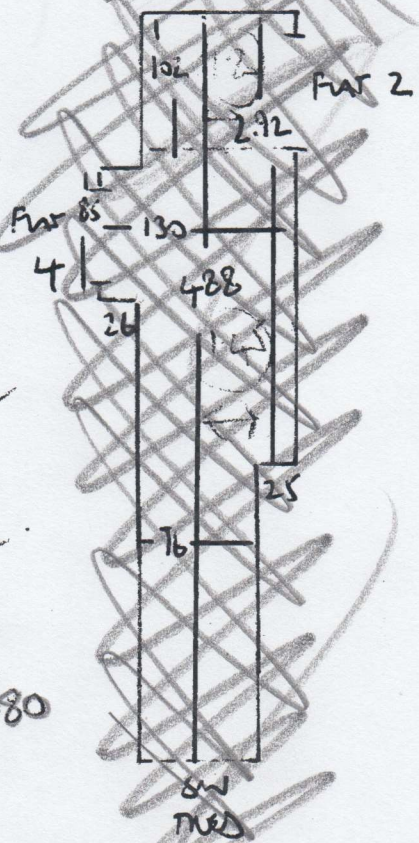

F29036
 ACRES
 FWT 4
 SO HOGARTH RD SWS 0/1

1 OF 1

SILVER
 VELVET
 CHIC
 SNOW

6 STMS
 GIF .80

~~ENTRANCE LOBBY
 RISER 98x25 FSW
 1 W 116x77
 2 W 87x60
 LOWER HALL~~

~~COMMUNAL HALL~~

2.75
 2.80
 555 x 500 27.75m²