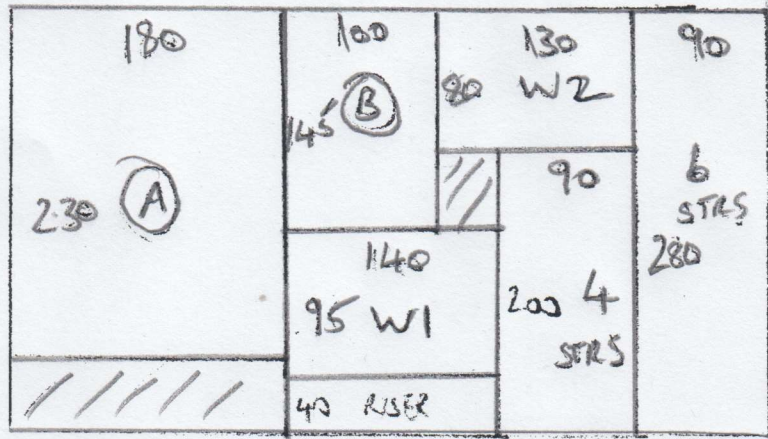

F29036
 ACRES
 FWT 4
 SO HOGARTH RD SWS 0/1

1 OF 1

SILVER
 VELVET
 CHIC
 SNOW

6 STMS
 GIF .80

~~ENTRANCE LOBBY
 RISER 98x25 FSW
 1 W 116x77
 2 W 87x60
 LOWER HALL~~

~~COMMUNAL HALL~~

2.75
 2.80
 555 x 500 27.75m²