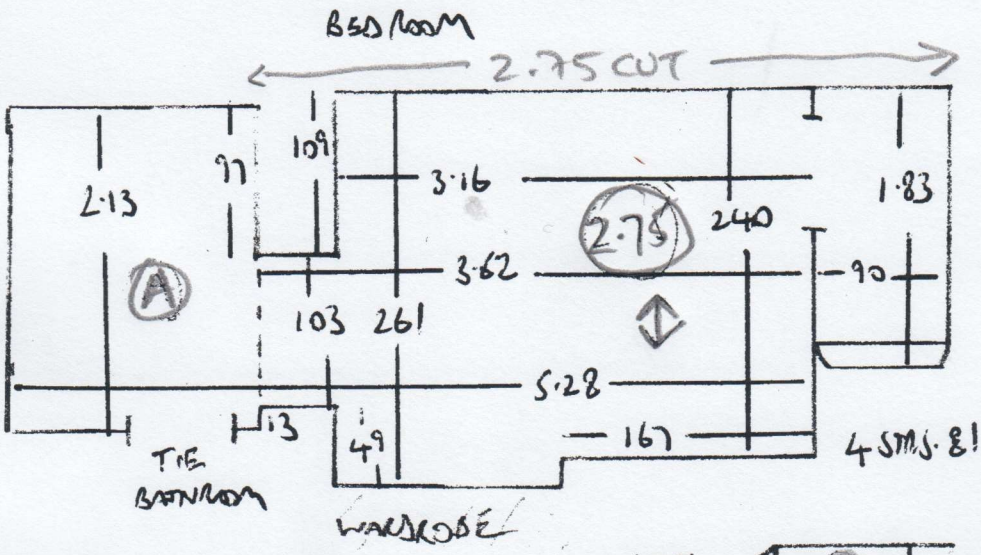

F29036
 ACRES
 FWT 4
 SO HOGARTH RD SWS 0/1

1 OF 1

SILVER
 VELVET
 CHIC
 SNOW

6 STMS
 GIF .80

~~ENTRANCE LOBBY
 RISER 98x25 FSW
 1 W 116x77
 2 W 87x60
 LOWER HALL~~

~~COMMUNAL HALL~~

2.75
 2.80
 555 x 500 27.75m²