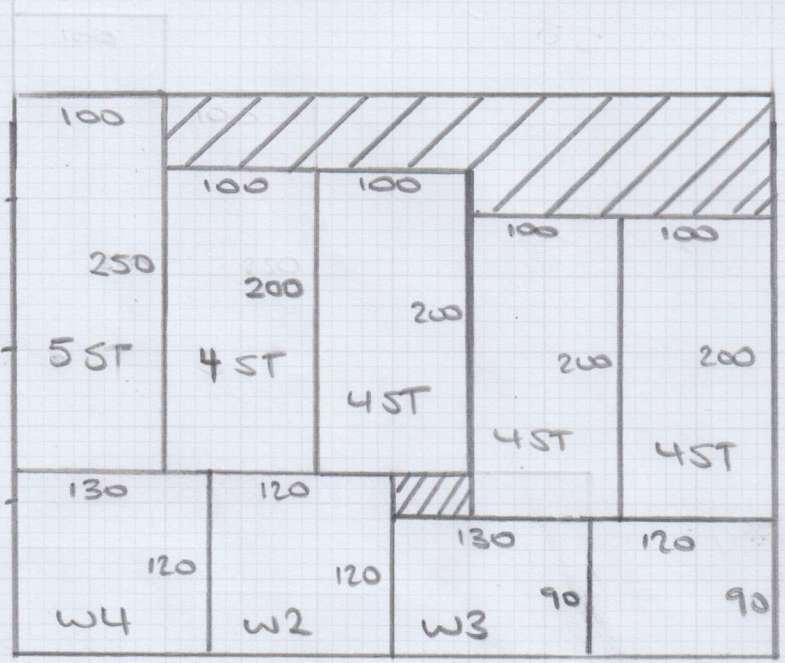

mrcarpet

Job No: F29049
 Name: ROVIS
 Address: 29 KINNOUL RD
 W6 8NY
 Tel:
 Sheet: 1 OF 1

ELEMENTS DESIGN
 ELDES-24 INK

3.70 x 5m