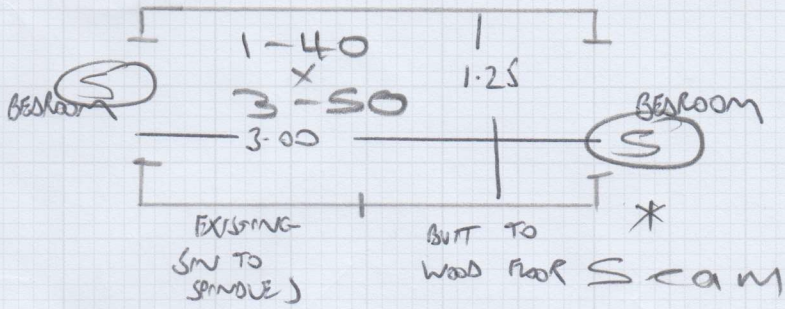

Cut down FROM SMTR
 TOP FLOOR
 1-40 x SMTR
 Tarranto 11
 TAR-16

mrcarpet
 CARPETS AND FLOORS

Job No: F29058
 Name: O SIAOV
 Address: 32 CAREVILLE STREET
 SW7 5AW
 Tel:
 Sheet: 1 OF 1

Doorways

RISER 61.5 x 17
 2 STMS 61.5
 (FULL WIDTH 74)

8 STMS 61.5

RISER 61 x 15
 6 STMS 61

7 STMS 61.5

LOWER BASEMENT

R 67.5 x 20
 6 STMS 67.5 (STMS 80)

11 STMS 81.5

3 STMS 61

W 91 x 75
 W 61.5 x 96