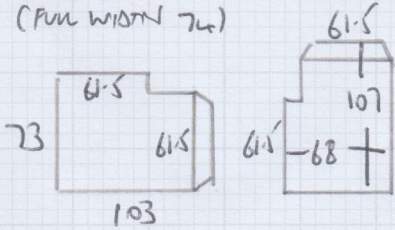

Cut down FROM SMTR
 TOP FLOOR
 1-40 x SMTR
 Tarranto 11
 TAR-16

mrcarpet
 CARPETS AND FLOORS

Job No: F29058
 Name: O SIAOV
 Address: 32 CAREVILLE STREET
 SW7 5AW
 Tel:
 Sheet: 1 OF 1

Doorways

RISER 61.5 x 17
 2 STMS 61.5
 (FULL WIDTH 74)

8 STMS 61.5

RISER 61 x 15
 6 STMS 61

7 STMS 61.5

LOWER BASEMENT

R 67.5 x 20
 6 STMS 67.5 (STMS 80)

11 STMS 81.5

3 STMS 61

W 91 x 75
 W 61.5 x 96