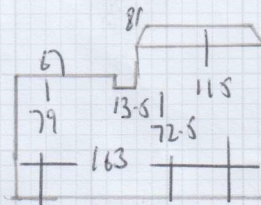

Cut down FROM SMTR
 TOP FLOOR
 1-40 x SMTR
 Tarranto 11
 TAR-16

mrcarpet
 CARPETS AND FLOORS

Job No: F29058
 Name: O SIAOV
 Address: 32 CAREVILLE STREET
 SW7 5AW
 Tel:
 Sheet: 1 OF 1

Doorways

RISER 61.5 x 17
 2 STMS 61.5
 (FULL WIDTH 74)

8 STMS 61.5

RISER 61 x 15
 6 STMS 61

7 STMS 61.5

LOWER BASEMENT

R 67.5 x 20
 6 STMS 67.5 (STMS 80)

11 STMS 81.5

3 STMS 61

W 91 x 75
 W 61.5 x 96