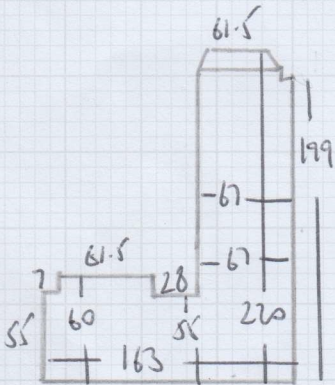

Cut down FROM SMTR
 TOP FLOOR
 1-40 x SMTR
 Tarranto 11
 TAR-16

mrcarpet
 CARPETS AND FLOORS

Job No: F29058
 Name: O SIAOV
 Address: 32 CAREVILLE STREET
 SW7 5AW
 Tel:
 Sheet: 1 OF 1

Doorways

RISER 61.5 x 17
 2 STMS 61.5
 (FULL WIDTH 74)

8 STMS 61.5

RISER 61 x 15
 6 STMS 61

7 STMS 61.5

LOWER BASEMENT

R 67.5 x 20
 6 STMS 67.5 (STMS 80)

11 STMS 81.5

3 STMS 61

W 91 x 75
 W 61.5 x 96