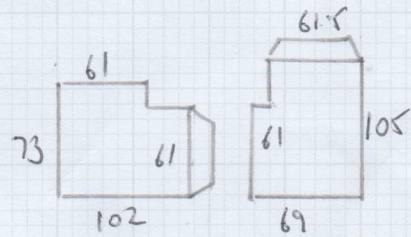

Cut down FROM SMTR
 TOP FLOOR
 1-40 x SMTR
 Tarranto 11
 TAR-16

mrcarpet
 CARPETS AND FLOORS

Job No: F29058
 Name: O SIAOV
 Address: 32 CAREVILLE STREET
 SW7 5AW
 Tel:
 Sheet: 1 OF 1

Doorways

RISER 61.5 x 17
 2 STMS 61.5
 (FULL WIDTH 74)

8 STMS 61.5

RISER 61 x 15
 6 STMS 61

7 STMS 61.5

LOWER BASEMENT

R 67.5 x 20
 6 STMS 67.5 (STMS 80)

11 STMS 81.5

3 STMS 61

W 91 x 75
 W 61.5 x 96