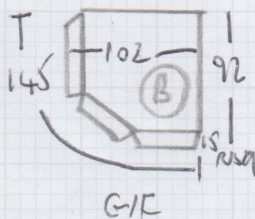

TOP FLOOR

- RISER 76x17
- 1 W 84x54 ✓
- 2 W 110x58 ✓
- 3 W 110x70 ✓
- 4 W 78x56 ✓
- 7 STRS 78
- 5 W 92x63 ✓
- 6 W 110x70 ✓
- 7 W 75x60 ✓

WOOD LANDING

FIRST FLOOR

RISER 77x17

13 STRS 78

GIC

Job No: F29103  
 Name: GREENFELD  
 Address: 36 NEHA ROAD  
 W6 9PB  
 Tel:  
 Sheet: 1 of 1

5.00

80	90	100	120	1.00
9 STRS 450	7 STRS 330	120 (A)	85 W3	WASTE SMTR SUPPLIED AS 4 MTR NO LONGER AVAILABLE *
		70 W1	75 W2	
		70 W4	90 W6	
		100	120 (B)	
		70 W7	120	
60 90 2 X RISERS	190 4 STRS	90 W5		