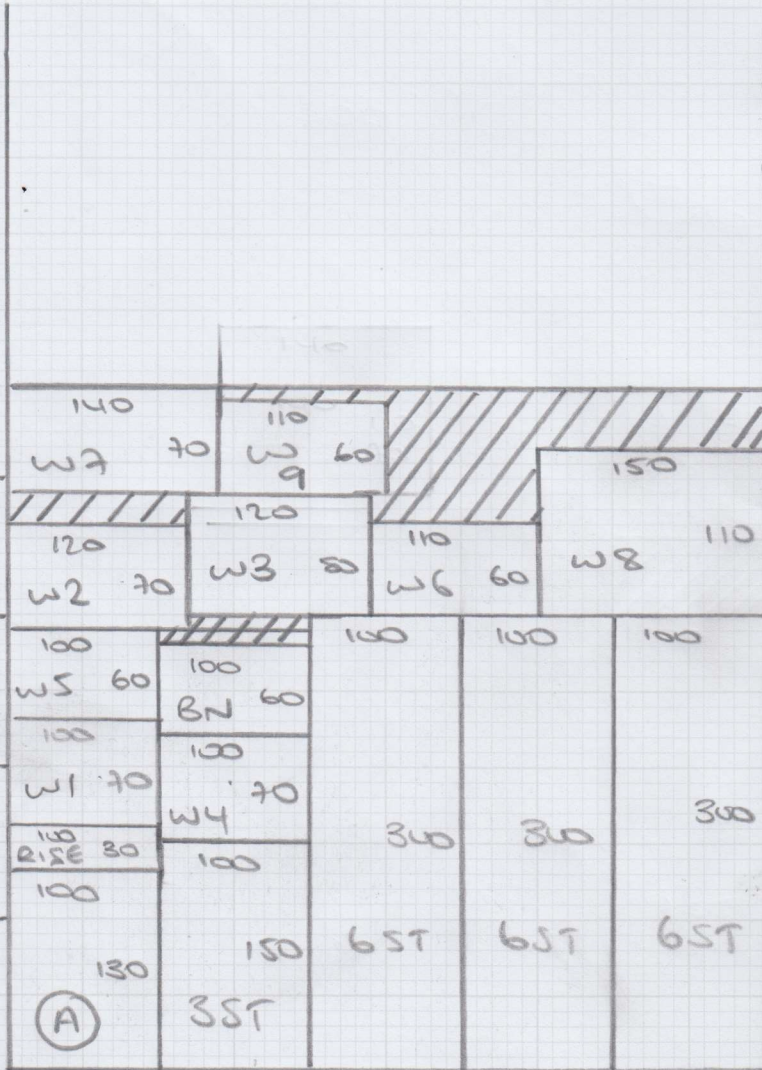

Job No: F28532
Name: ALLIMANT
Address: TF, 33 COENWAL
GARDENS, SW7
Tel:
Sheet: 1 of 1

4.50 x 5.00
~~100~~
(22.5m²)