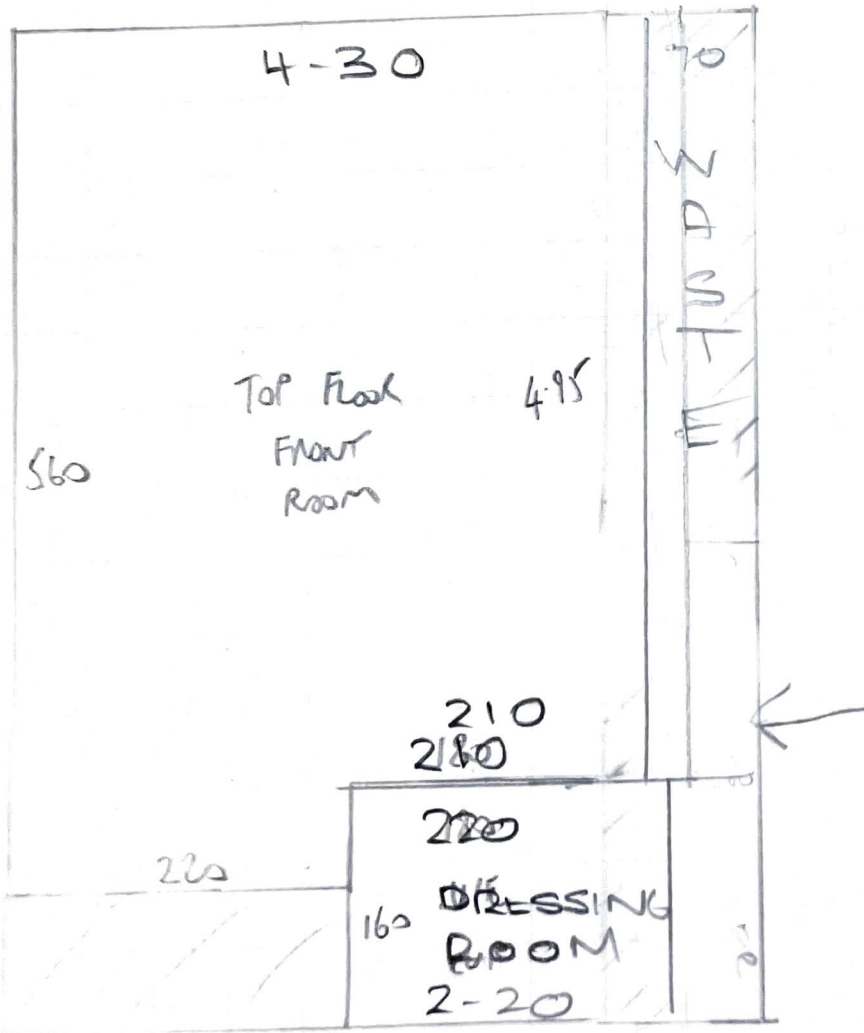

Rooms

F28997  
POLY HUNTING INT.  
3 WALKWAY ROAD  
TWZ SSN

1 OF 2

YORK 225  
CP1 - 5.50 x 5M  
CP2 - 6.55 x 5M  
FIF MID - 4.20 x 4M

NEW FOREST NF-102  
TOP FL REAR - 3.00 x 5M

TOP FLOOR

F28997  
POLLY HARRINGTON INT.  
3 WALPOLE ROAD  
TW2 5SN