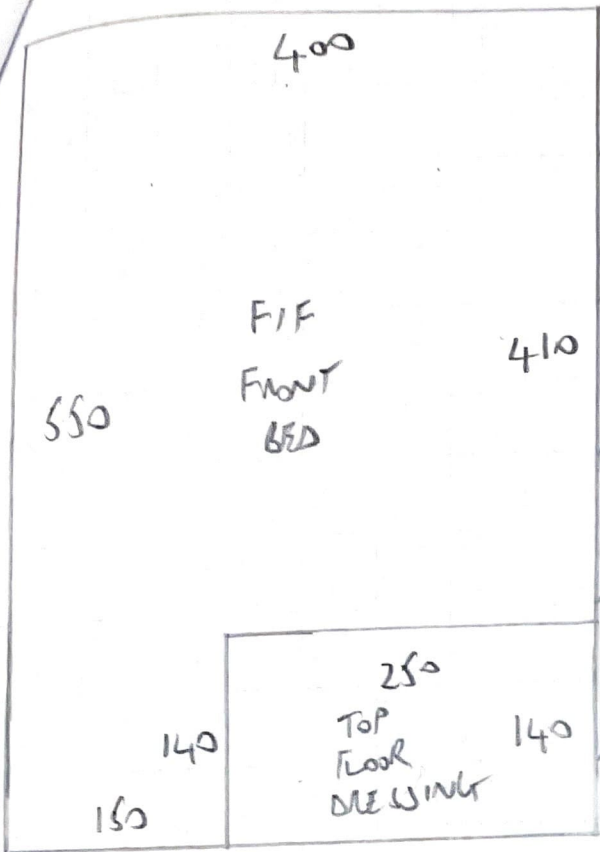

Rooms

F28997  
POLY HUNTING INT.  
3 WALKWAY ROAD  
TWZ SSN

1 OF 2

YORK 225  
CP1 - 5.50 x 5M  
CP2 - 6.55 x 5M  
FIF MID - 4.20 x 4M

NEW FOREST NF-102  
TOP FL REAR - 3.00 x 5M

TOP FLOOR

F28997  
POLLY HARRINGTON INT.  
3 WALPOLE ROAD  
TW2 5SN

20F2

GOLD →

7 STAIRS 85

6 STAIRS 84

Antique  
BRASS

New Forest  
NF-102 →