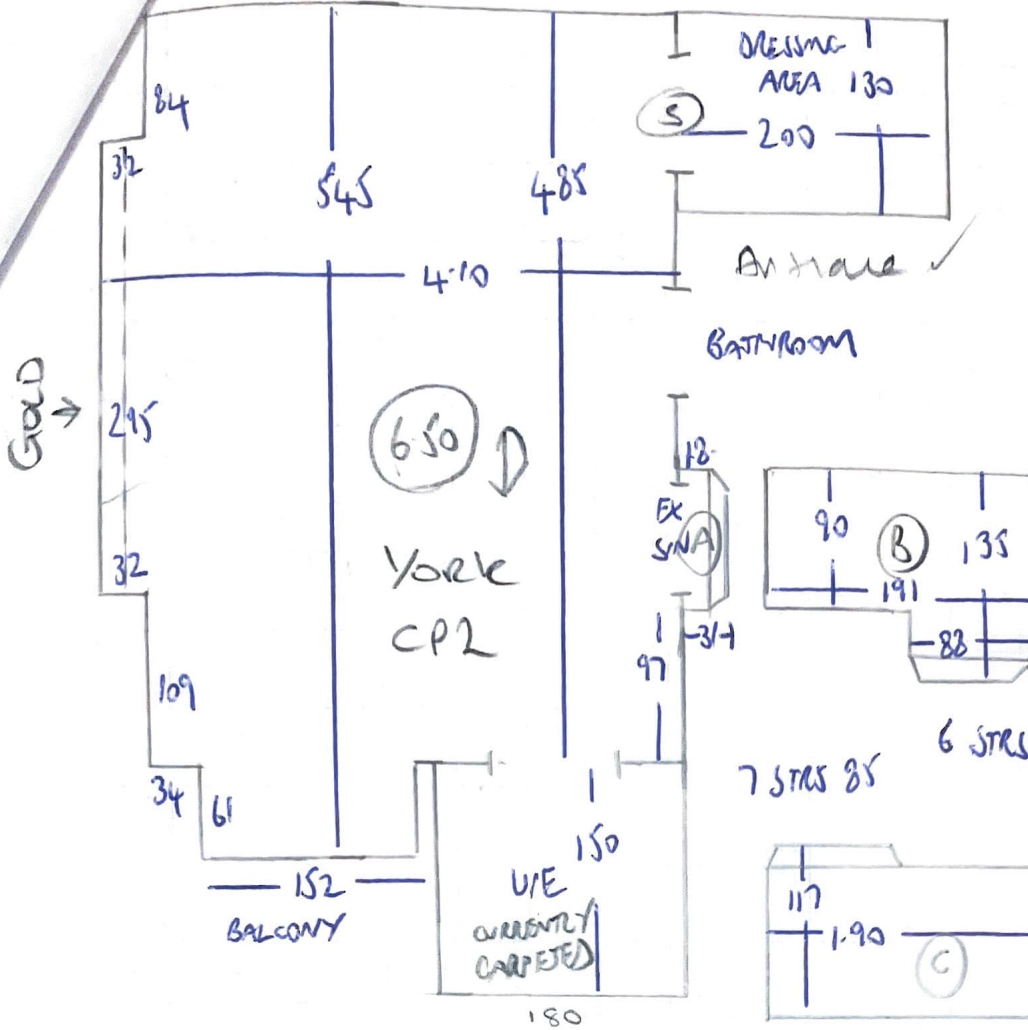

Rooms

F28997  
POLY HUNTING INT.  
3 WALKWAY ROAD  
TWZ SSN

1 OF 2

YORK 225  
CP1 - 5.50 x 5M  
CP2 - 6.55 x 5M  
FIF MID - 4.20 x 4M

NEW FOREST NF-102  
TOP FL REAR - 3.00 x 5M

TOP FLOOR

F28997  
POLLY HARRINGTON INT.  
3 WALPOLE ROAD  
TW2 5SN