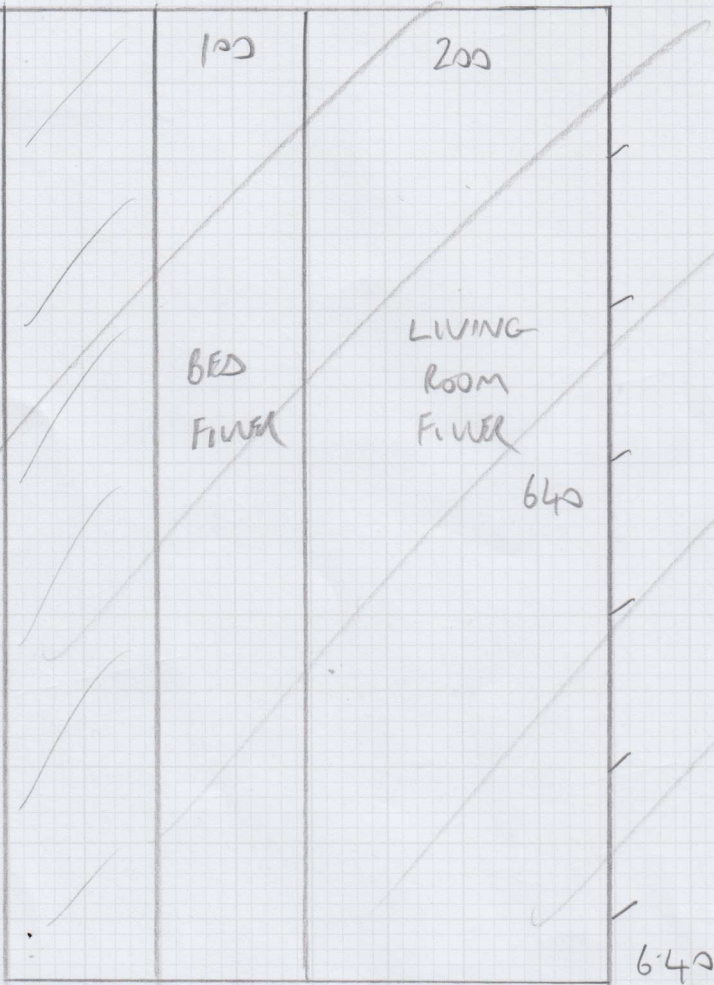

Beslam

F29108
ZIBELINI
34 KENSINGTON MANSIONS
SWS 9TR

SEAMING PLAN B

Job No: F29108
 Name: ZIBELINI
 Address: 34 KENNINGTON ROAD
 SWS 9TR
 Tel: _____
 Sheet: _____ of: _____

A
 640 - LIVING RM
 640 - BEDROOM
 640 - CIP
 430 - HALL

 23.50m x 4.00m
 = 94m²

OR

B/
 5.80 - LIVING RM
 5.80 - LIVING RM
 4.75 - BED
 4.75 - BED
 4.90 - HALL

 26.00m x 4.00m = 104m²