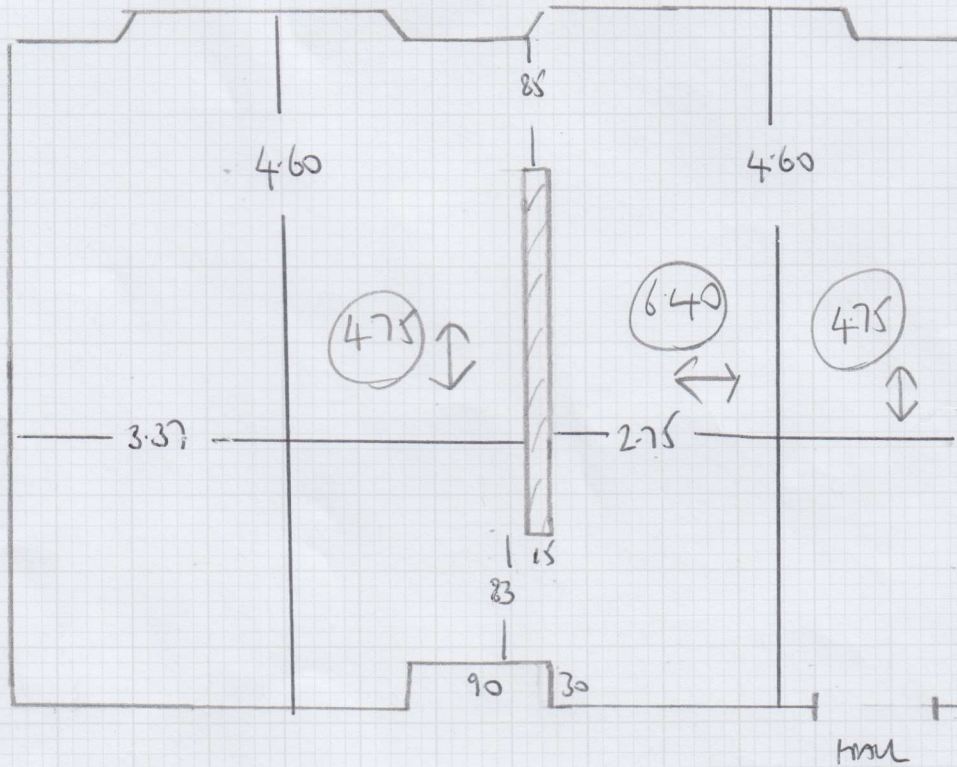

Job No: F29108
 Name: ZIBELLINI
 Address: 34 KENSINGTON MWS,
 TREBOVIR ROAD SWS 9TQ
 Tel: _____
 Sheet: _____ of: _____

mrcarpet
BEATING THE FLOOR

Job No: F29108
Name: ZIBellini
Address: 34 KENSINGTON Mews
TREASURY ROAD SW5 9TR
Tel:
Sheet: of:

Beslam

F29108
ZIBELINI
34 KENSINGTON MANSIONS
SWS 9TR

SEAMING PLAN B

Job No: F29108
 Name: ZIBELINI
 Address: 34 KENNINGTON ROAD
 SWS 9TR
 Tel: _____
 Sheet: _____ of: _____

A
 640 - LIVING RM
 640 - BEDROOM
 640 - CIP
 430 - HALL

 23.50m x 4.00m
 = 94m²

OR

B/
 5.80 - LIVING RM
 5.80 - LIVING RM
 4.75 - BED
 4.75 - BED
 4.90 - HALL

 26.00m x 4.00m = 104m²