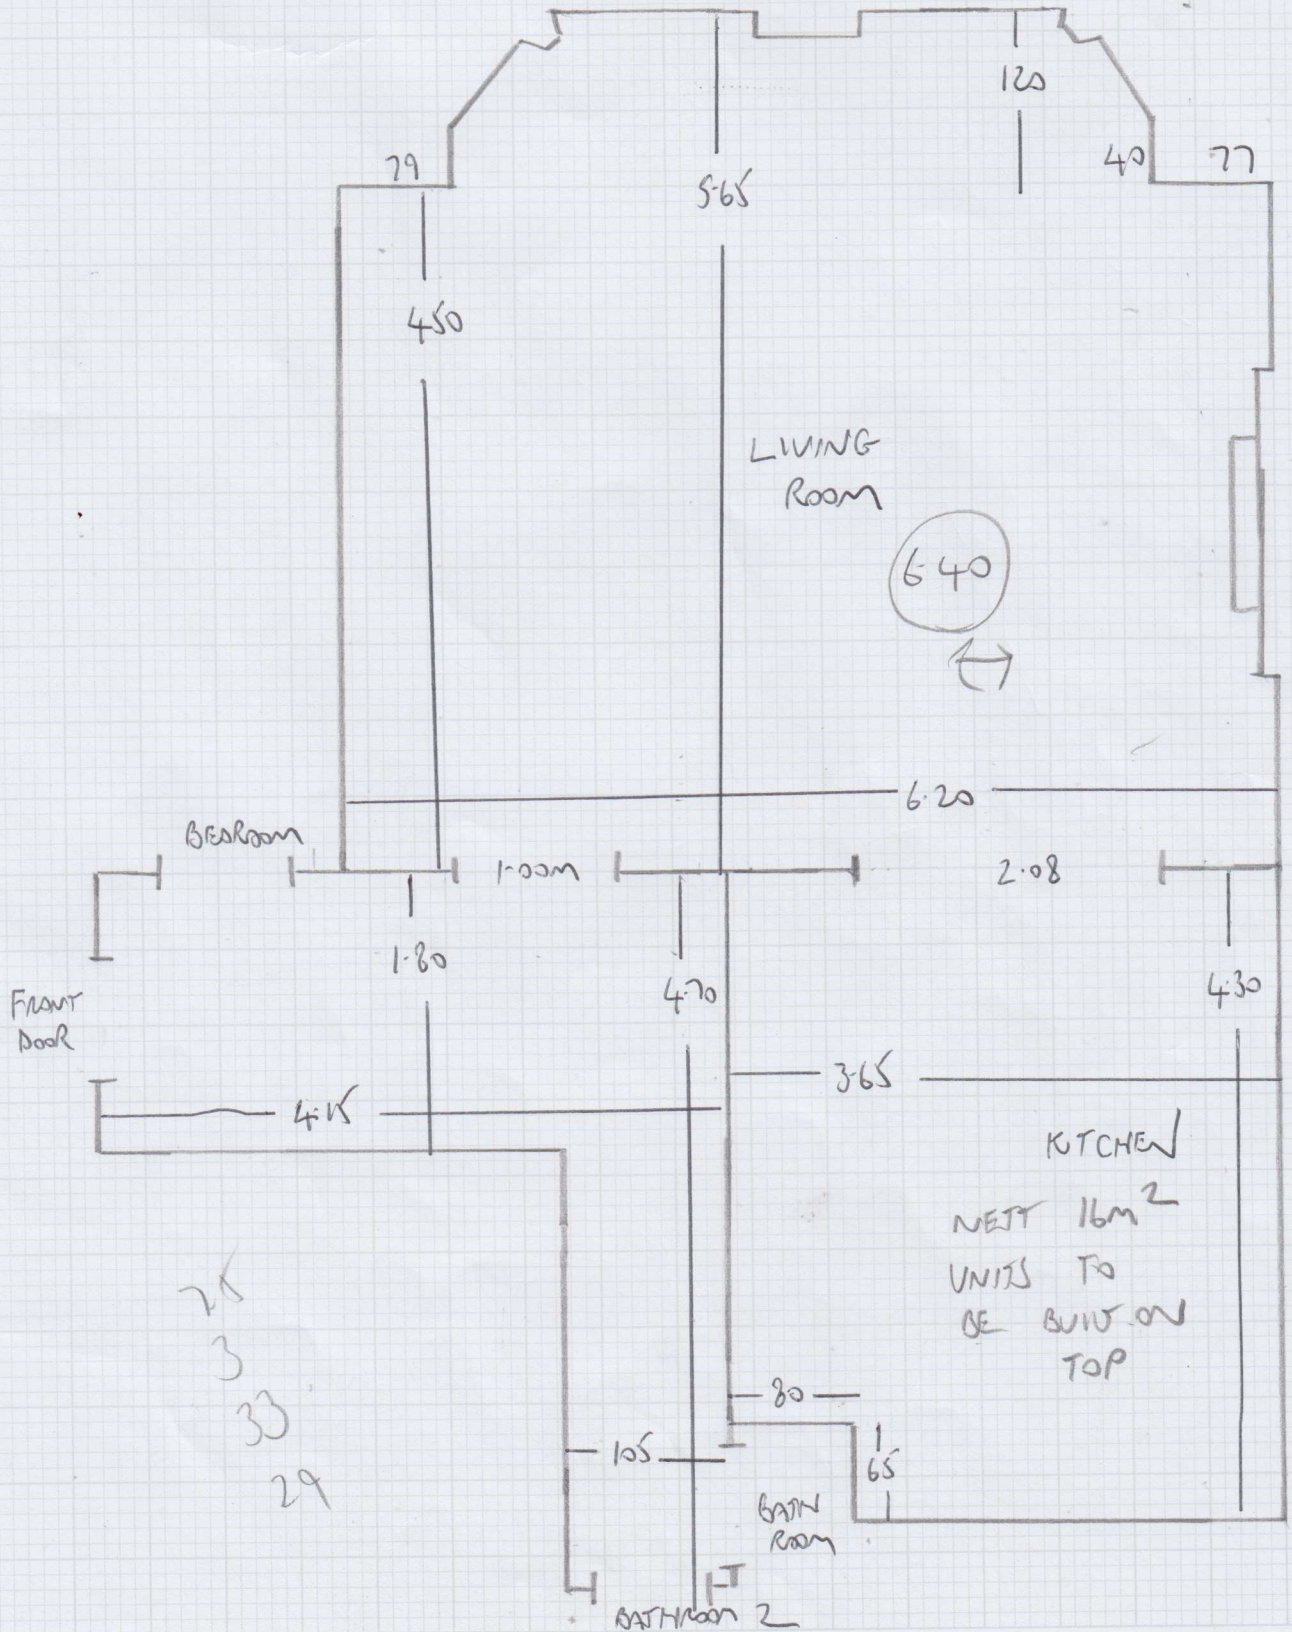

Job No: F29108
 Name: ZIBELLINI
 Address: 34 KENSINGTON MWS,
 TREBOVIR ROAD SWS 9TQ
 Tel: _____
 Sheet: _____ of: _____

mrcarpet
BEATING THE FLOOR

Job No: F29108
Name: ZIBellini
Address: 34 KENSINGTON Mews
TREASURY ROAD SW5 9TR
Tel:
Sheet: of:

Beslam

F29108
ZIBELINI
34 KENSINGTON MANSIONS
SWS 9TR

SEAMING PLAN B

Job No: F29108
 Name: ZIBELINI
 Address: 34 KENNINGTON ROAD
 SWS 9TR
 Tel: _____
 Sheet: _____ of: _____

A
 640 - LIVING RM
 640 - BEDROOM
 640 - CIP
 430 - HALL

 23.50m x 4.00m
 = 94m²

OR

B/
 5.80 - LIVING RM
 5.80 - LIVING RM
 4.75 - BED
 4.75 - BED
 4.90 - HALL

 26.00m x 4.00m = 104m²