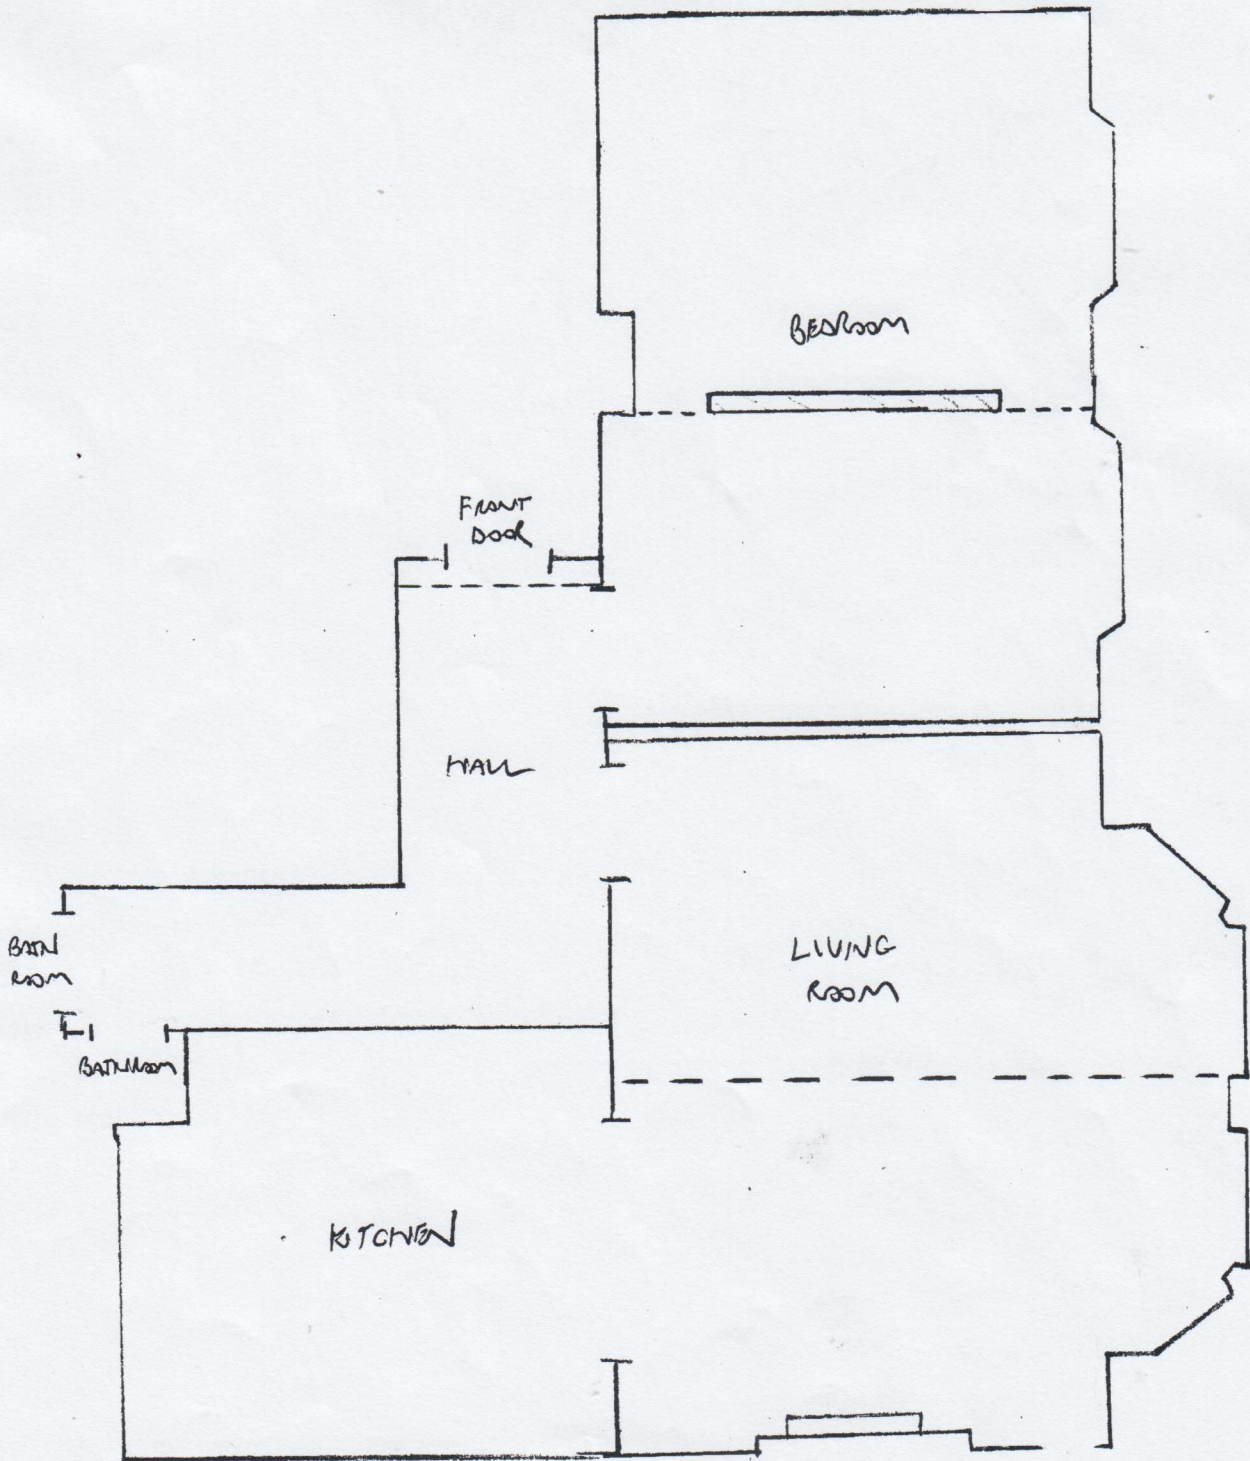

Job No: F29108
 Name: ZIBELLINI
 Address: 34 KENSINGTON MWS,
 TREBOVIR ROAD SWS 9TQ
 Tel: _____
 Sheet: _____ of: _____

mrcarpet
BEATING THE FLOOR

Job No: F29108
Name: ZIBellini
Address: 34 KENSINGTON Mews
TREASURY ROAD SW5 9TR
Tel:
Sheet: of:

Beslam

F29108
ZIBELINI
34 KENSINGTON MANSIONS
SWS 9TR

SEAMING PLAN B

Job No: F29108
 Name: ZIBELINI
 Address: 34 KENNINGTON ROAD
 SWS 9TR
 Tel: _____
 Sheet: _____ of: _____

A
 640 - LIVING RM
 640 - BEDROOM
 640 - CIP
 430 - HALL

 23.50m x 4.00m
 = 94m²

OR

B/
 5.80 - LIVING RM
 5.80 - LIVING RM
 4.75 - BED
 4.75 - BED
 4.90 - HALL

 26.00m x 4.00m = 104m²