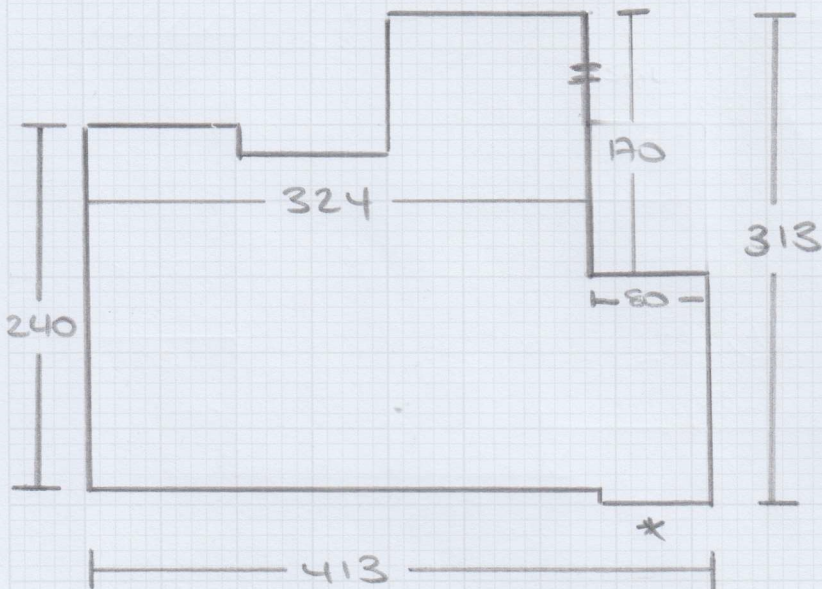

Job No: F29142

Name: SIGNIOLINI

Address: 46 WATT COURT  
LARDEN ROAD

Tel:

Sheet: 1 of 2

- \* 1ST - 89 x 44
- 1ST - 102 x 44
- CAP 1 - 123 x 30
- RAP 2 - 123 x 30
- WRAP BIT - 138 x 40

mrcarpet

EXPERTS FOR FLOOR

Job No: F29142

Name: SIGNOLINI

Address: 46 WATT COURT  
LALDEN LODGE

Tel:

Sheet: 2 of 2

YORK 231

3.90 x 5M