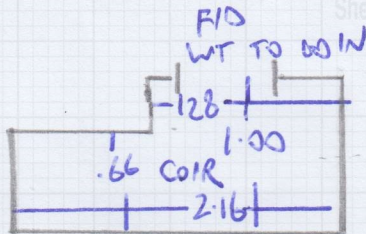

Job No: F29146
Name: HIESLOP
Address: 23 LONGSIDE AVENUE
SWIS SQT

Tel:
Sheet: 1 OF 1

WOOD NOSING (TO BE FITTED)

RISER 73x15

7 STRS .74

9 STRS
.74

FLORENCE
FLO-01

100 115 LAMP	100 5 STRS	100 5 STRS	100 5 STRS
100 2 125 STRS 8 RISER	240	240	240
			240