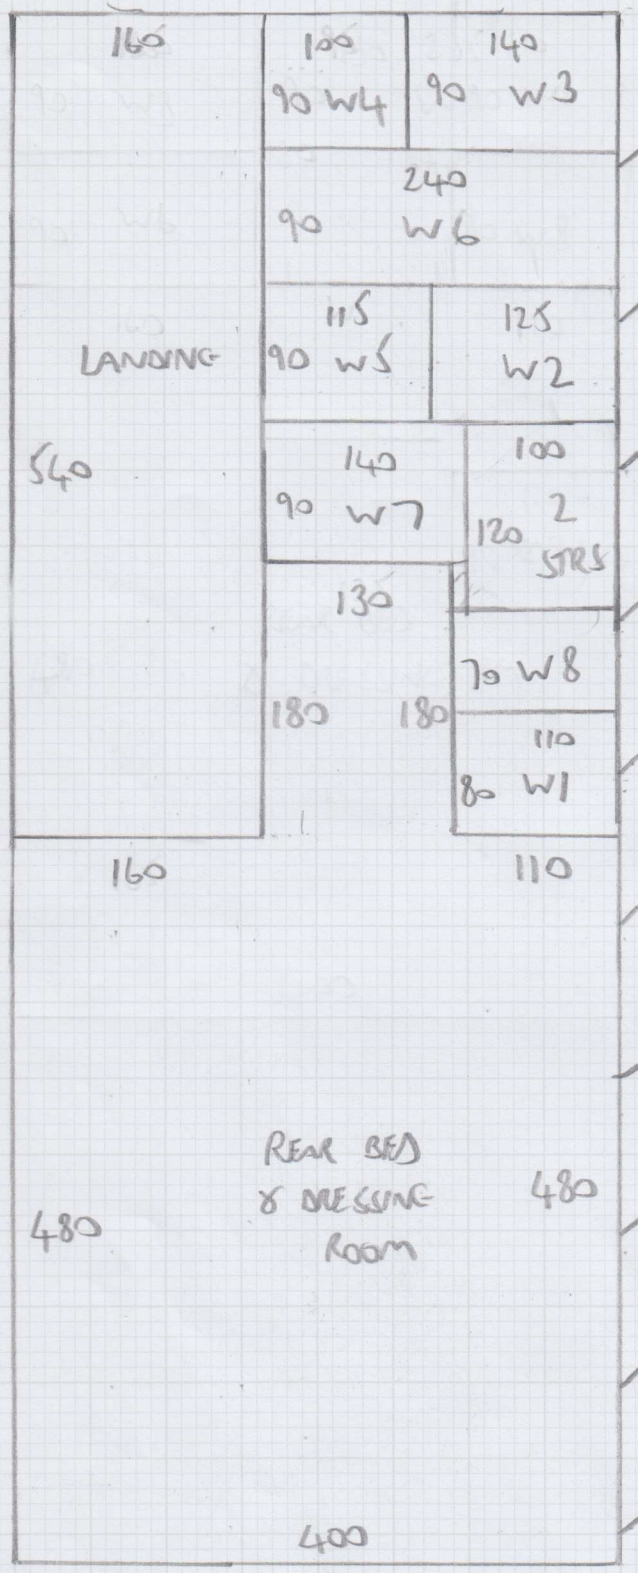

Job No: F29152
 Name: LAABI
 Address: 96 SINCLAIR ROAD
 W14 ONJ
 Tel:
 Sheet: 1 OF 3
 L1 OR USO Ø25Ø

5:45 - FRONT BED
 10:20 } CIP
 4:10 }

 19.75M x 4:00 = 79M²
 (20m roll ordered)

mrcarpets

RESIDENTIAL CARPET LAYERS

Job No: F29152

Name: LAABI

Address: 96 SINCLAIR ROAD
WILLOWBUSH

Tel:

Sheet: 2 OF 3

Job No: F29152
 Name: LAABI
 Address: 96 SINCLAIR ROAD
 W14 0NJ

Tel:
 Sheet: 3 of 3

FRONT

→ WOOD STAIRS
 UP TO LIVING
 ROOM & KITCHEN

REAR
 BEDROOM

TIE
 BATHROOM

- 1 W 96x60 -
 - 2 W 113x63 -
 - 3 W 130x80 -
 - 4 W 85x75 -
 - 9 STAIRS - 86 -
 - 5 W 107x70 -
 - 6 W 130x75 -
 - 7 W 112x75 -
 - 8 W 90x50 -
- PIN UNDER MASH
 F10