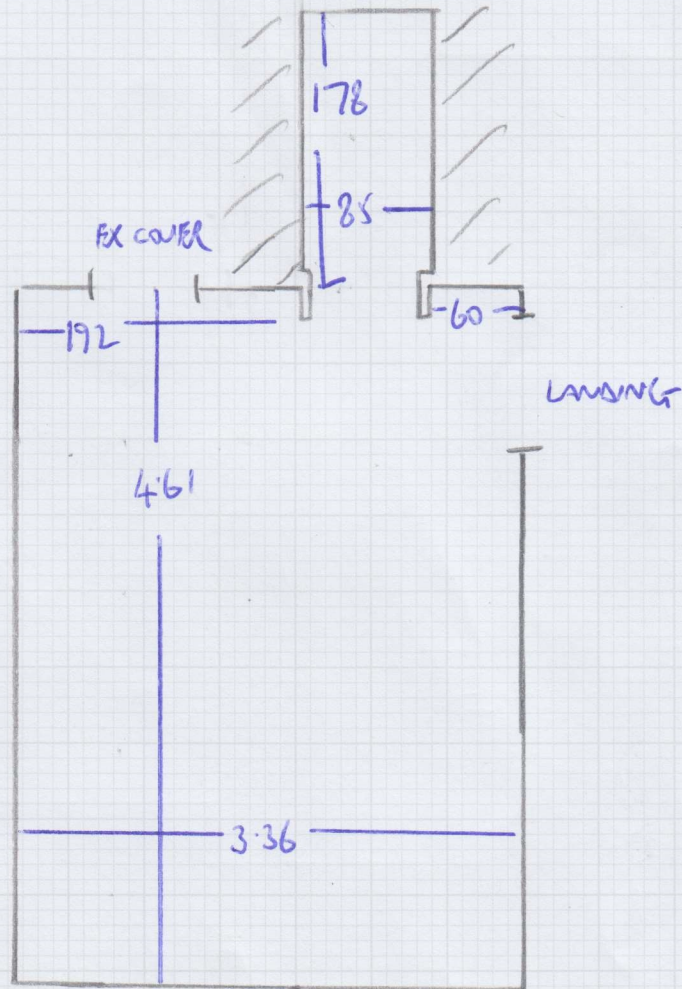

Job No: F29152
 Name: LAABI
 Address: 96 SINCLAIR ROAD
 W14 ONJ
 Tel:
 Sheet: 1 OF 3
 L1 OR USO Ø25Ø

5:45 - FRONT BED
 10:20 } CIP
 4:10 }

 19.75M x 4:00 = 79M²
 (20m roll ordered)

mrcarpets

RESIDENTIAL CARPET LAYERS

Job No: F29152

Name: LAABI

Address: 96 SINCLAIR ROAD
WILLOWBUSH

Tel:

Sheet: 2 OF 3

Job No: F29152
 Name: LAABI
 Address: 96 SINCLAIR ROAD
 W14 0NJ

Tel:
 Sheet: 3 of 3

FRONT

→ WOOD STAIRS
 UP TO LIVING
 ROOM & KITCHEN

REAR
 BEDROOM

TIE
 BATHROOM

- 1 W 96x60 -
 - 2 W 113x63 -
 - 3 W 130x80 -
 - 4 W 85x75 -
 - 9 STAIRS - 86 -
 - 5 W 107x70 -
 - 6 W 130x75 -
 - 7 W 112x75 -
 - 8 W 90x50 -
- PIN UNDER MASH
 F10