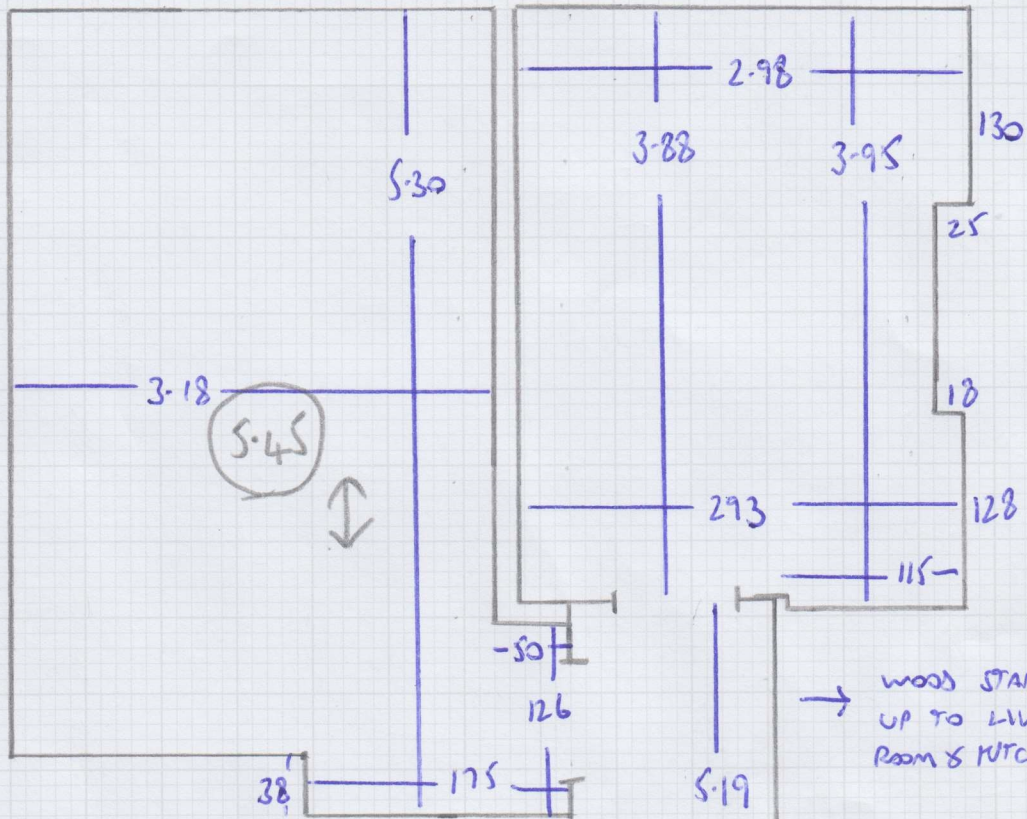

Job No: F29152

Name: LAABI

Address: 96 SINCLAIR ROAD
WILLOWBUSH

Tel:

Sheet: 2 OF 3

Job No: F29152
 Name: LAABI
 Address: 96 SINCLAIR ROAD
 W14 0NJ

Tel:
 Sheet: 3 of 3

FRONT

→ WOOD STAIRS
 UP TO LIVING
 ROOM & KITCHEN

REAR
 BEDROOM

TIE
 BATHROOM

- 1 W 96x60 -
 - 2 W 113x63 -
 - 3 W 130x80 -
 - 4 W 85x75 -
 - 9 STAIRS - 86 -
 - 5 W 107x70 -
 - 6 W 130x75 -
 - 7 W 112x75 -
 - 8 W 90x50 -
- PIN UNDER MASH
 F10