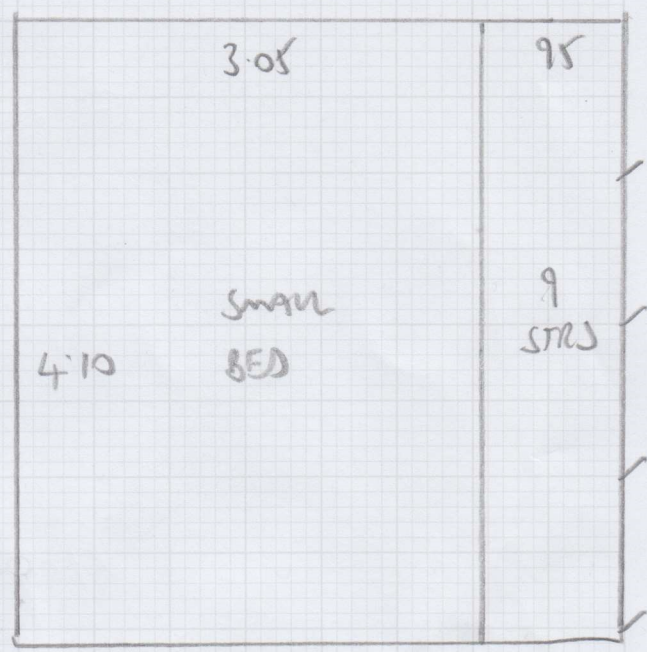

Job No: F29152
 Name: LAABI
 Address: 96 SINCLAIR ROAD
 W14 ONJ
 Tel:
 Sheet: 1 OF 3
 L1 OR USO Ø25Ø

5:45 - FRONT BED
 10:20 } CIP
 4:10 }

 19.75M x 4:00 = 79M²
 (20m roll ordered)

mrcarpets

RESIDENTIAL CARPET LAYERS

→ WOOD STAIRS
 UP TO LIVING
 ROOM & KITCHEN

REAR
 BEDROOM

TIE
 BATHROOM

- 1 W 96x60 -
 - 2 W 113x63 -
 - 3 W 130x80 -
 - 4 W 85x75 -
 - 9 STAIRS - 86 -
 - 5 W 107x70 -
 - 6 W 130x75 -
 - 7 W 112x75 -
 - 8 W 90x50 -
- PIN UNDER MASH
 F10