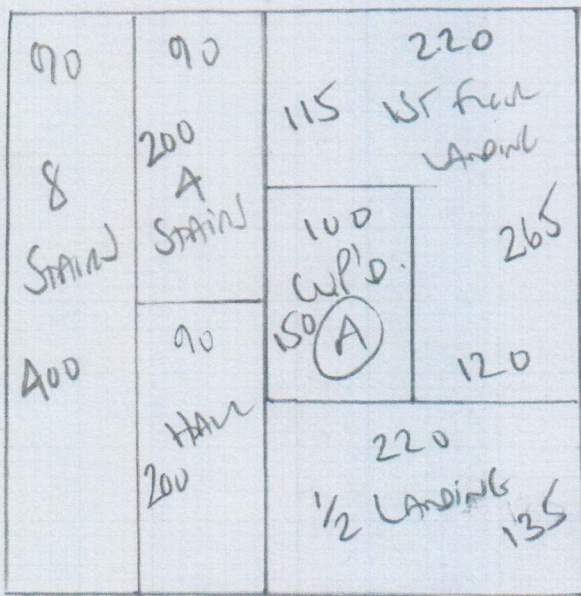

~~2555~~ F29153

Ellis
32c DELATNO S7
SWB 7L-1

1 x 1

A ↑
45 x 74

81
45 x 76

WORK 231

400

~~Living Room~~
~~Colour 9th Stairs~~

400m x 400m

16m²

~~Unit 1 - 1st floor - 1st floor~~
~~Does not include...~~