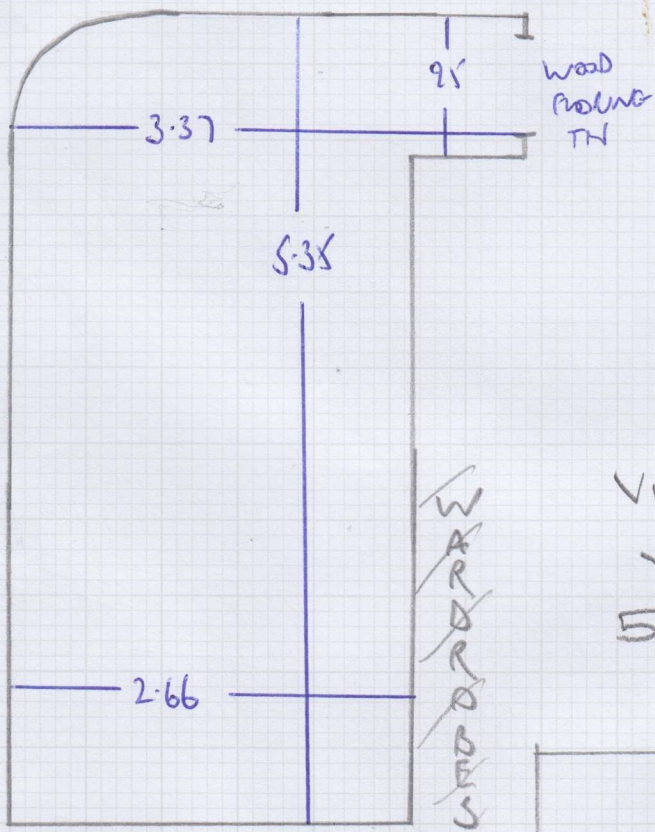

Job No: F29155
Name: BONAOK
Address: 34A MARKET SQUARE
WYFOLD RD SW6 6UA
Tel:
Sheet: 1 OF 1

VERDE -
VER-27
5-50 x 4MTR
4MTR

NOT TO SCALE