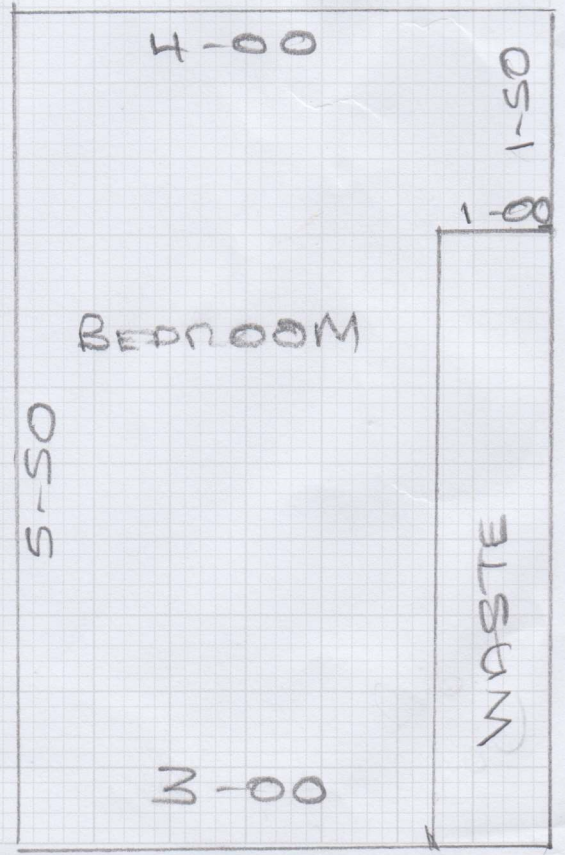

Job No: F29155
Name: BONAOK
Address: 34A MARKET SQUARE
WYFOLD RD SW6 6UA
Tel:
Sheet: 1 OF 1

VERDE -
VER-27
5-50 x 4MTR
4MTR

NOT TO SCALE