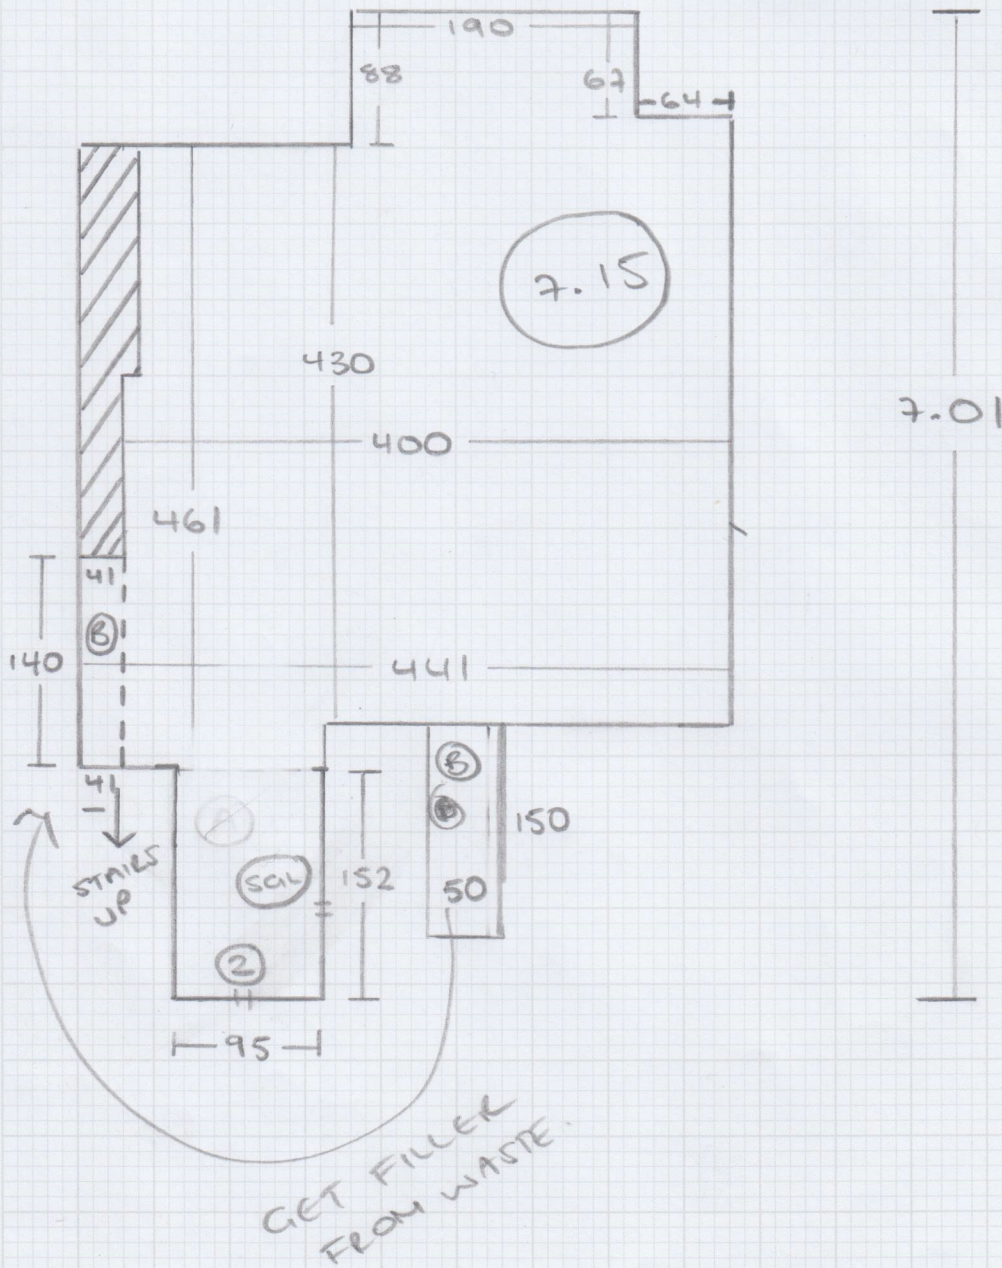

Job No: F29156
Name: 41 CLONNEL ST
Address: SW6
MITCHELL
Tel:
Sheet: 1 OF 2

NEW ENGLAND
NEWPORT NE-6006

Job No: FZ9156

Name: MITCHELL

Address: 41 CLOMEL ROAD
SW6 SBL

Tel:

Sheet: 2 of 2

BASEMENT