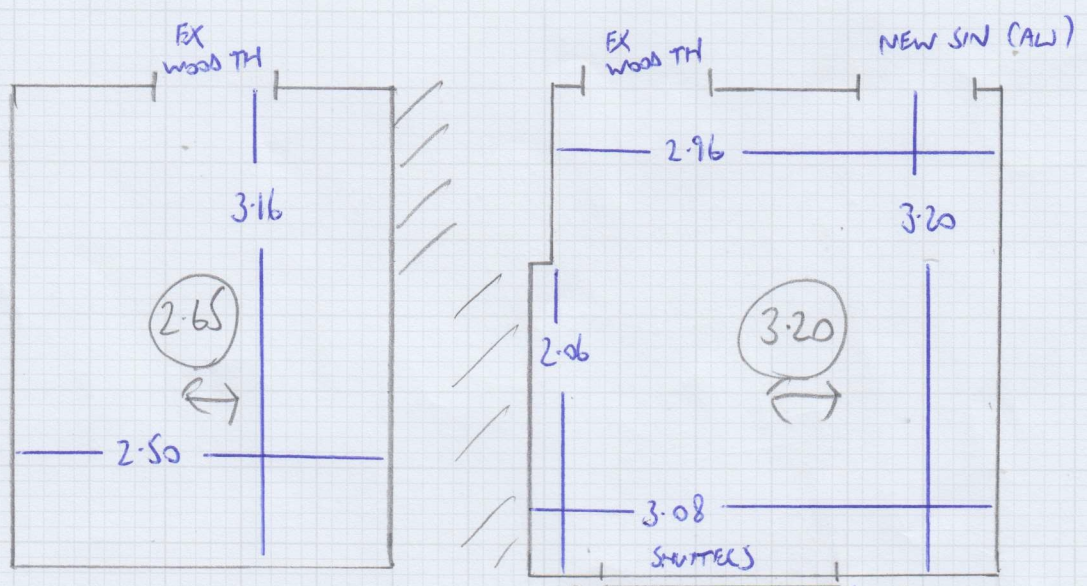

Job No: F29152
 Name: WEISS
 Address: 99 BRAMPTON PARK
 CRESCENT SW6 1SP
 Tel:
 Sheet: of:

NO
 SHORINGS & BIG GAP
 FAP SLIGHTLY UP WALL.
 RETURN & FIT WHEN WALLS
 HAVE BEEN REPAIRED.
 SMALL SLIP MAT FROM WASTE
 1.50 X .50