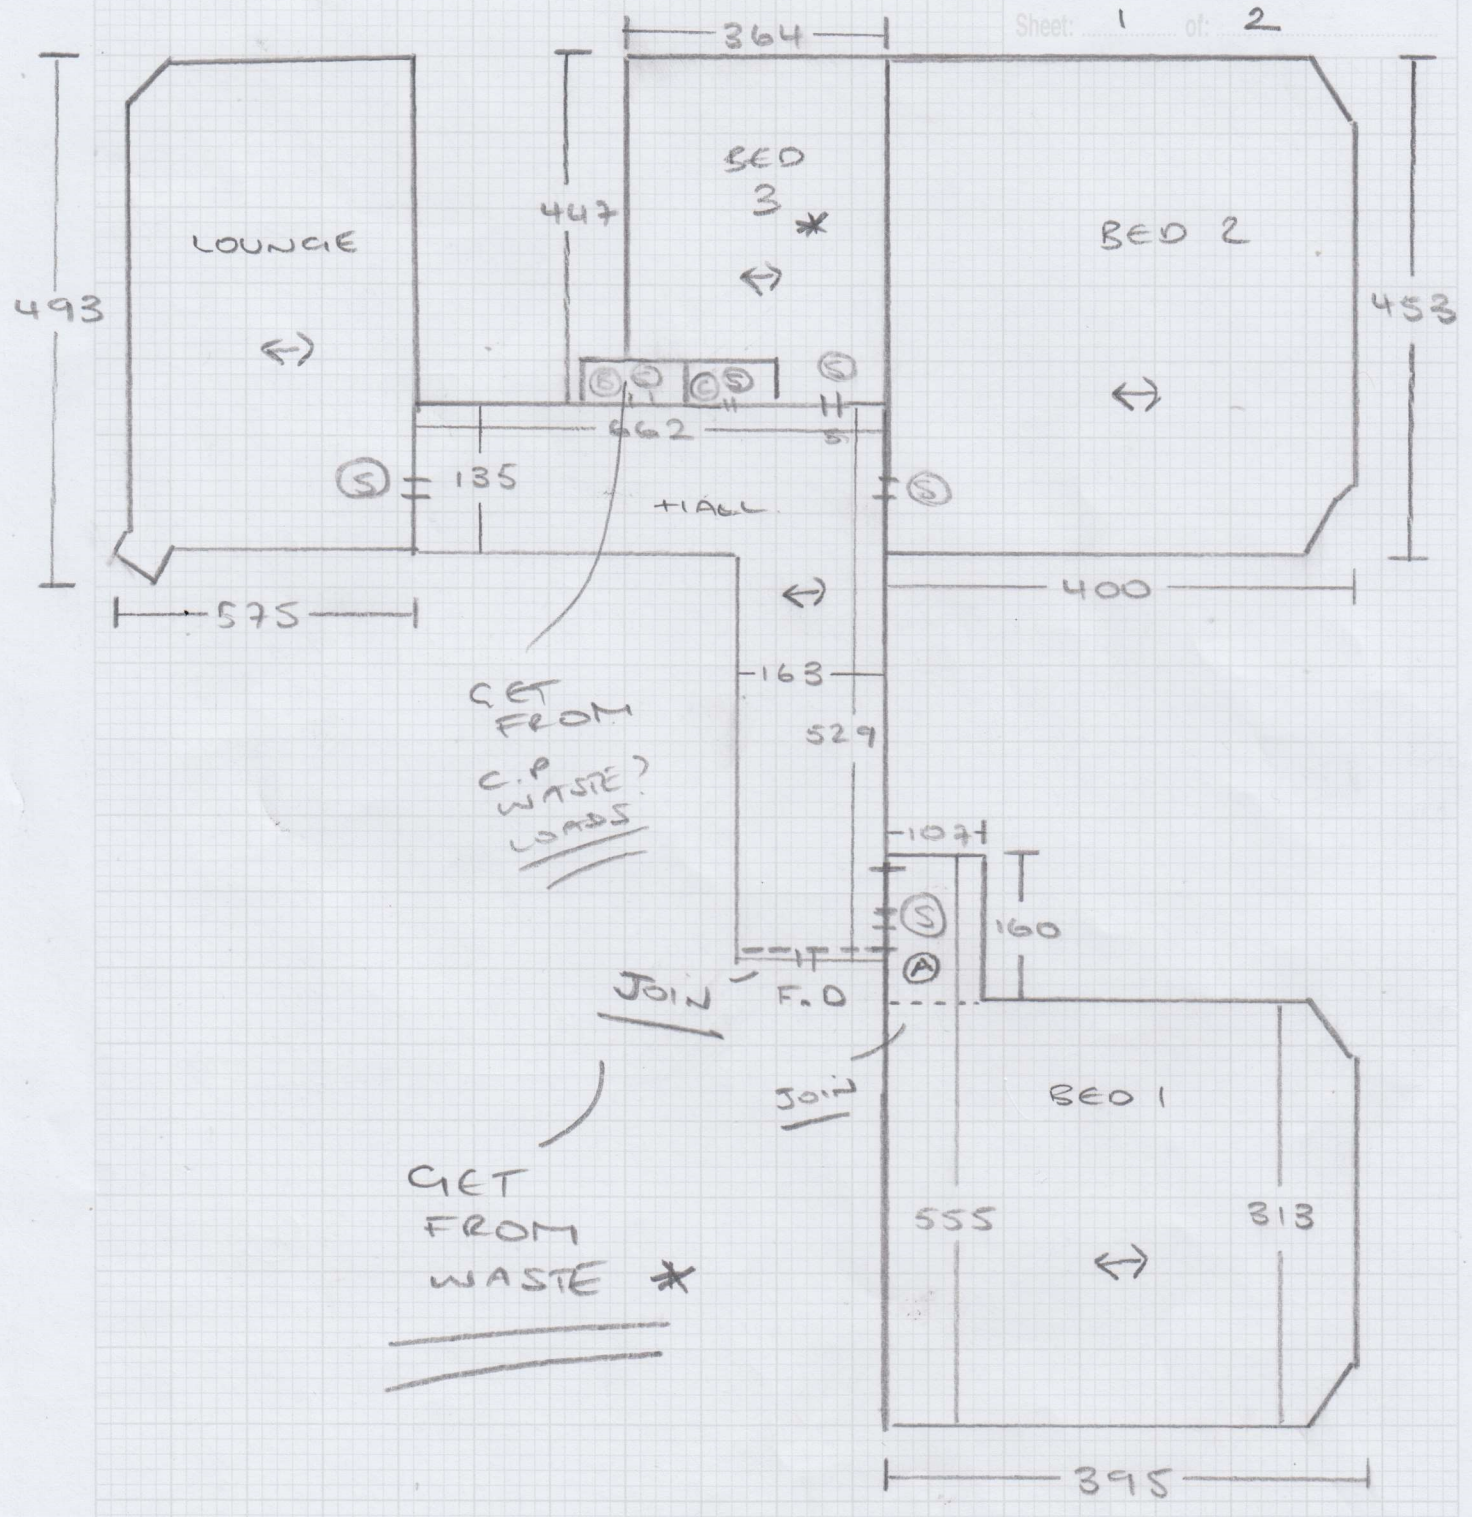

NOT TO SCALE

Job No: F29169
 Name: MYLCHREEST
 Address: 45 RIVERSIDE CT
 20 NINE ELMS LANE
 Tel:
 Sheet: 1 of 2

Job No: F29169
Name: MYLCHIREEST
Address: 45 RIVERSIDE CT
20 NINE ELMS LANE
Tel:
Sheet: 2 of: 2

CP - 7.20 x 5M
 BED 2 - 4.10 x 5M
 BED 3 - 3.80 x 5M
 LOUNGE - 5.90 x 5M
 21.00 x 5M
 (105M²)