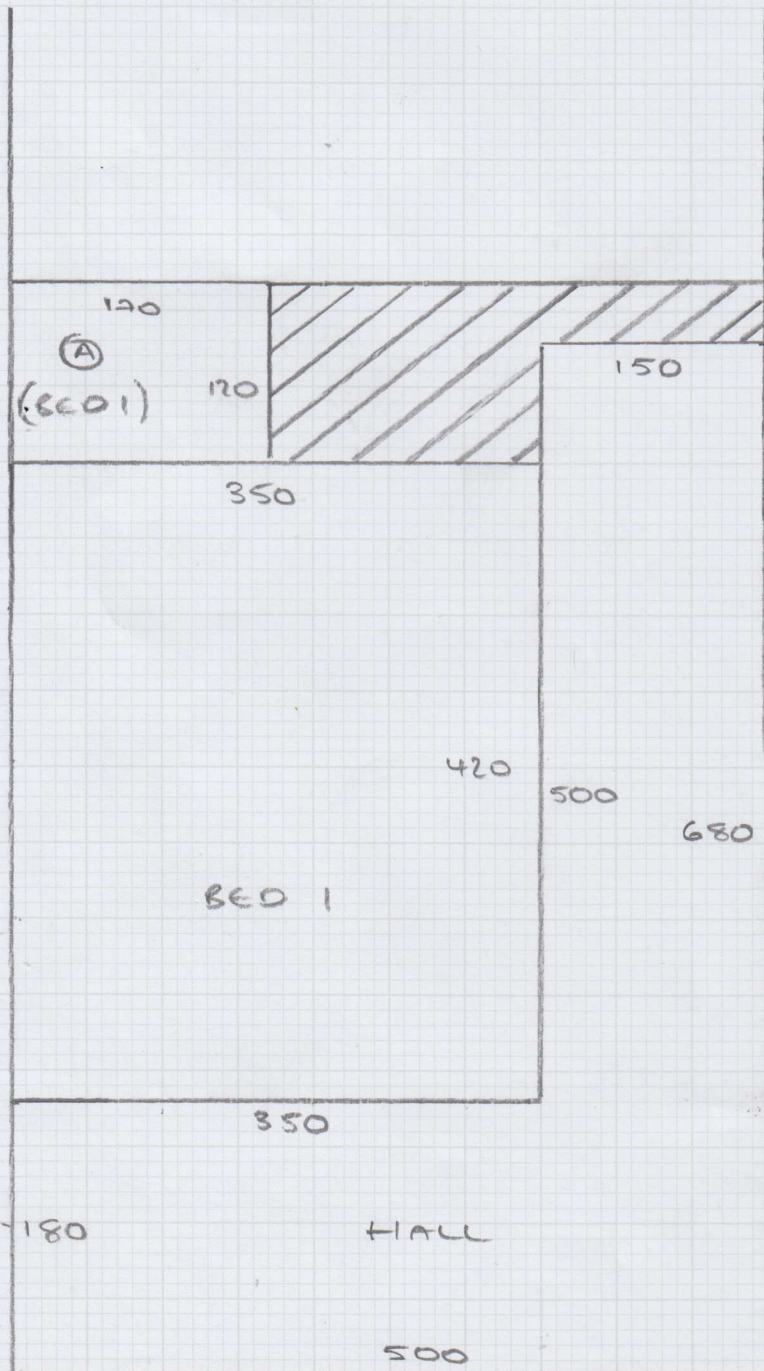

NOT TO SCALE

Job No: F29169
 Name: MYLCHREEST
 Address: 45 RIVERSIDE CT
 20 NINE ELMS LANE
 Tel:
 Sheet: 1 of 2

Job No: F29169
Name: MYLCHIREEST
Address: 45 RIVERSIDE CT
20 NINE ELMS LANE
Tel:
Sheet: 2 of: 2

CP - 7.20 x 5M
 BED 2 - 4.10 x 5M
 BED 3 - 3.80 x 5M
 LOUNGE - 5.90 x 5M
 21.00 x 5M
 (105M²)