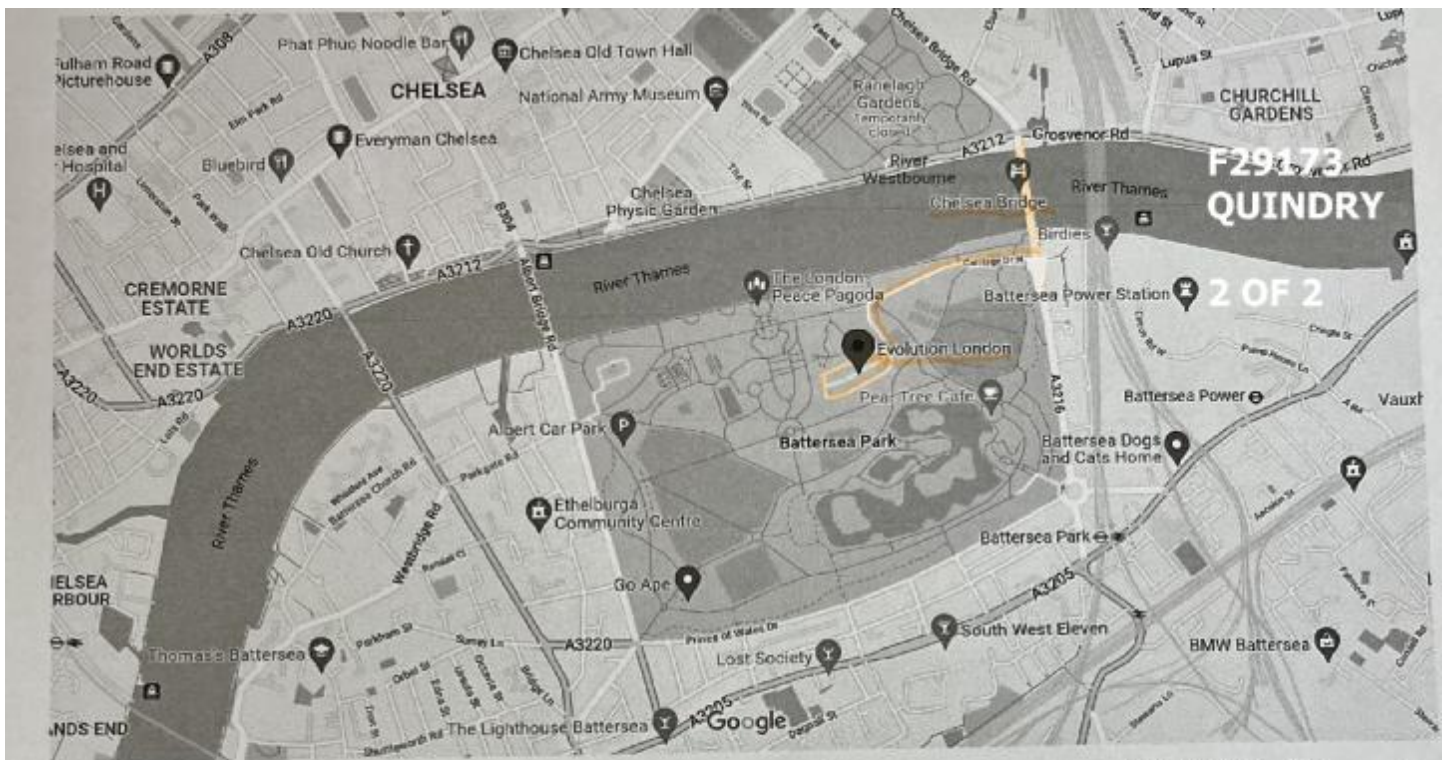

Job No: F29173
Name: QUINDRY
Address: STAND C06
EVOLUTION LONDON
Tel: SW11 4NJ
Sheet: 1 of 2
NEW ENGLAND
STAMFORD
NE-6033

IMPORTANT

CUT DOWN + RE-WRAP BOTH
PIECES PRIOR TO DELIVERY

ENTRY VIA CHELSEA BRIDGE GATE
ONLY

DELIVERY ONLY - CUSTOMER
STAND INSTALLERS TO FIT

SEE OTHER DELIVERY SHEET
FOR MORE INFO

Evolution London

4.4 ★★★★★ 777 reviews
Events Venue

- 
Directions
- 
Save
- 
Nearby
- 
Send to your phone
- 
Share

 Riverbank Business Park, Chelsea Brg, London
SW11 4NJ

Located in: Battersea Park

 Opens at 09:00

 evolutionlondon.com

 020 7836 1035

 E9 6AM London