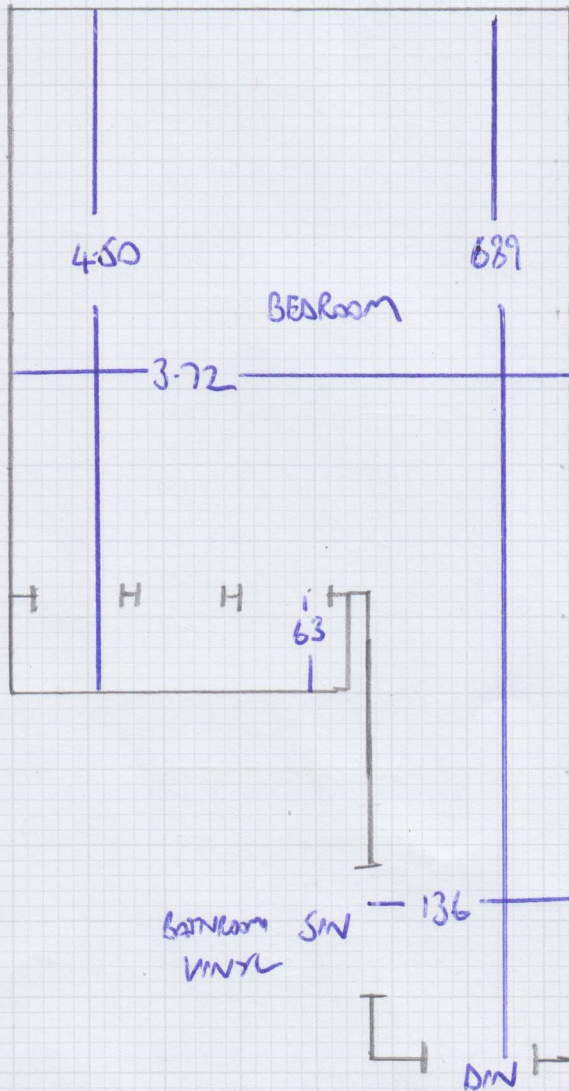

Job No: F29181
Name: Joan Piercy
Address: 32 MYCHETT HEATH
MYCHETT GU16 6DP
Tel:
Sheet: 1 of 2

YORK VELVET
YOR-226
7-00 x 4MTR

Job No: F21125 F29181
 Name: CLEMENT WEISS PIERCY
 Address: 32 MYCHETT HEATH
 MYCHETT, CAMBERLEY GU16 6DP
 Tel: _____
 Sheet: 2 OF 2

FIRST Floor

GROUND Floor W.C.

QUARTZ PRO
 CONCRETE
 MARBLE 637