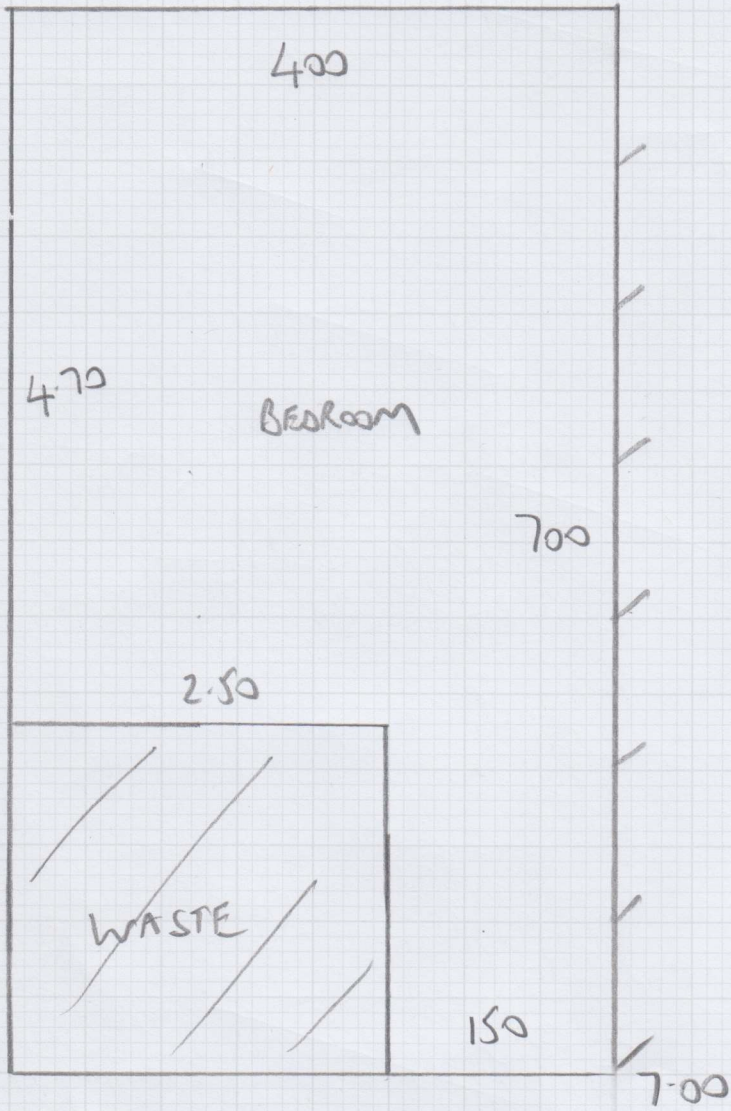

Job No: F29181
Name: Joan Piercy
Address: 32 MYCHETT HEATH
MYCHETT GU16 6DP
Tel:
Sheet: 1 of 2

YORK VELVET
YOR-226
7-00 x 4MTR

Job No: F21125 F29181
 Name: CLEMENT WEISS PIERCY
 Address: 32 MYCHETT HEATH
 MYCHETT, CAMBERLEY GU16 6DP
 Tel: _____
 Sheet: 2 OF 2

FIRST Floor

GROUND Floor W.C.

QUARTZ PRO
 CONCRETE
 MARBLE 637