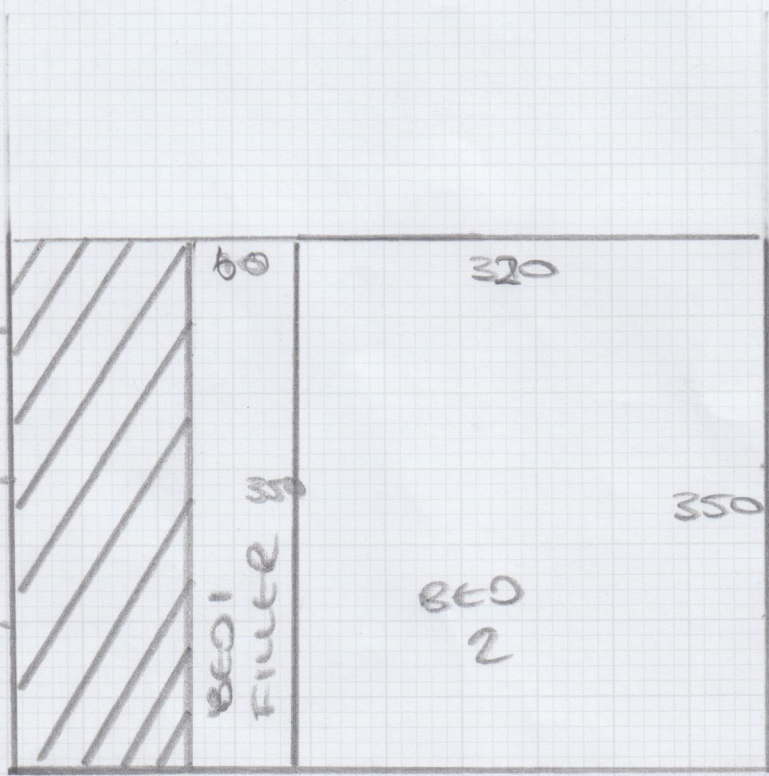

Job No: F29186
Name: FLIGHT
Address: 9 BARTON CO
500 W14 9HB
Tel:
Sheet: 1 of 2

Sisal M/BONE
HOLBURY

5.60
3.50 x 5mtr

Job No: F29186
Name: FLIGHT
Address: 9 BALTON RD
W14 9TB
Tel:
Sheet: 2 of 2

SISAL H/BONE
HOLBURY

BED 1 - 5.60
VSM
CP = 3.50 x
5M

9.1 VSM
45.5 M²