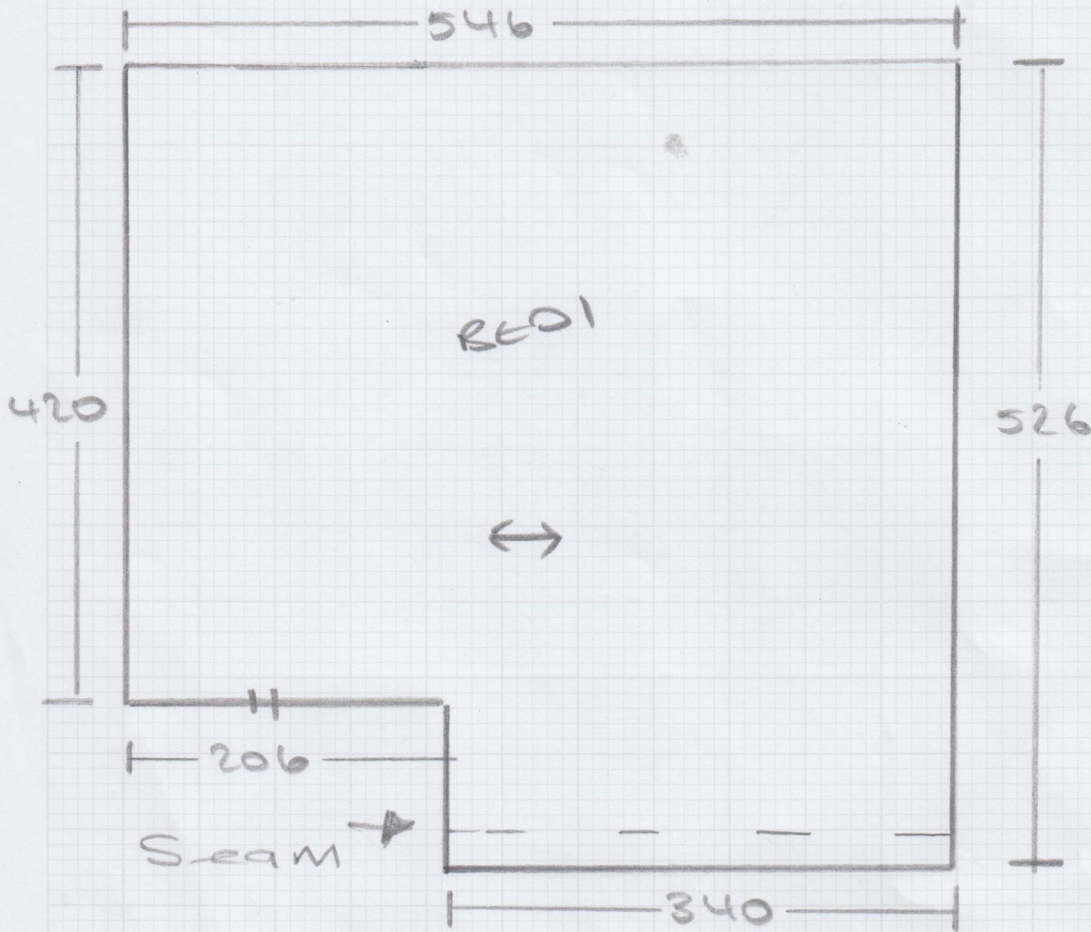

Job No: F29186
Name: FLIGHT
Address: 9 BARTON CO
500 W14 9HB
Tel:
Sheet: 1 of 2

Sisal M/BONE
HOLBURY

5.60
3.50 x 5mtr

Job No: F29186
Name: FLIGHT
Address: 9 BALTON RD
W14 9TB
Tel:
Sheet: 2 of 2

SISAL H/BONE
HOLBURY

BED 1 - 5.60
VSM
CP = 3.50 x
5M

9.1 VSM
45.5 M²