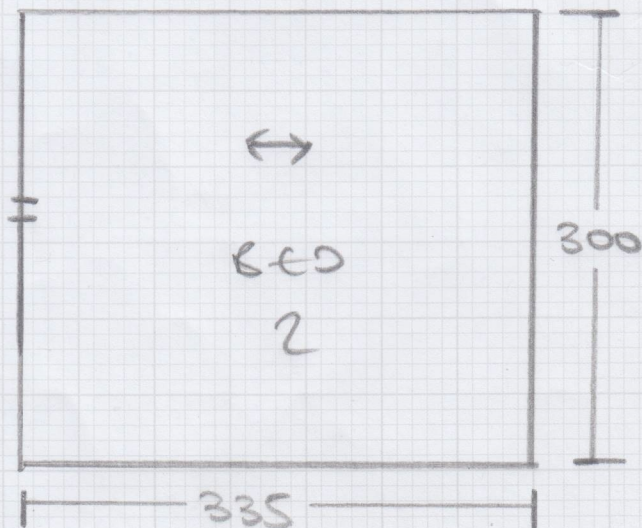

Job No: F29186
Name: FLIGHT
Address: 9 BARTON CO
500 W14 9HB
Tel:
Sheet: 1 of 2

Sisal M/BONE
HOLBURY

5.60
3.50 x 5mtr

Job No: F29186
Name: FLIGHT
Address: 9 BALTON RD
W14 9TB
Tel:
Sheet: 2 of 2

SISAL H/BONE
HOLBURY

BED 1 - 5.60
VSM
CP = 3.50 x
5M

9.1 VSM
45.5 M²