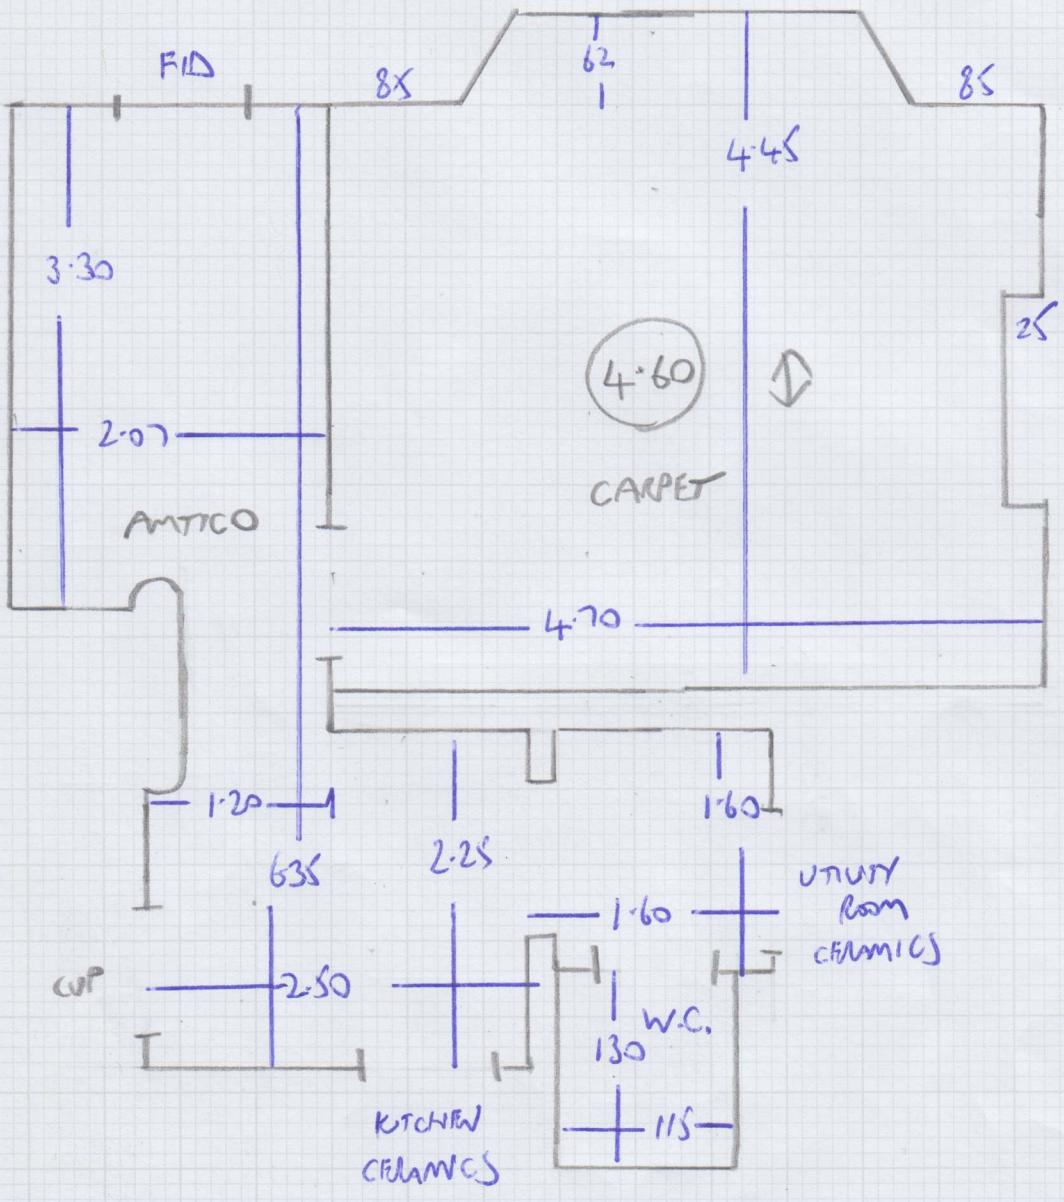

Job No: F29210
 Name: WORTHINGTON
 Address: 89 MADRID ROAD
 SW13 9PG
 Tel: _____
 Sheet: _____ of: _____

COTSWOLD
 EASTINGTON
 1 OF 5

Job No: F29210
 Name: WORTHINGTON
 Address: 89 MADRID ROAD
 SW13 9PG
 Tel: _____
 Sheet: _____ of _____

COTSWOLD
 EASTINGTON
 2 OF 5

3.60 }
 5.55 } CIP
 5.90 }
 3.00 }
 2.80 }
 4.25 MASTER BED
 4.60 RECEPTION

 29.70 x 5.00m = 148.5M²

Job No: F29210
 Name: WORTHINGTON
 Address: 89 MASEN ROAD
 SW13 9PG
 Tel:
 Sheet: 3 OF 5

GROUND FLOOR

18 m² ANTICO NETT

Job No: F29210

Name: WORTHINGTON

Address: 89 MADRID ROAD
SW13 9PG

Tel:

Sheet: 4 OF 5

Job No: F29210
 Name: WORTHINGTON
 Address: 89 MAPLED ROAD
 SW13 9PG
 Tel:
 Sheet: S0F5

TOP FLOOR