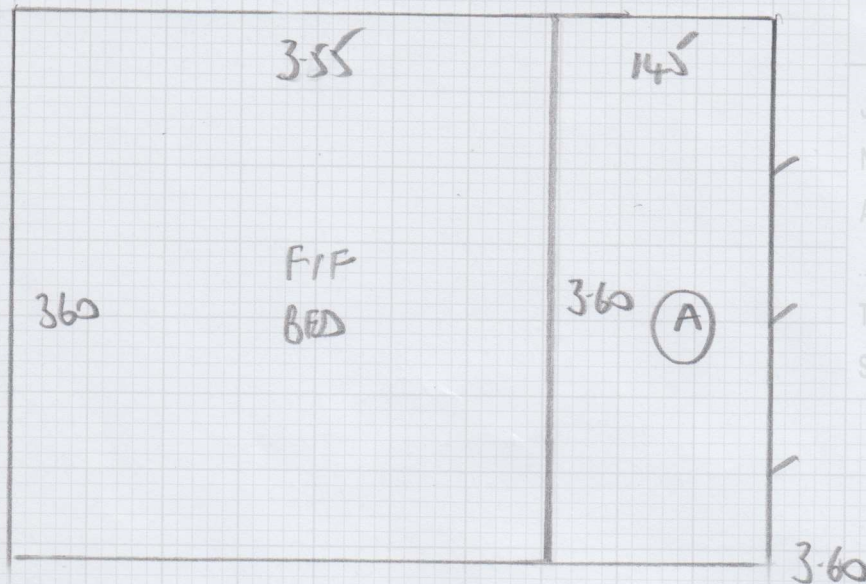

Job No: F29210
 Name: WORTHINGTON
 Address: 89 MADRID ROAD
 SW13 9PG
 Tel: _____
 Sheet: _____ of: _____

COTSWOLD
 EASTINGTON
 1 OF 5

Job No: F29210
 Name: WORTHINGTON
 Address: 89 MADRID ROAD
 SW13 9PG
 Tel: _____
 Sheet: _____ of _____

COTSWOLD
 EASTINGTON
 2 OF 5

3.60 }
 5.55 } CIP
 5.90 }
 3.00 }
 2.80 }
 4.25 MASTER BED
 4.60 RECEPTION

 29.70 x 5.00m = 148.5M²

Job No: F29210
 Name: WORTHINGTON
 Address: 89 MASEN ROAD
 SW13 9PG
 Tel:
 Sheet: 3 OF 5

GROUND FLOOR

18 m² ANTICO NETT

Job No: F29210

Name: WORTHINGTON

Address: 89 MADRID ROAD
SW13 9PG

Tel:

Sheet: 4 OF 5

Job No: F29210
 Name: WORTHINGTON
 Address: 89 MAPLED ROAD
 SW13 9PG
 Tel:
 Sheet: S0F5

TOP FLOOR