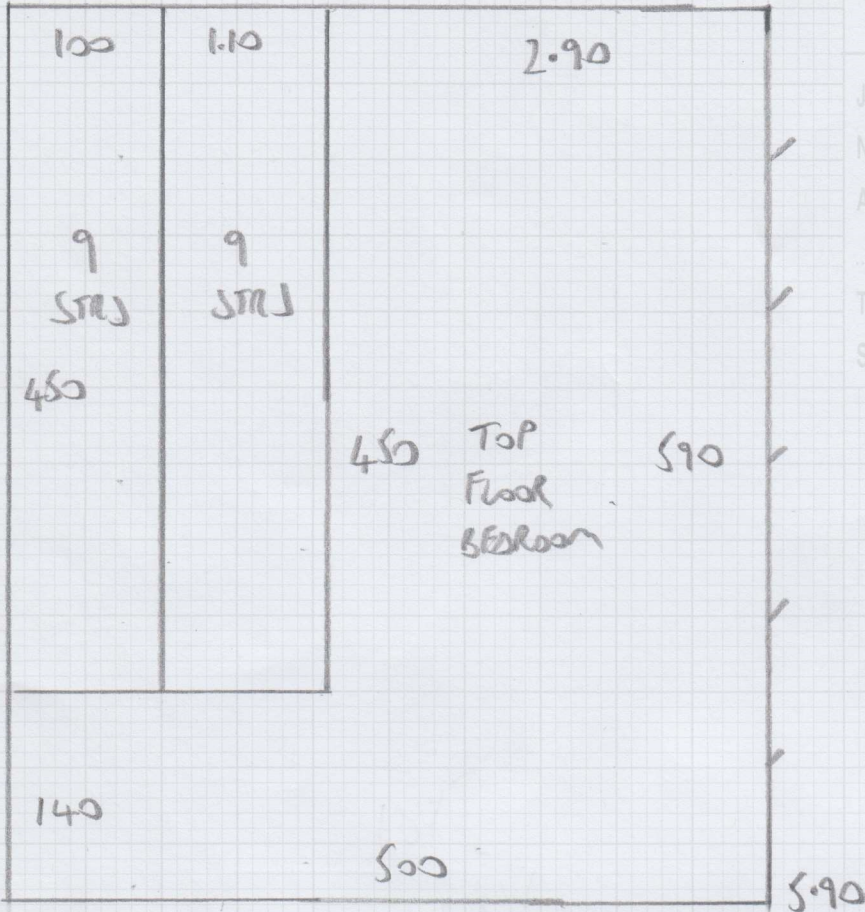

Job No: F29210
 Name: WORTHINGTON
 Address: 89 MADRID ROAD
 SW13 9PG
 Tel: _____
 Sheet: _____ of: _____

COTSWOLD
 EASTINGTON
 1 OF 5

Job No: F29210
 Name: WORTHINGTON
 Address: 89 MADRID ROAD
 SW13 9PG
 Tel: _____
 Sheet: _____ of _____

COTSWOLD
 EASTINGTON
 2 OF 5

3.60 }
 5.55 } CIP
 5.90 }
 3.00 }
 2.80 }
 4.25 MASTER BED
 4.60 RECEPTION

 29.70 x 5.00m = 148.5M²

Job No: F29210
 Name: WORTHINGTON
 Address: 89 MASEN ROAD
 SW13 9PG
 Tel:
 Sheet: 3 OF 5

GROUND FLOOR

18 m² ANTICO NETT

Job No: F29210

Name: WORTHINGTON

Address: 89 MADRID ROAD
SW13 9PG

Tel:

Sheet: 4 OF 5

Job No: F29210
 Name: WORTHINGTON
 Address: 89 MAPLED ROAD
 SW13 9PG
 Tel:
 Sheet: S0F5

TOP FLOOR