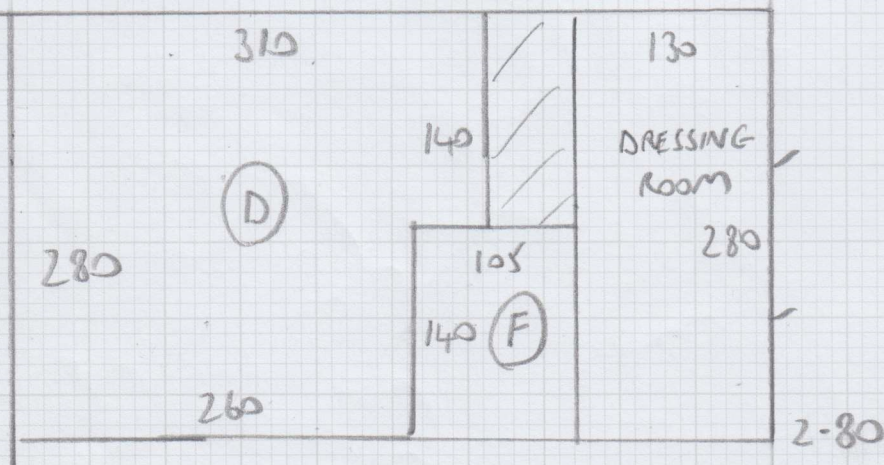

Job No: F29210
 Name: WORTHINGTON
 Address: 89 MADRID ROAD
 SW13 9PG
 Tel: _____
 Sheet: _____ of: _____

COTSWOLD
 EASTINGTON
 1 OF 5

Job No: F29210
 Name: WORTHINGTON
 Address: 89 MADRID ROAD
 SW13 9PG
 Tel: _____
 Sheet: _____ of _____

COTSWOLD
 EASTINGTON
 2 OF 5

3.60 }
 5.55 } CIP
 5.90 }
 3.00 }
 2.80 }
 4.25 MASTER BED
 4.60 RECEPTION

 29.70 x 5.00m = 148.5M²

Job No: F29210
 Name: WORTHINGTON
 Address: 89 MASEN ROAD
 SW13 9PG
 Tel:
 Sheet: 3 OF 5

GROUND FLOOR

18 m² ANTICO NETT

Job No: F29210

Name: WORTHINGTON

Address: 89 MADRID ROAD
SW13 9PG

Tel:

Sheet: 4 OF 5

Job No: F29210
 Name: WORTHINGTON
 Address: 89 MAPLED ROAD
 SW13 9PG
 Tel:
 Sheet: S0F5

TOP FLOOR