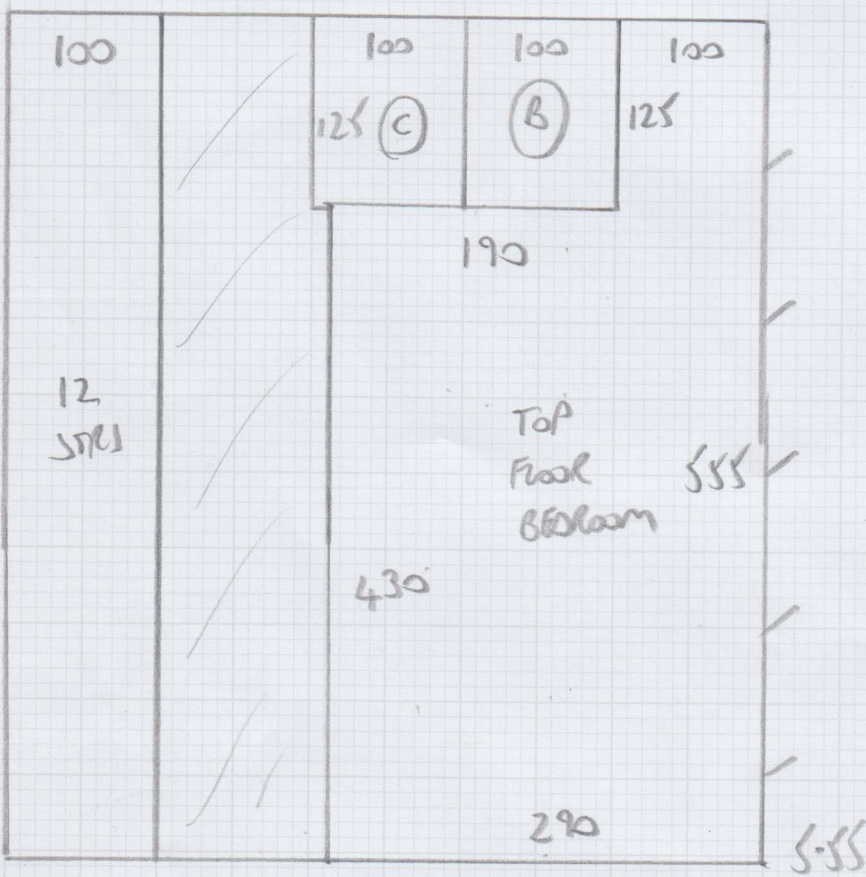

Job No: F29210
 Name: WORTHINGTON
 Address: 89 MADRID ROAD
 SW13 9PG
 Tel: _____
 Sheet: _____ of: _____

COTSWOLD
 EASTINGTON
 1 OF 5

Job No: F29210
 Name: WORTHINGTON
 Address: 89 MADRID ROAD
 SW13 9PG
 Tel: _____
 Sheet: _____ of _____

COTSWOLD
 EASTINGTON
 2 OF 5

3.60 }
 5.55 } CIP
 5.90 }
 3.00 }
 2.80 }
 4.25 MASTER BED
 4.60 RECEPTION

 29.70 x 5.00m = 148.5M²

Job No: F29210
 Name: WORTHINGTON
 Address: 89 MASEN ROAD
 SW13 9PG
 Tel:
 Sheet: 3 OF 5

GROUND FLOOR

18 m² ANTICO NETT

Job No: F29210

Name: WORTHINGTON

Address: 89 MADRID ROAD
SW13 9PG

Tel:

Sheet: 4 OF 5

Job No: F29210
 Name: WORTHINGTON
 Address: 89 MAPLED ROAD
 SW13 9PG
 Tel:
 Sheet: S0F5

TOP FLOOR