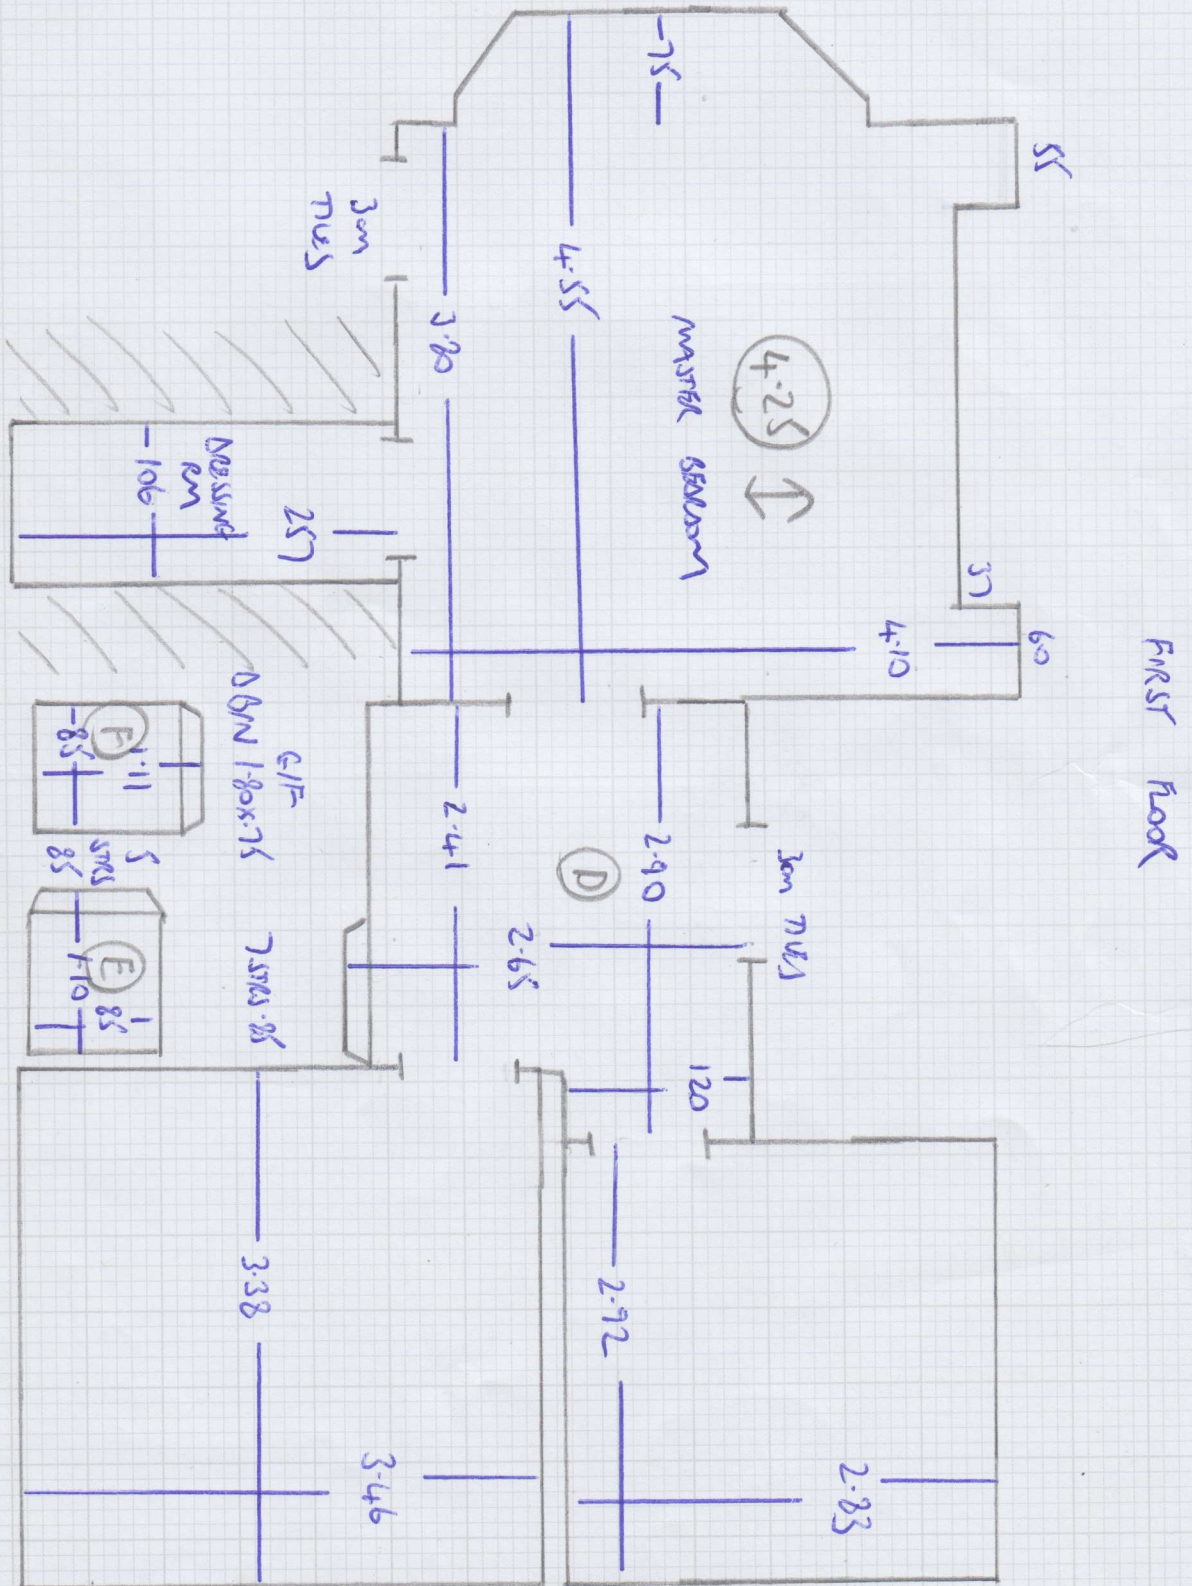

COTSWOLD
 EASTINGTON
 2 OF 5

3.60 }
 5.55 } CIP
 5.90 }
 3.00 }
 2.80 }
 4.25 MASTER BED
 4.60 RECEPTION

 29.70 x 5.00m = 148.5M²

Job No: F29210
 Name: WORTHINGTON
 Address: 89 MASEN ROAD
 SW13 9PG
 Tel:
 Sheet: 3 OF 5

GROUND FLOOR

18 m² ANTICO NETT

Job No: F29210

Name: WORTHINGTON

Address: 89 MADRID ROAD
SW13 9PG

Tel:

Sheet: 4 OF 5

Job No: F29210
 Name: WORTHINGTON
 Address: 89 MAPLED ROAD
 SW13 9PG
 Tel:
 Sheet: S0F5

TOP FLOOR