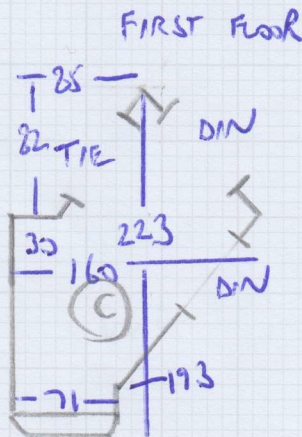

TOP FLOOR
 RISER 72x15
 1 STR 72

- 1 W 97x63
- 2 W 115x72
- 3 W 76x68
- 6 STR 78x47

- 1 STR 72
- 4 W 85x58
- 5 W 106x67
- 6 W 73x67
- 7 W 88x60
- 8 W 107x68
- 9 W 76x57
- 5 STR 76

2.40
 2.70

 5.10 x 4.00

Job No: F29215
 Name: MEIRING
 Address: 9 KUNNOUL ROAD
 W6 8NG

Tel:
 Sheet: 1 OF 1

BEST STRIPE
 129

2.40

2.70

END OF ROLL - CUT
 AS PER PLAN CAREFULLY