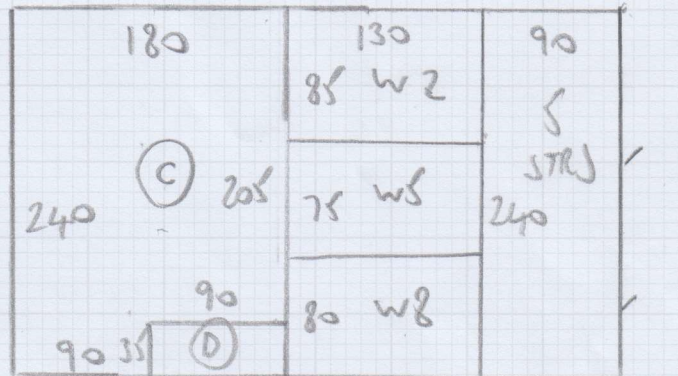

TOP FLOOR
 RISER 72x15
 1 STR 72

- 1 W 97x63
- 2 W 115x72
- 3 W 76x68
- 6 STR 78x47

- 1 STR 72
- 4 W 85x58
- 5 W 106x67
- 6 W 73x67
- 7 W 88x60
- 8 W 107x68
- 9 W 76x57
- 5 STR 76

2.40
 2.70

 5.10 x 4.00

Job No: F29215
 Name: MEIRING
 Address: 9 KUNNOUL ROAD
 W6 8NG

Tel:
 Sheet: 1 OF 1

BEST STRIPE
 129

2.40

2.70

END OF ROLL - CUT
 AS PER PLAN CAREFULLY