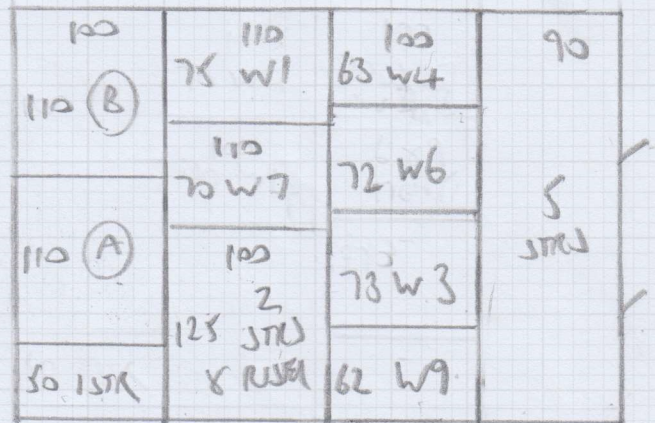

TOP FLOOR
 RISER 72x15
 1 STR 72

- 1 W 97x63
- 2 W 115x72
- 3 W 76x68
- 6 STR 78x47

- 1 STR 72
- 4 W 85x58
- 5 W 106x67
- 6 W 73x67
- 7 W 88x60
- 8 W 107x68
- 9 W 76x57
- 5 STR 76

2.40
 2.70

 5.10 x 4.00

Job No: F29215
 Name: MEIRING
 Address: 9 KUNNOUL ROAD
 W6 8NG

Tel:
 Sheet: 1 OF 1

BEST STRIPE
 129

2.40

2.70

END OF ROLL - CUT
 AS PER PLAN CAREFULLY