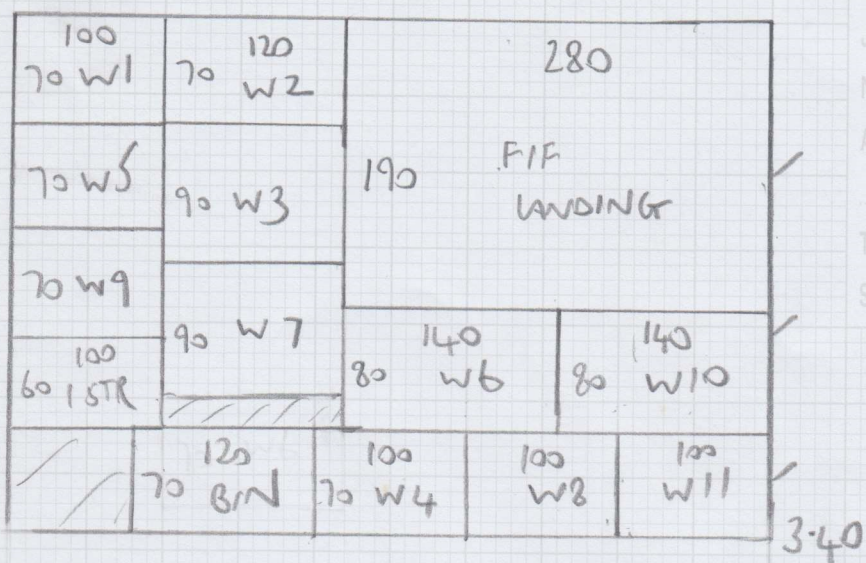

Job No: F29216

Name: WOOD

Address: 39 COEHILL LANE
SW6 SEF

Tel:

Sheet: 1 of 4

LANO INCASA
Ø25Ø

Job No: F29216
 Name: WOOD
 Address: 39 COEHILL LANE
 SW6 SEF
 Tel:
 Sheet: 2 OF 4

5.50 INCASA 0250
 6.85
 3.40
 $13.75m \times 5.00m = 78.75m^2$

Job No: F29216
 Name: WOOD
 Address: 39 COLEHILL LANE
 SW6 SEC
 Tel:
 Sheet: 3 of 4

TOP FLOOR

FIRST FLOOR

Job No: FZ9216

Name: WOOD

Address: 39 COLEHILL LANE
SW6 SEF

Tel:

Sheet: 4 OF 4

FIRST FLOOR

- 9 W 82x53 ✓
- 10 W 104x70 ✓
- 11 W 73x54 ✓
- 12 STRS ✓
- 76x42
- G-1F