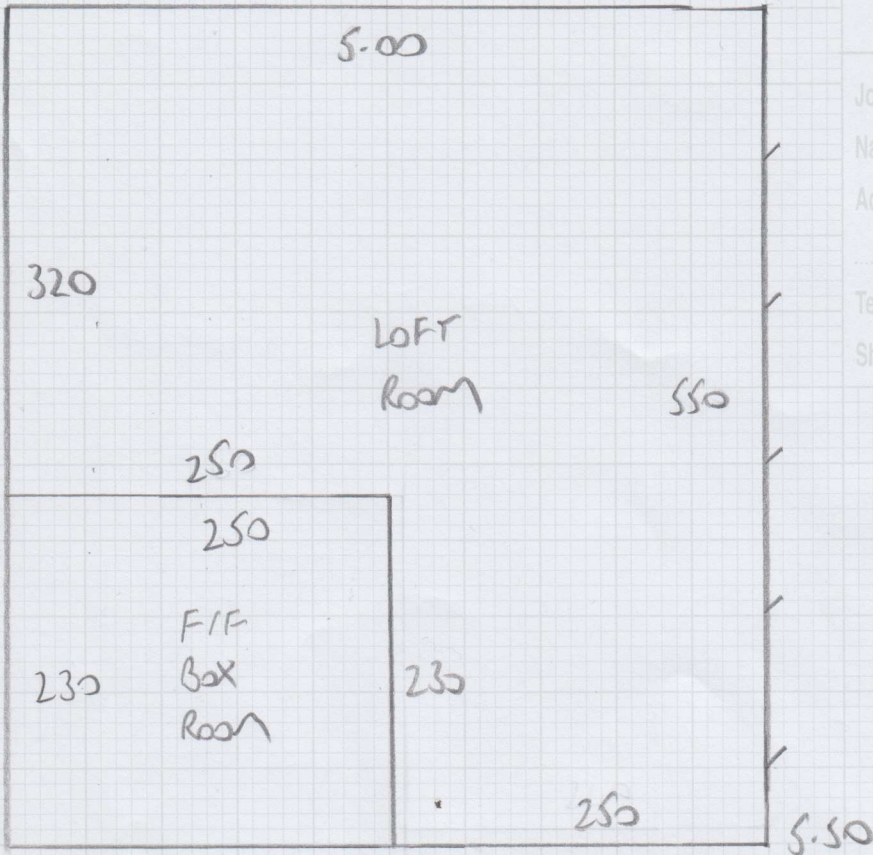

Job No: F29216

Name: WOOD

Address: 39 COEHILL LANE
SW6 SEF

Tel:

Sheet: 1 of 4

LANO INCASA
Ø25Ø

Job No: F29216
 Name: WOOD
 Address: 39 COEHILL LANE
 SW6 SEF
 Tel:
 Sheet: 2 OF 4

5.50 INCASA 0250
 6.85
 3.40
 $13.75m \times 5.00m = 78.75m^2$

Job No: F29216
 Name: WOOD
 Address: 39 COLEHILL LANE
 SW6 SEC
 Tel:
 Sheet: 3 of 4

TOP FLOOR

FIRST FLOOR

Job No: FZ9216

Name: WOOD

Address: 39 COLEHILL LANE
SW6 SEF

Tel:

Sheet: 4 OF 4

FIRST FLOOR

- 9 W 82x53 ✓
- 10 W 104x70 ✓
- 11 W 73x54 ✓
- 12 STRS ✓
- 76x42
- G-1F