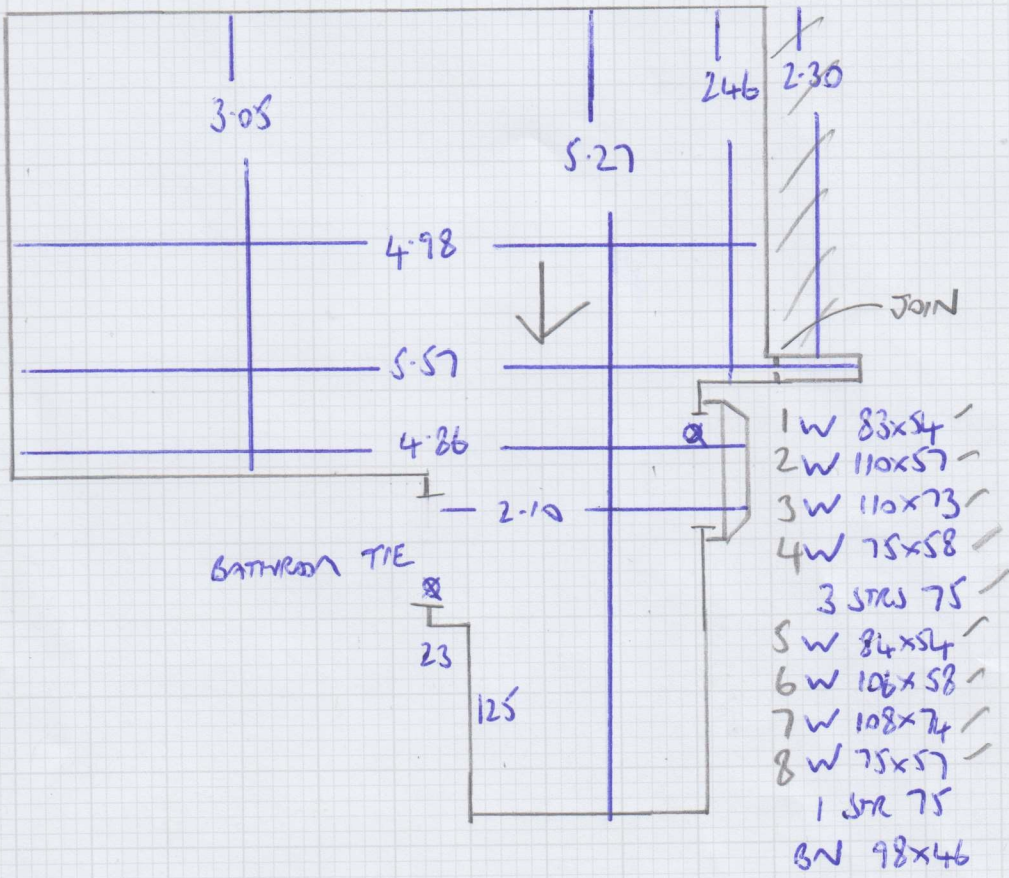

Job No: F29216

Name: WOOD

Address: 39 COEHILL LANE
SW6 SEF

Tel:

Sheet: 1 of 4

LANO INCASA
Ø25Ø

Job No: F29216
 Name: WOOD
 Address: 39 COEHILL LANE
 SW6 SEF
 Tel:
 Sheet: 2 OF 4

5.50 INCASA 0250
 6.85
 3.40
 $13.75m \times 5.00m = 78.75m^2$

Job No: F29216
 Name: WOOD
 Address: 39 COLEHILL LANE
 SW6 SEC
 Tel:
 Sheet: 3 of 4

TOP FLOOR

FIRST FLOOR

Job No: FZ9216

Name: WOOD

Address: 39 COLEHILL LANE
SW6 SEF

Tel:

Sheet: 4 OF 4

FIRST FLOOR

- 9 W 82x53 ✓
- 10 W 104x70 ✓
- 11 W 73x54 ✓
- 12 STRS ✓
- 76x42
- G-1F