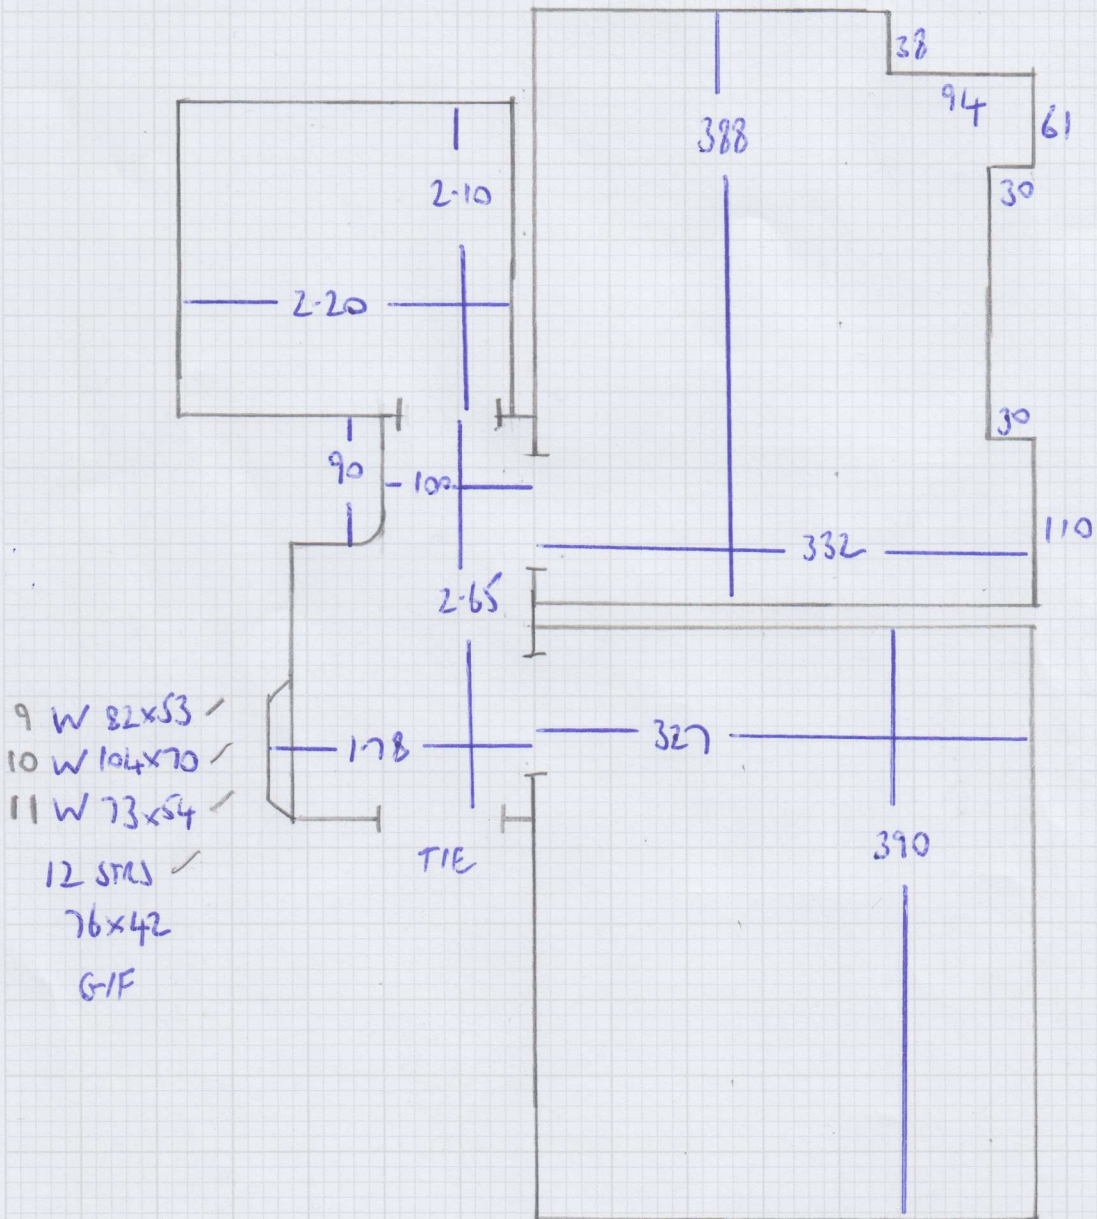

Job No: F29216

Name: WOOD

Address: 39 COEHILL LANE
SW6 SEF

Tel:

Sheet: 1 of 4

LANO INCASA
Ø25Ø

Job No: F29216
 Name: WOOD
 Address: 39 COEHILL LANE
 SW6 SEF
 Tel:
 Sheet: 2 OF 4

5.50 INCASA 0250
 6.85
 3.40
 $13.75m \times 5.00m = 78.75m^2$

Job No: F29216
 Name: WOOD
 Address: 39 COLEHILL LANE
 SW6 SEC
 Tel:
 Sheet: 3 of 4

TOP FLOOR

FIRST FLOOR

Job No: FZ9216

Name: WOOD

Address: 39 COLEHILL LANE
SW6 SEF

Tel:

Sheet: 4 OF 4

FIRST FLOOR

- 9 W 82x53 ✓
- 10 W 104x70 ✓
- 11 W 73x54 ✓
- 12 STRS ✓
- 76x42
- G-1F