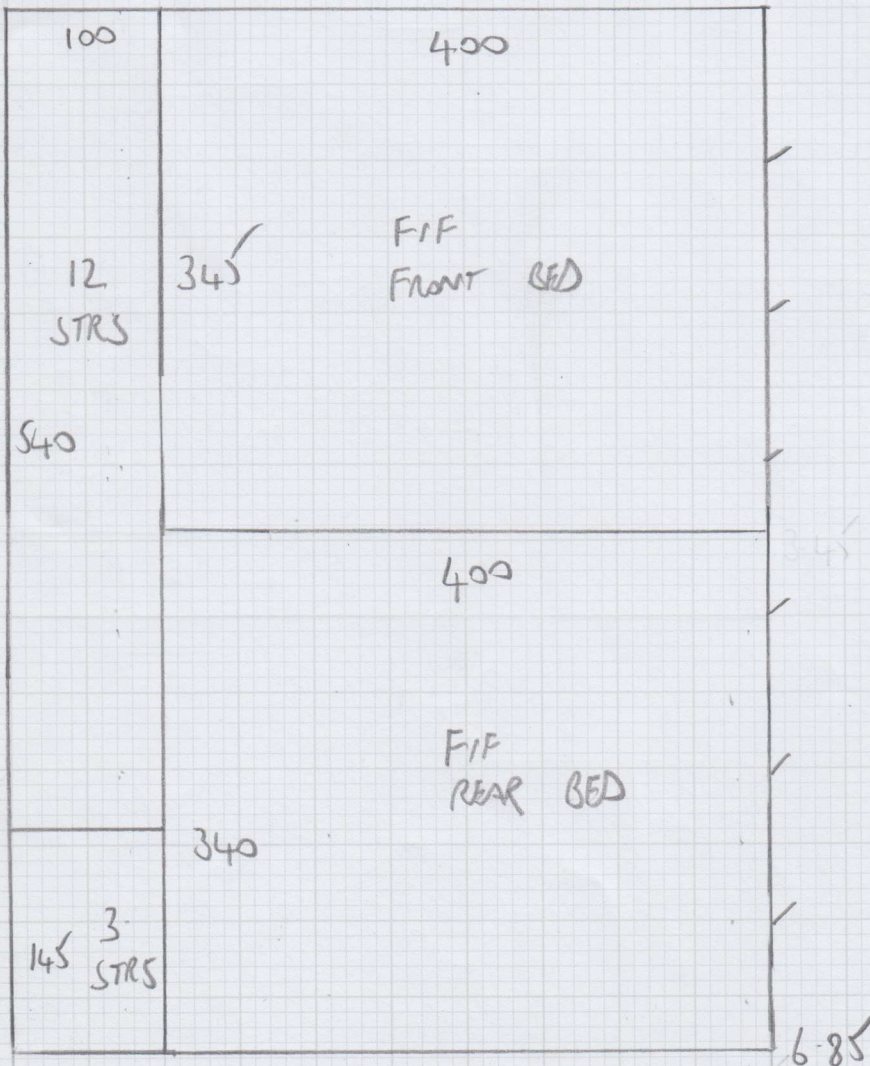

Job No: F29216

Name: WOOD

Address: 39 COEHILL LANE
SW6 SEF

Tel:

Sheet: 1 of 4

LANO INCASA
Ø25Ø

Job No: F29216
 Name: WOOD
 Address: 39 COEHILL LANE
 SW6 SEF
 Tel:
 Sheet: 2 OF 4

5.50 INCASA 0250
 6.85
 3.40
 $13.75m \times 5.00m = 78.75m^2$

Job No: F29216
 Name: WOOD
 Address: 39 COLEHILL LANE
 SW6 SEC
 Tel:
 Sheet: 3 of 4

TOP FLOOR

FIRST FLOOR

Job No: FZ9216

Name: WOOD

Address: 39 COLEHILL LANE
SW6 SEF

Tel:

Sheet: 4 OF 4

FIRST FLOOR

- 9 W 82x53 ✓
- 10 W 104x70 ✓
- 11 W 73x54 ✓
- 12 STRS ✓
- 76x42
- G-1F