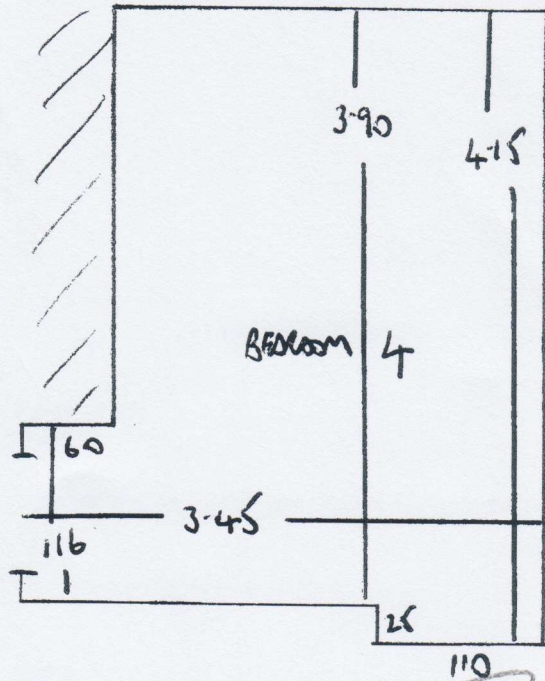

Job No: F29236  
Name: YARWOOD  
Address: 14 KENSINGTON MANE  
TREBOVIR ROAD SWS 9TF  
Tel:  
Sheet: 1 of 4

CHEQUERS 7185/112

4.65 x 5mtr  
11.00

4.65 - BED 2  
11.00 - C/P  

---

15.65M x 5.00 = 78.25M<sup>2</sup>

F29236  
YARWOOD  
14 KENSINGTON MANJ  
TRESORIR ROAD SWS 9TF

3 of 4

Job No: F29236  
Name: YARWOOD  
Address: 14 KENSINGTON MANJ  
TRESORIR ROAD SWS 9TF  
Tel:  
Sheet: 4 of 4