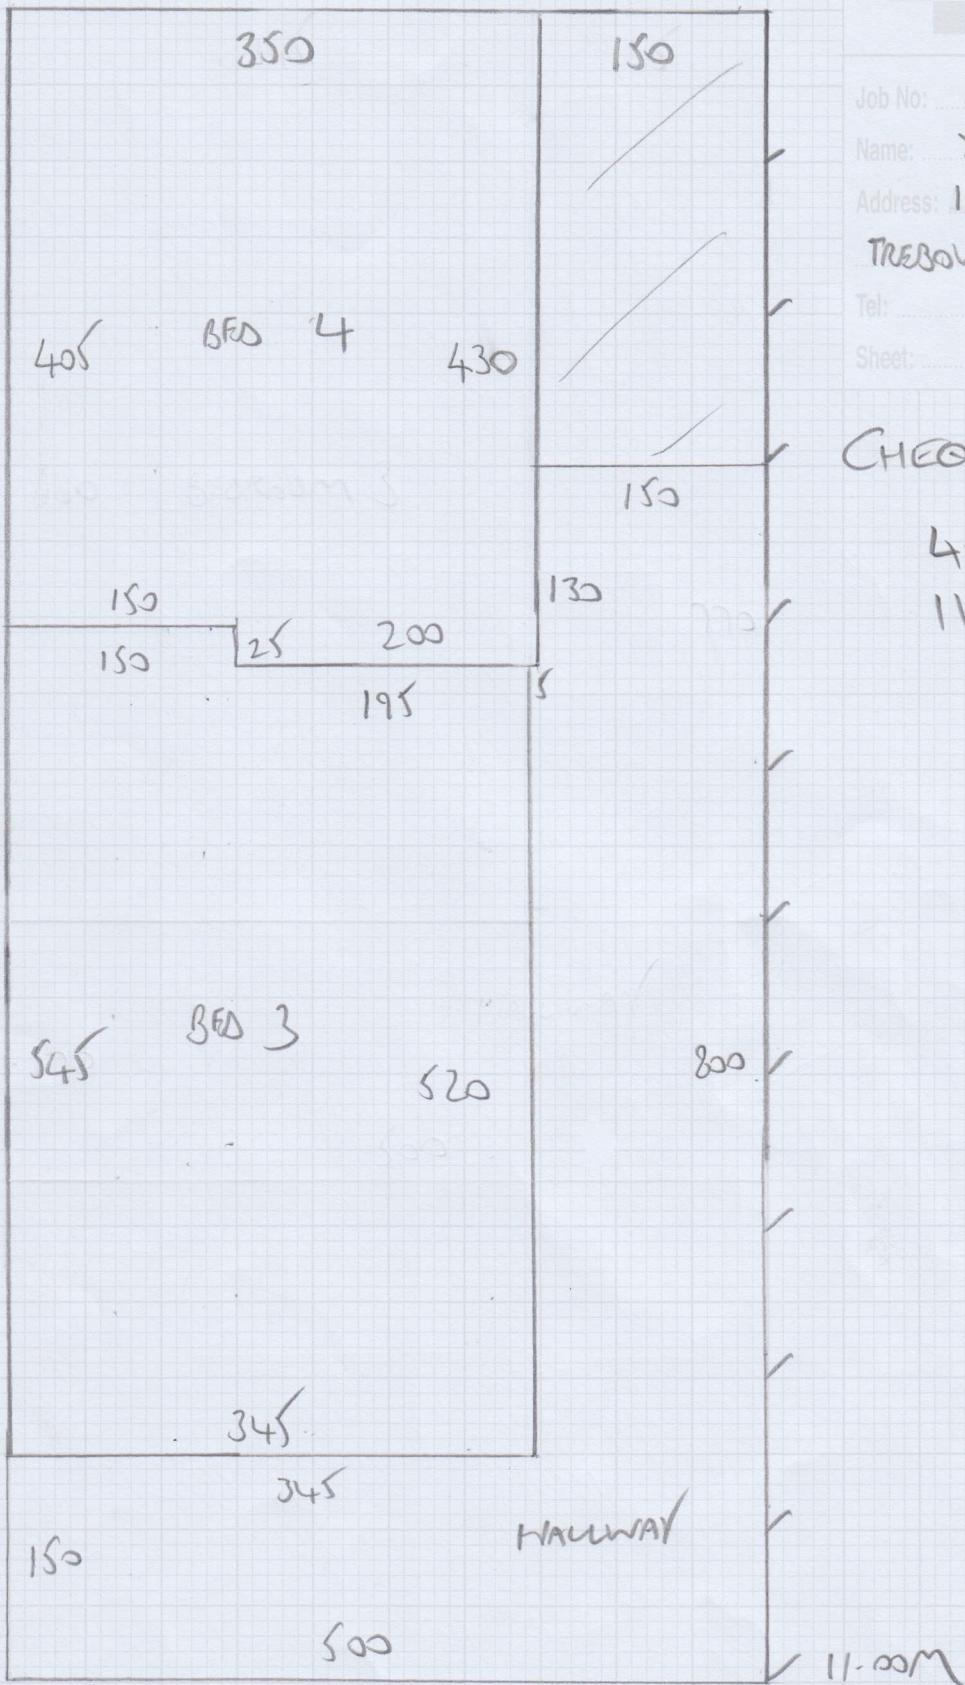

Job No: F29236  
Name: YARWOOD  
Address: 14 KENSINGTON MANE  
TREBOVIR ROAD SWS 9TF  
Tel:  
Sheet: 1 of 4

CHEQUERS 7185/112

4.65 x 5mtr  
11.00

4.65 - BED 2  
11.00 - C/P  

---

15.65M x 5.00 = 78.25M<sup>2</sup>

F29236  
YARWOOD  
14 KENSINGTON MANJ  
TRESORIR ROAD SWS 9TF

3 of 4

Job No: F29236  
Name: YARWOOD  
Address: 14 KENSINGTON MANJ  
TRESORIR ROAD SWS 9TF  
Tel:  
Sheet: 4 of 4