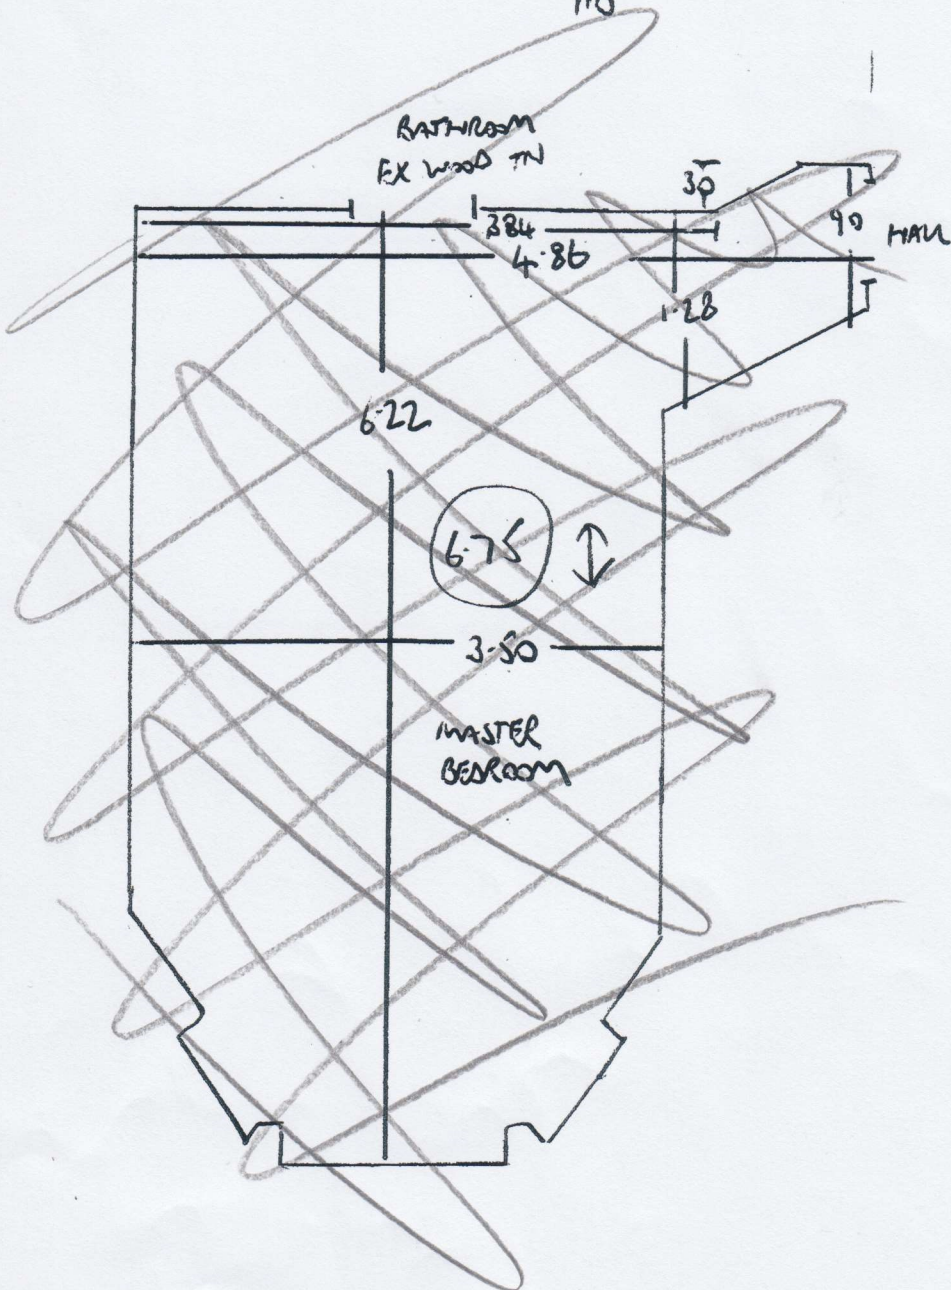

Job No: F29236  
Name: YARWOOD  
Address: 14 KENSINGTON MANE  
TREBOVIR ROAD SWS 9TF  
Tel:  
Sheet: 1 of 4

CHEQUERS 7185/112

4.65 x 5mtr  
11.00

4.65 - BED 2  
11.00 - C/P  

---

15.65M x 5.00 = 78.25M<sup>2</sup>

F29236  
YARWOOD  
14 KENSINGTON MANJ  
TRESORIR ROAD SWS 9TF

3 of 4

Job No: F29236  
Name: YARWOOD  
Address: 14 KENSINGTON MANJ  
TRESORIR ROAD SWS 9TF  
Tel:  
Sheet: 4 of 4