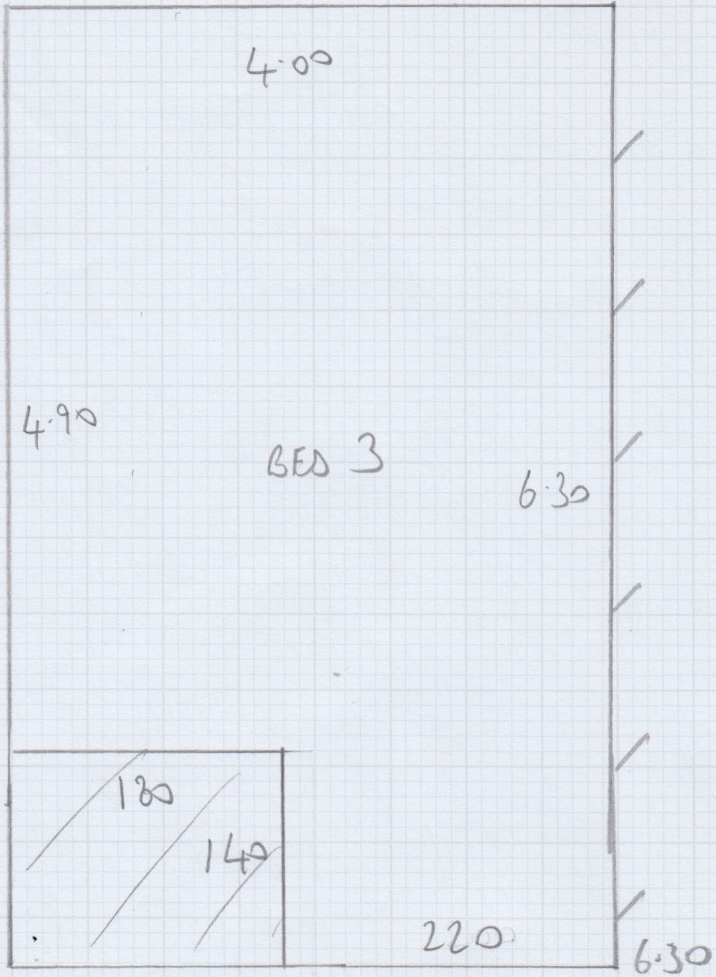

Job No: F29241
Name: STUDIO MIAMI
Address: 73 HEAVERSHAM COURT
30 GATLIF RD SWIV BRN
Tel:
Sheet: 2 of 3

GUEST - GML-06
(OYSTER)