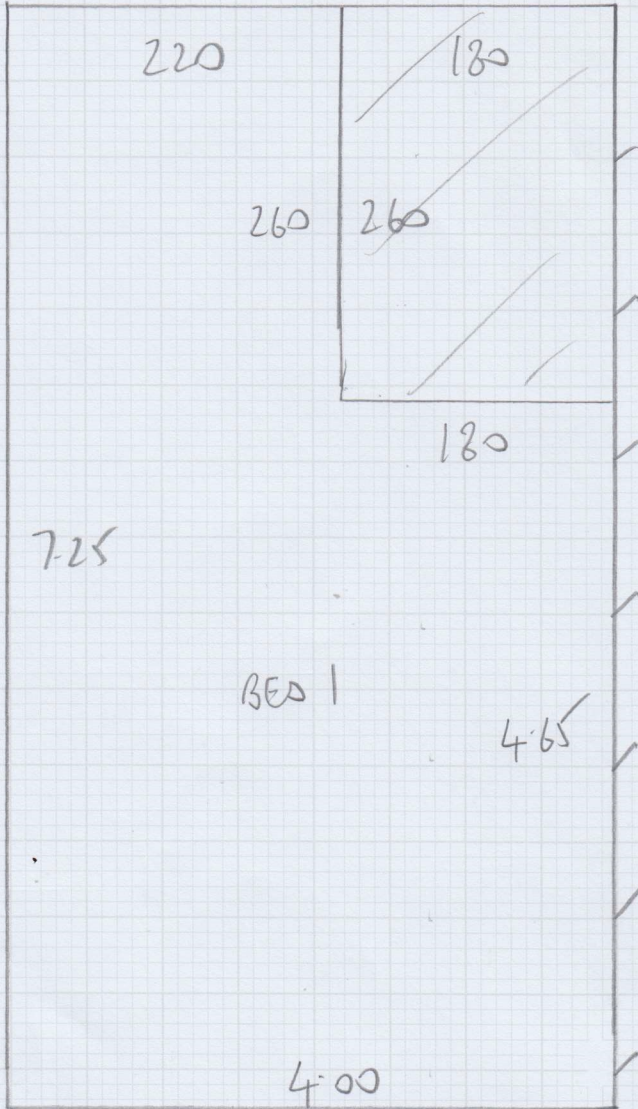

GUENT GUL-06
 (PIMLICO
 OYSTER)

6.30

6.20

7.25

19.75m x 4.00m

= 79m²

21
 2000

Job No: F29241
Name: STUDIO MIAMI
Address: 73 HEPWORTH COURT
30 GASUFF RD JWIN 82N
Tel:
Sheet: 3 of 3