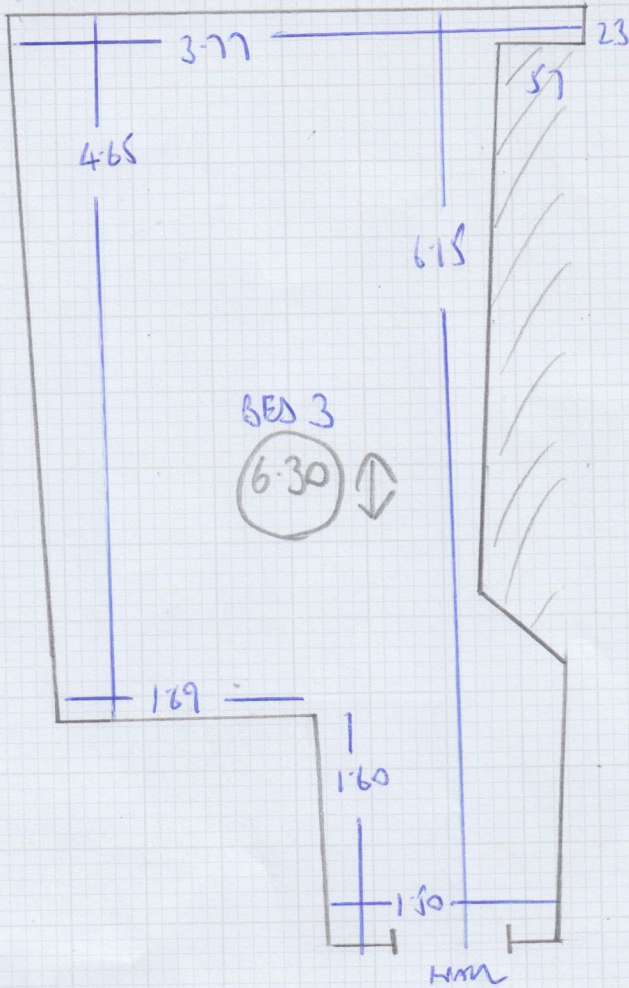

Job No: F29241
Name: STUDIO MIAMI
Address: 73 HEPWORTH COURT
30 GATLIF ROAD SWIN BRN
Tel:
Sheet: 1 OF 2

Ghent GHL-06

55m²
/

Job No: F29241
 Name: STUDIO MAKI
 Address: 73 HEDWORTH COURT
 30 CATLIFF ROAD SHELW 8QN
 Tel:
 Sheet: 2 of 2

GUENT GUL-06
 (PIMLICO
 OYSTER)

6.30

6.20

7.25

19.75m x 4.00m

= 79m²

21
 2000

Job No: F29241
Name: STUDIO MIAMI
Address: 73 HEPWORTH COURT
30 GASUFF RD JWIN 82N
Tel:
Sheet: 3 of 3