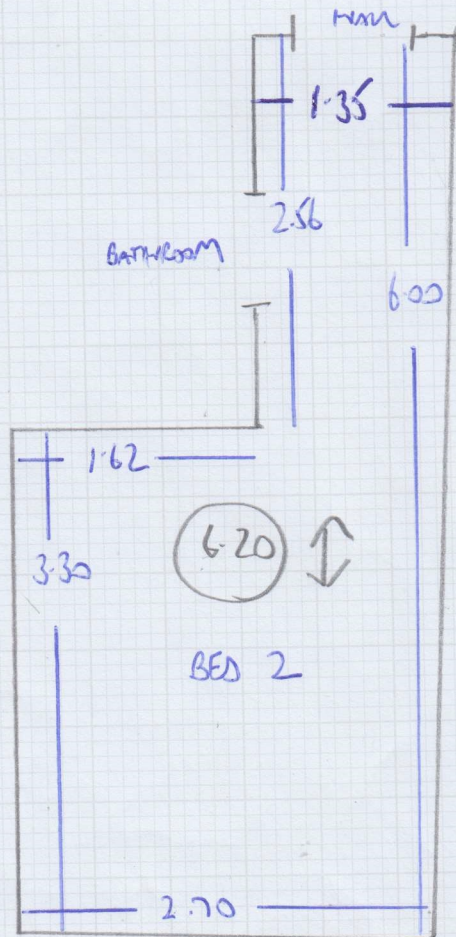

Job No: F29241
Name: STUDIO MIAMI
Address: 73 HEPWORTH COURT
30 GATLIF ROAD SWIN BRN
Tel:
Sheet: 1 OF 2

Ghent GHL-06

55m²
/

Job No: F29241
 Name: STUDIO MAKI
 Address: 73 HEDWORTH COURT
 30 CATLIFF ROAD SHELW 8QN
 Tel:
 Sheet: 2 of 2

GUENT GUL-06
 (PIMLICO
 OYSTER)

6.30

6.20

7.25

19.75m x 4.00m

= 79m²

21
 2000

Job No: F29241
Name: STUDIO MIAMI
Address: 73 HEPWORTH COURT
30 GASUFF RD JWIN 82N
Tel:
Sheet: 3 of 3