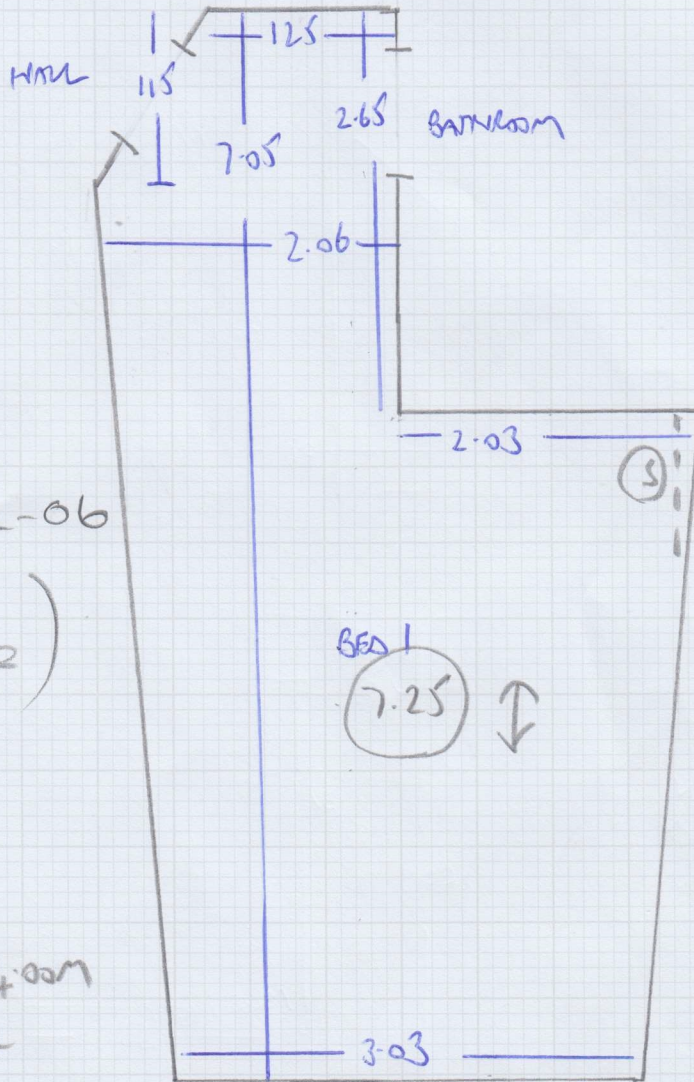

Job No: F29241
Name: STUDIO MIAMI
Address: 73 HEPWORTH COURT
30 GATLIF ROAD SWIN BRN
Tel:
Sheet: 1 OF 2

Ghent GHL-06

55m²
/

Job No: F29241
 Name: STUDIO MAKI
 Address: 73 HEDWORTH COURT
 30 CATLIFF ROAD SHELW 8QN
 Tel:
 Sheet: 2 of 2

GUENT GUL-06
 (PIMLICO
 OYSTER)

6.30

6.20

7.25

19.75m x 4.00m

= 79m²

21
 2000

Job No: F29241
Name: STUDIO MIAMI
Address: 73 HEPWORTH COURT
30 GASUFF RD JWIN 82N
Tel:
Sheet: 3 of 3