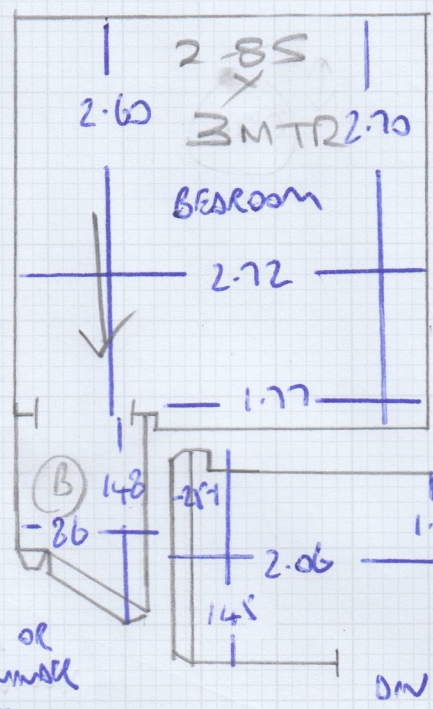

Job No: F29252
 Name: RICH
 Address: 23 EDGARLEY TERRACE
 SW6 6QD
 Tel:
 Sheet: 1 OF 1

ELEMENTS PLAIN
 ELPLA-21
 (CALICO)
 (2-85 x 3MTR)

FIRST WINDOW
 MIGHT ALSO NEED
 CHANGING

TOWN COLOUR 112

4.38