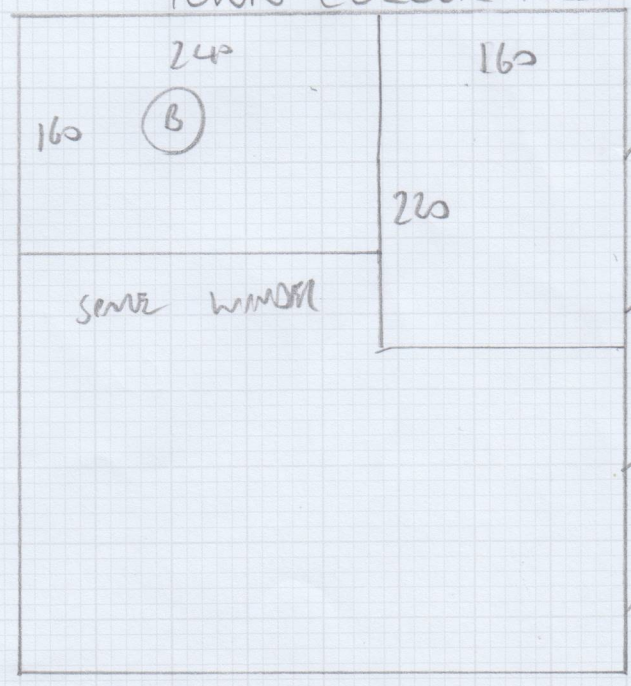

Job No: F29252
 Name: RICH
 Address: 23 EDGARLEY TERRACE
 SW6 6QD
 Tel:
 Sheet: 1 OF 1

ELEMENTS PLAIN
 ELPLA-21
 (CALICO)
 (2-85 x 3MTR)

FIRST WINDOW
 MIGHT ALSO NEED
 CHANGING

TOWN COLOUR 112

4.38