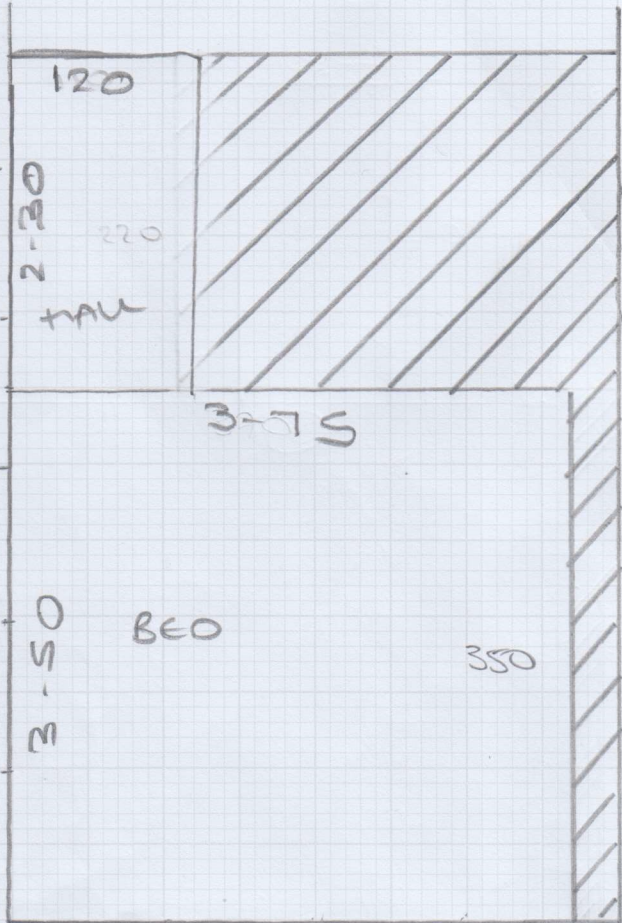

mrcarpet
RELIABLE. AFFORDABLE. SERVICE.

Job No: F29268
Name: TINNE
Address: PAPER BAG COTTAGE
47 ATLANTA ST
SW 66TU
Tel:
Sheet: 1 OF 2

~~FR 5969~~
FR 5970

TRAMORE TONES
TT-603
6-10 x HMTR
REMNANT

5.70 x 4
3.70 x 5

Job No: F29268

Name: TINNE

Address: PAPER BAG
COTTAGE

47 ATALANTA ST
SW6 6TU

Tel:

Sheet: 2 OF 2

F/F REAR BED.