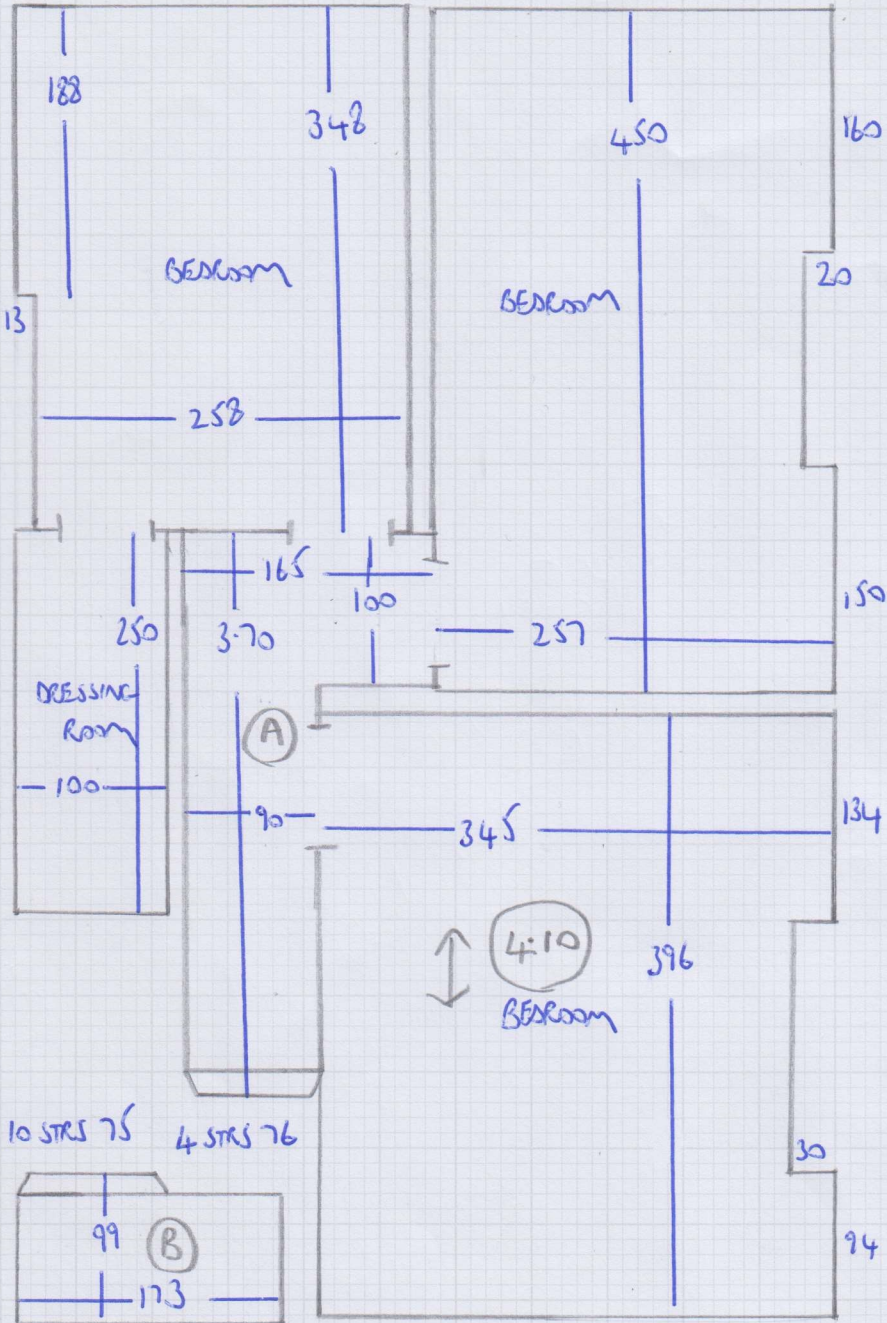

### **Roll – 26.00m x 4.00m ordered from Furlong Carpets**

Cutting Plan 1	8.30m x 4.00m
Cutting Plan 2	2.90m x 4.00m
Cutting Plan 3	5.50m x 4.00m
Bedroom	4.70m x 4.00m

=====  
**Total**                      **20.80m x 4.00m**  
=====

### **Leave balance – 5.00m x 4.00m approx. in Fulham Rack**

Many Thanks

John

Job No: F29285  
 Name: ROPER  
 Address: 8 FILMER ROAD  
 SW6 7PW  
 Tel:  
 Sheet: 1 of 2

4.10 - BED  
 8.30 }  
 2.90 } CIP  
 5.50 }

20.80m x 4.00m = 83.2m<sup>2</sup>  
 TRAMORE PLAINS

TP - 513  
 (CLOUD)

26M x 4M TR  
 ROLL ORDERED

115 (2) 2.90M

2ND FLOOR

mrcarpet  
 Job No: F29285  
 Name: ROPER  
 Address: 8 FILMEL ROAD  
 SW6 7PW  
 Tel:  
 Sheet: 2 of 2

FIRST FLOOR

12 STRS 80  
 1 BN 92x45  
 2 BN 125x75  
 G/F