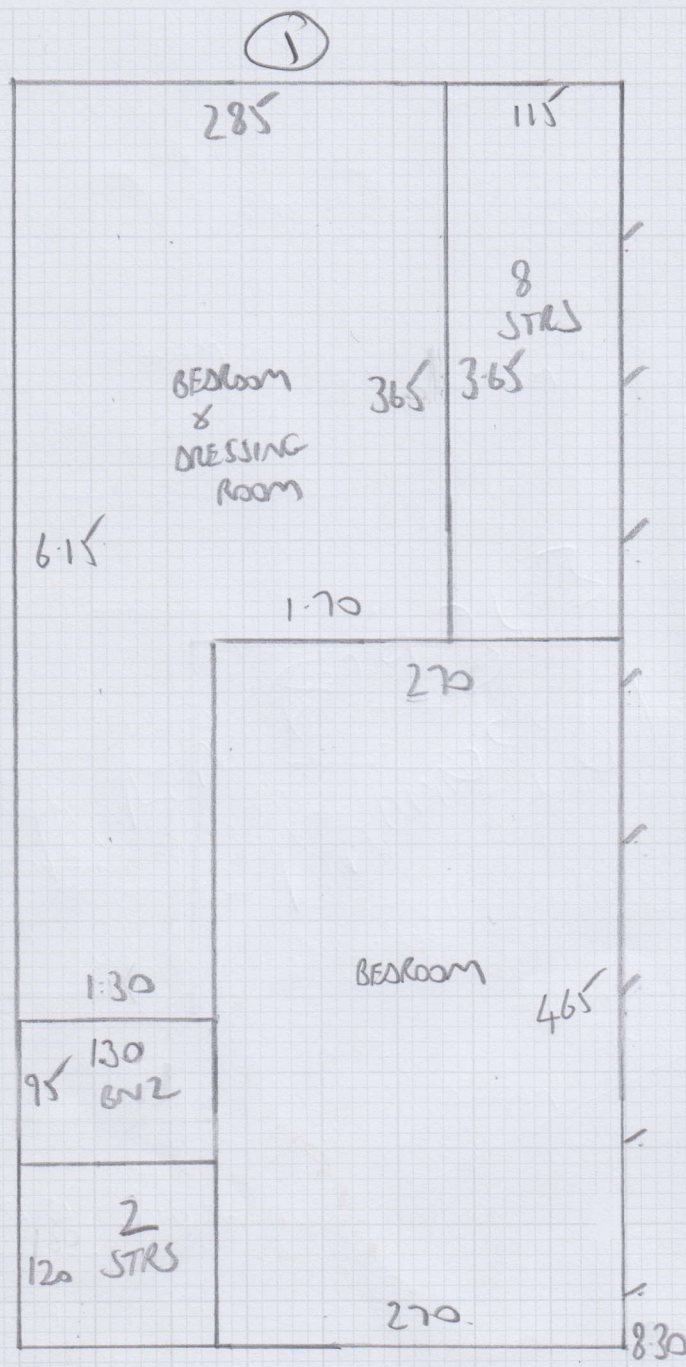

## ROLL BREAKDOWN

---

Job No: F29285

Customer Name: Roper

Carpet: Tramore Plains

Colour: TP-513 (Cloud)

### **Roll – 26.00m x 4.00m ordered from Furlong Carpets**

Cutting Plan 1	8.30m x 4.00m
Cutting Plan 2	2.90m x 4.00m
Cutting Plan 3	5.50m x 4.00m
Bedroom	4.70m x 4.00m

=====  
**Total**                      **20.80m x 4.00m**  
=====

### **Leave balance – 5.00m x 4.00m approx. in Fulham Rack**

Many Thanks

John

Job No: F29285  
 Name: ROPER  
 Address: 8 FILMER ROAD  
 SW6 7PW  
 Tel:  
 Sheet: 1 of 2

4.10 - BED  
 8.30 }  
 2.90 } CIP  
 5.50 }

20.80m x 4.00m = 83.2m<sup>2</sup>  
 TRAMORE PLAINS

TP - 513  
 (CLOUD)

26M x 4M TR  
 ROLL ORDERED

115 (2) 2.90M

2ND FLOOR

mrcarpet  
 Job No: F29285  
 Name: ROPER  
 Address: 8 FILMEL ROAD  
 SW6 7PW  
 Tel:  
 Sheet: 2 of 2