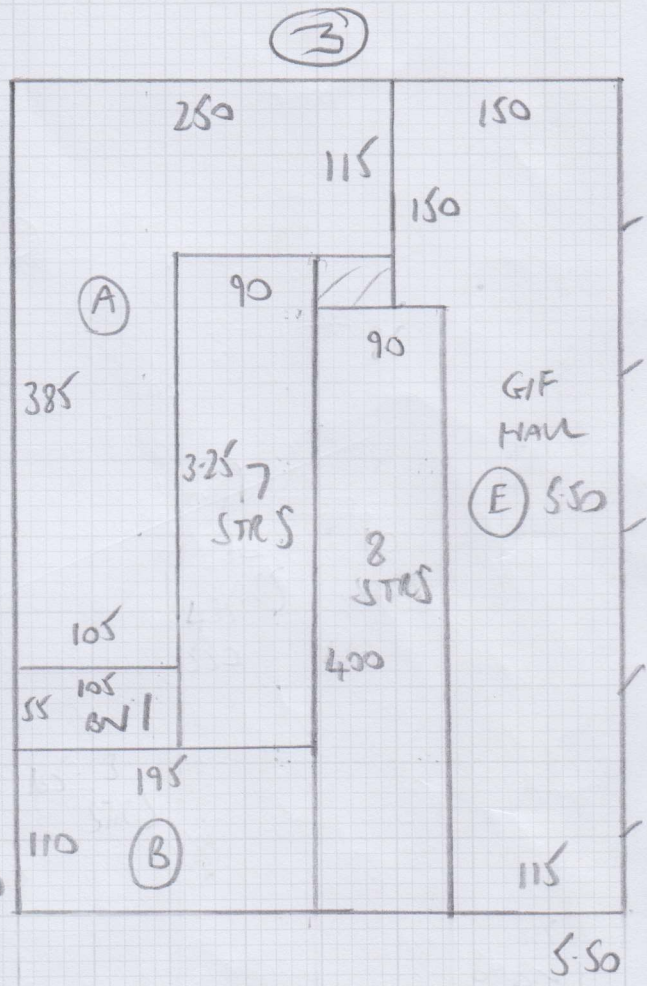

## ROLL BREAKDOWN

---

Job No: F29285

Customer Name: Roper

Carpet: Tramore Plains

Colour: TP-513 (Cloud)

### **Roll – 26.00m x 4.00m ordered from Furlong Carpets**

Cutting Plan 1	8.30m x 4.00m
Cutting Plan 2	2.90m x 4.00m
Cutting Plan 3	5.50m x 4.00m
Bedroom	4.70m x 4.00m

=====  
**Total**                      **20.80m x 4.00m**  
=====

### **Leave balance – 5.00m x 4.00m approx. in Fulham Rack**

Many Thanks

John

Job No: F29285  
 Name: ROPER  
 Address: 8 FILMER ROAD  
 SW6 7PW  
 Tel:  
 Sheet: 1 of 2

4.10 - BED  
 8.30 }  
 2.90 } CIP  
 5.50 }

20.80m x 4.00m = 83.2m<sup>2</sup>  
 TRAMORE PLAINS

TP - 513  
 (CLOUD)

26M x 4M TR  
 ROLL ORDERED

115 (2) 2.90M

2ND FLOOR

mrcarpet  
 Job No: F29285  
 Name: ROPER  
 Address: 8 FILMEL ROAD  
 SW6 7PW  
 Tel:  
 Sheet: 2 of 2