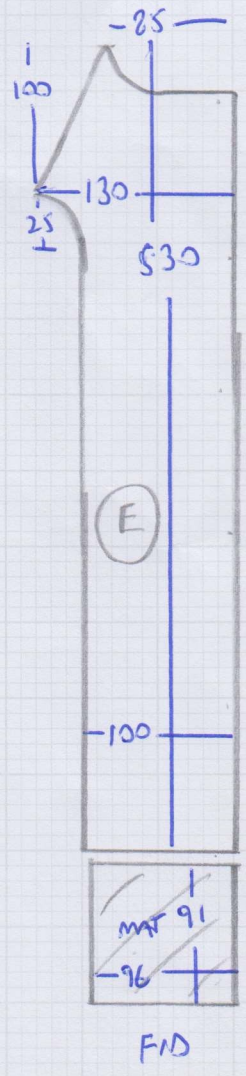

## ROLL BREAKDOWN

---

Job No: F29285

Customer Name: Roper

Carpet: Tramore Plains

Colour: TP-513 (Cloud)

### **Roll – 26.00m x 4.00m ordered from Furlong Carpets**

Cutting Plan 1	8.30m x 4.00m
Cutting Plan 2	2.90m x 4.00m
Cutting Plan 3	5.50m x 4.00m
Bedroom	4.70m x 4.00m

=====  
**Total**                      **20.80m x 4.00m**  
=====

### **Leave balance – 5.00m x 4.00m approx. in Fulham Rack**

Many Thanks

John

Job No: F29285  
 Name: ROPER  
 Address: 8 FILMER ROAD  
 SW6 7PW  
 Tel:  
 Sheet: 1 of 2

4.10 - BED  
 8.30 }  
 2.90 } CIP  
 5.50 }

20.80m x 4.00m = 83.2m<sup>2</sup>  
 TRAMORE PLAINS

TP - 513  
 (CLOUD)

26M x 4M TR  
 ROLL ORDERED

115 (2) 2.90M

2ND FLOOR

mrcarpet  
 Job No: F29285  
 Name: ROPER  
 Address: 8 FILMEL ROAD  
 SW6 7PW  
 Tel:  
 Sheet: 2 of 2