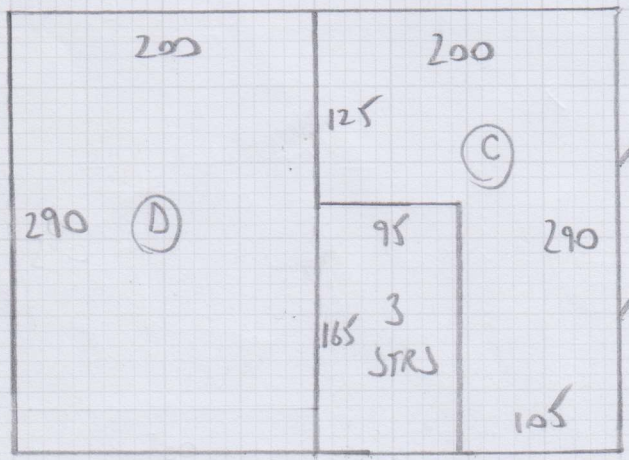

## ROLL BREAKDOWN

---

Job No: F29285

Customer Name: Roper

Carpet: Tramore Plains

Colour: TP-513 (Cloud)

### **Roll – 26.00m x 4.00m ordered from Furlong Carpets**

Cutting Plan 1	8.30m x 4.00m
Cutting Plan 2	2.90m x 4.00m
Cutting Plan 3	5.50m x 4.00m
Bedroom	4.70m x 4.00m

=====  
**Total**                      **20.80m x 4.00m**  
=====

### **Leave balance – 5.00m x 4.00m approx. in Fulham Rack**

Many Thanks

John

Job No: F29285  
 Name: ROPER  
 Address: 8 FILMER ROAD  
 SW6 7PW  
 Tel:  
 Sheet: 1 of 2

4.10 - BED  
 8.30 }  
 2.90 } CIP  
 5.50 }

20.80m x 4.00m = 83.2m<sup>2</sup>  
 TRAMORE PLAINS

TP - 513  
 (CLOUD)

26M x 4M TR  
 ROLL ORDERED

115 (2) 2.90M

2ND FLOOR

mrcarpet  
 Job No: F29285  
 Name: ROPER  
 Address: 8 FILMEL ROAD  
 SW6 7PW  
 Tel:  
 Sheet: 2 of 2