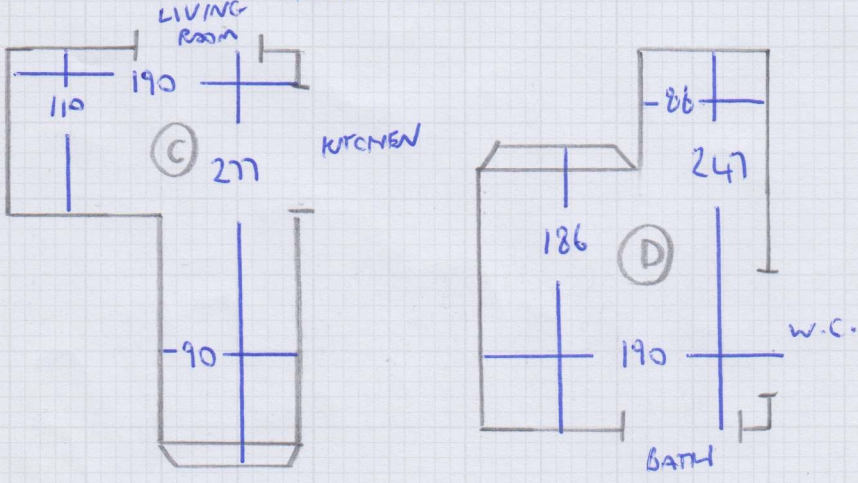

### **Roll – 26.00m x 4.00m ordered from Furlong Carpets**

Cutting Plan 1	8.30m x 4.00m
Cutting Plan 2	2.90m x 4.00m
Cutting Plan 3	5.50m x 4.00m
Bedroom	4.70m x 4.00m

=====  
**Total**                      **20.80m x 4.00m**  
=====

### **Leave balance – 5.00m x 4.00m approx. in Fulham Rack**

Many Thanks

John

Job No: F29285  
 Name: ROPER  
 Address: 8 FILMER ROAD  
 SW6 7PW  
 Tel:  
 Sheet: 1 of 2

4.10 - BED  
 8.30 }  
 2.90 } CIP  
 5.50 }

20.80m x 4.00m = 83.2m<sup>2</sup>  
 TRAMORE PLAINS

TP - 513  
 (CLOUD)

26M x 4M TR  
 ROLL ORDERED

115 (2) 2.90M

2ND FLOOR

mrcarpet  
 Job No: F29285  
 Name: ROPER  
 Address: 8 FILMEL ROAD  
 SW6 7PW  
 Tel:  
 Sheet: 2 of 2

FIRST FLOOR

12 STRS 80  
 1 BN 92x45  
 2 BN 125x75  
 G/F