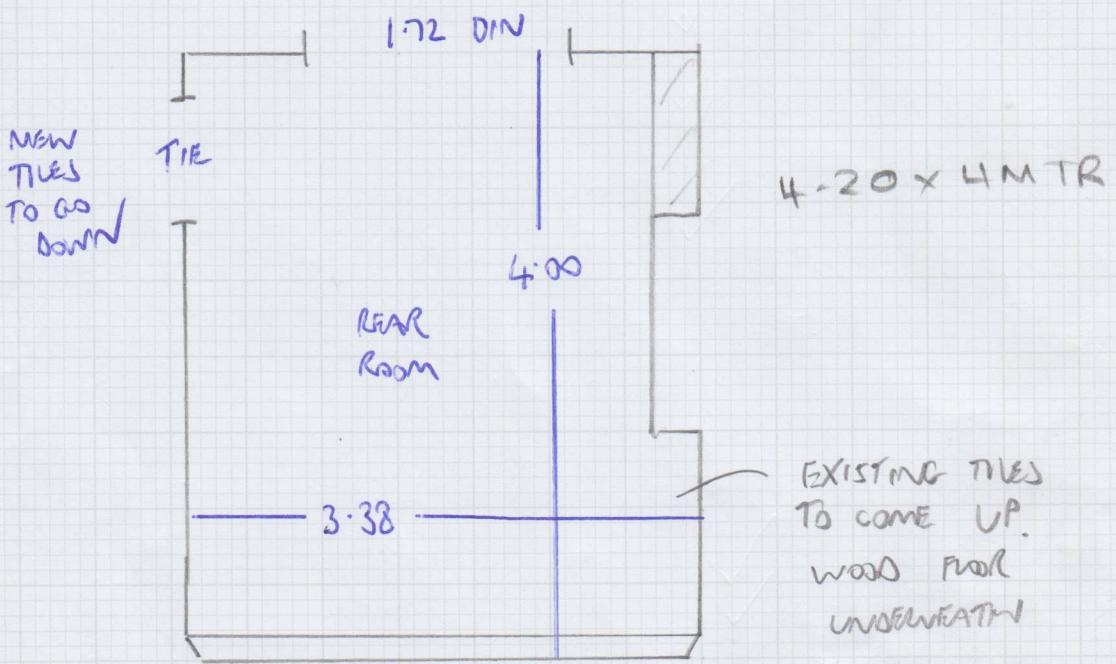

Job No: F29312
Name: M. SIMPSON
Address: 71 STERNDALE ROAD
WILLOWHILL
Tel: _____
Sheet: 1 OF 1

GIF

FRONT ROOM
ALREADY CARPETED

NATURAL HERRINGBONE
NHE-550

KITCHEN

NATURAL
HERRINGBONE
NHE-550

(L. Abbott)
(HERRINGBONE ONLY)