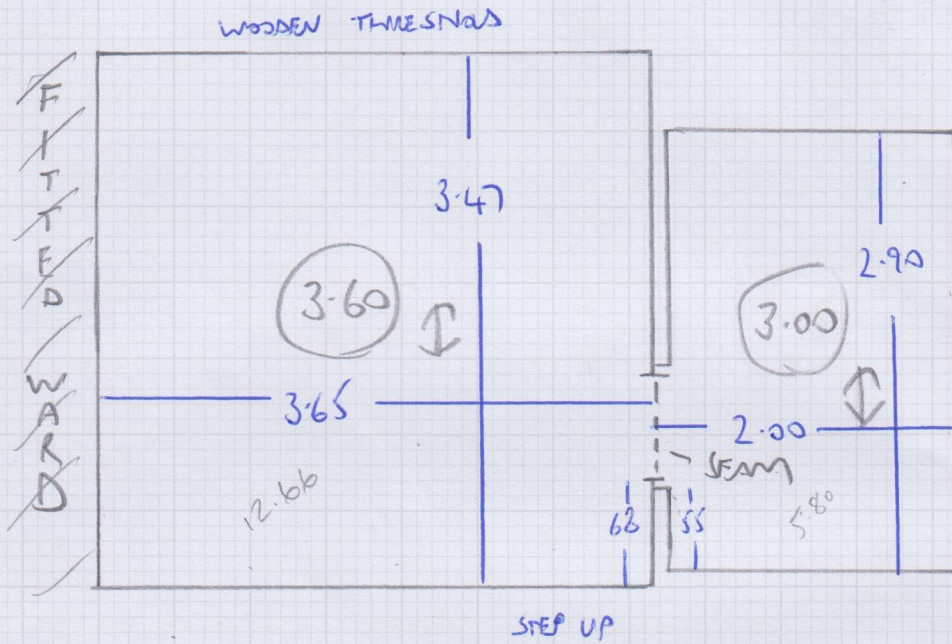

Job No: F29314
Name: MON CONCEPT HABITATION
Address: 22 PEMBROKE SQUARE
W8 6PB
Tel:
Sheet: 1 OF 1

BASEMENT

GARDEN

* SISAL TAKEN UP.

DRAFT WEN STUCK TO CONCRETE FLOOR - RE-USE *

360 PANAMA SISAL
 300 EZZI Champagne

 660M X 4.00M = 26.4M²