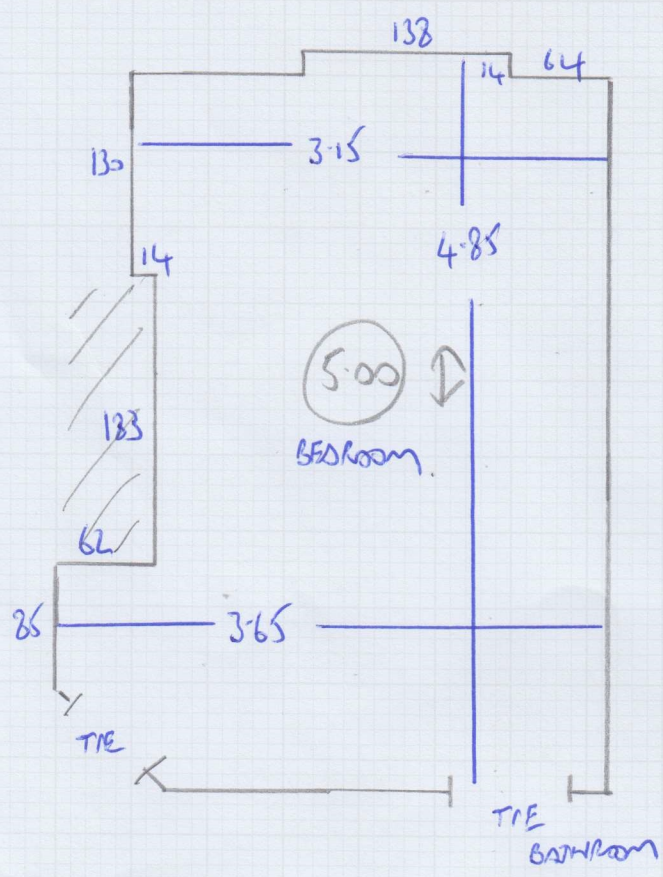

Job No: F29319
 Name: BRADLEY
 Address: 58 WEST KENSINGTON MANS
 BEAUMONT CRESCENT W14 9PF
 Tel:
 Sheet: 1 of 1

NEW ENGLAND
 BURLINGTON

5.00
 5.10

5.00m
 5.10m

 10.10m x 4.00m
 = 40.4m²