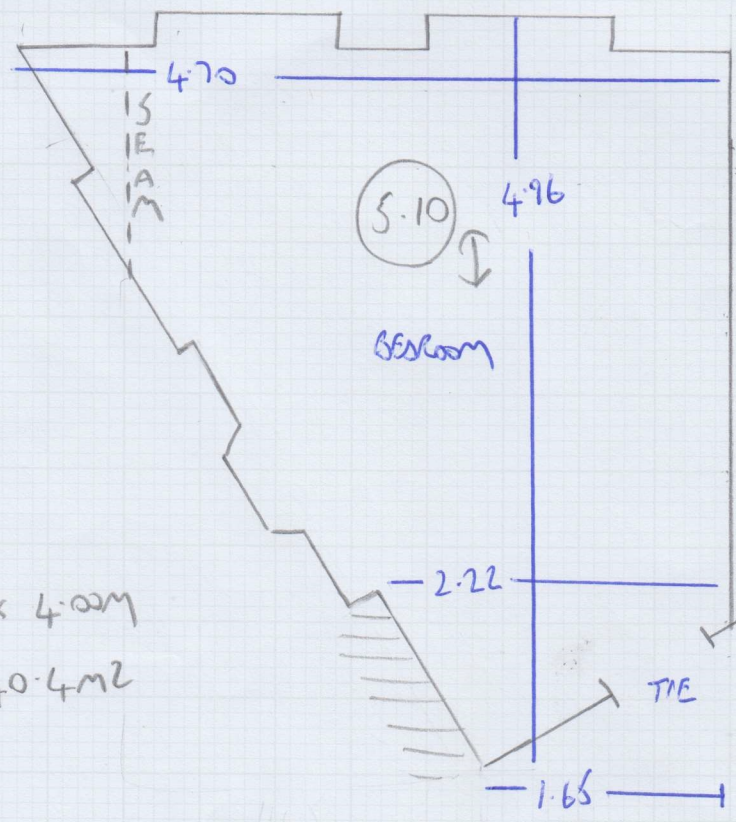

Job No: F29319
 Name: BRADLEY
 Address: 58 WEST KENSINGTON MANS
 BEAUMONT CRESCENT W14 9PF
 Tel:
 Sheet: 1 of 1

NEW ENGLAND
 BURLINGTON

5.00
 5.10

5.00m
 5.10m

 10.10m x 4.00m
 = 40.4m²